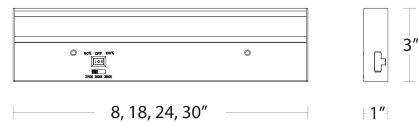

LINE DRAWING: