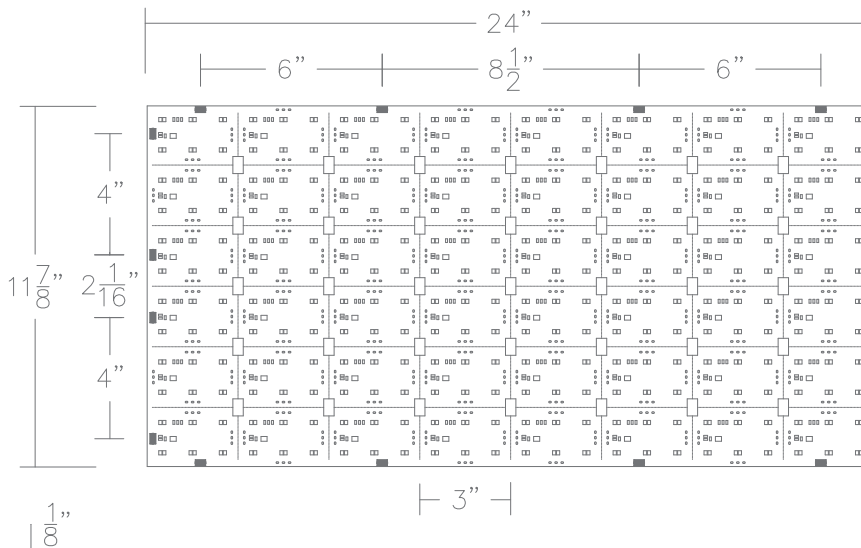

FEATURES

- With a lightweight, ultra-thin 1/8" profile
- Tune to desired CCT from 1800K to 5000K with DMX/RDM control, mobile app or WAC Wallstation
- Even illumination of translucent surfaces from as little as 1/2" behind
- May be field-cut vertically or horizontally, in unique shapes or around obstructions
- Powers easily by daisy chaining with Gold plated connectors or from any square at soldering points provided
- Versatile Mounting Options:
3M-construction adhesive adheres to most surfaces (flat or curved), or open rectangles indicate where it can be stapled through
- Can be installed in either exposed or fully enclosed spaces

Model	Dimension	LED Lumens	Watt	Color Temp	Color
LED P05 P10	1224 12" x 24"	10 W/sqft 17W/sqft	425lm/sqft 950lm/sqft	1850 1800K - 5000K	White

Example: LED-P10-1224-1850

waclighting.com
Phone (800) 526.2588
Fax (800) 526.2585

Western Distribution Center
1750 Archibald Avenue
Ontario, CA 91761

LED Controller / Power Supplies / User Interface Controller (REQUIRED)

LED Controller	Model	Input	Output	Dimension	Description
	CTR-WDMX-3CH	1 to 3 X 24VDC (96W) Or 1 X 24VDC (300W)	3 X 24VDC (96W)	7 7/8" x 3 7/8" x 1 13/16"	UL Listed Class 2 Output 3 DMX/RDM Individual Addressable Output Channels DMX Port RJ45/XLR 3 Pins / Phoenix Connector Support both RGBWW / Tunable White Wireless interface with WAC mobile app and cloud access control
Includes: 3 pcs T24-EX3-072-WT					