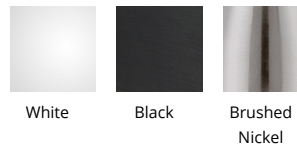

#### FINISHES:

White Black Brushed Nickel