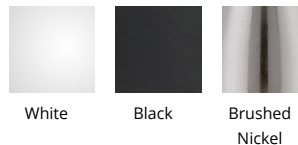

WAC LIGHTING

120V 3-CCT Puck

Light

Undercabinet Task Luminaire

Fixture Type: _____
Catalog Number: _____
Project: _____
Location: _____

Model	Color Temp & CRI	Finish	Lumens
HR-AC73 120 VAC - Puck Light Kit- 2 Double Wire Lights, 1 Single Wire Lights, and Cord	2700K/3000K/3500K 90	BK Black BN Brushed Nickel WT White	290 X 3

Example: **HR-AC73-CS-WT**

For custom requests please contact customs@wacighting.com

FEATURES

- 3-CCT Switchable between 2700K and 3500K
- Integrated LED
- Recessed or surface mounting
- Quick and easy installation
- Link up to 20 puck lights per run
- WT finish: Prevents microbial growth on the surface of the fixture
- ACLED driverless technology
- 5 year warranty

SPECIFICATIONS

Color Temp:	2700K/3000K/3500K
Input:	120 VAC,50/60Hz
CRI:	90
Dimming:	ELV: 100-10%
Rated Life:	50000 Hours
Standards:	ETL, cETL,Title 24 JA8 Compliant Damp Location Listed
Construction:	Die-cast aluminum with Acrylic Diffuser

FINISHES:

LINE DRAWING: