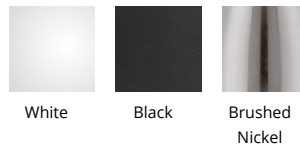

FINISHES:

LINE DRAWING: