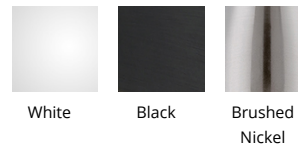

WAC LIGHTING

120V 3-CCT Puck

Light

Undercabinet Task Luminaire

Fixture Type: _____
Catalog Number: _____
Project: _____
Location: _____

Model	Color Temp & CRI	Finish	Lumens
HR-AC70 120 VAC - 1 Single Wired Puck Light	2700K/3000K/3500K 90	BK Black BN Brushed Nickel WT White	290

Example: **HR-AC70-CS-WT**

For custom requests please contact customs@wacighting.com

FEATURES

- 3-CCT Switchable between 2700K and 3500K
- Integrated LED
- Recessed or surface mounting
- Quick and easy installation
- Link up to 20 puck lights per run
- WT finish: Prevents microbial growth on the surface of the fixture
- ACLED driverless technology
- 5 year warranty

SPECIFICATIONS

Color Temp:	2700K/3000K/3500K
Input:	120 VAC,50/60Hz
CRI:	90
Dimming:	ELV: 100-10%
Rated Life:	50000 Hours
Standards:	ETL, cETL, Title 24 JA8 Compliant Damp Location Listed
Construction:	Die-cast aluminum with Acrylic Diffuser

FINISHES:

LINE DRAWING: