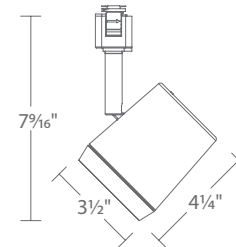

PRODUCT DESCRIPTION

Ideal for retail and higher-mounted residential installations, the OCULARC 7030-CS balances the output of a high output 5-CCT selectable COB LED, with the flexibility of easy-to-use films for three beam spreads, along with an adjustable base to accommodate a variety of user preferences. Accessory or glare control compatibility allows customization to project needs. Available in H, J/J2, and L track configurations.

FEATURES

• 3 beam angle options included:

- 55° beam film pre-installed, interchangeable 40° film supplied, remove film for 20° spot beam
- Discrete, toolless integrated 5CCT switch: 2700K, 3000K, 3500K, 4000K, 5000K
- Integral driver and high output COB LED
- Outperforms halogen 100W PAR38
- 350° horizontal and 90° vertical aiming
- Accommodates one lens OR one glare control accessory
- 5 year warranty

SPECIFICATIONS

- **Construction:** Die-cast aluminum with baffled front cover for glare control
- **Input Power:** 29W at 120VAC, 50/60Hz (PF: 0.98)
- **THD(A):** < 15% Total Harmonic Distortion (Current)
- **Light Source:** High output 3 Step Mac Adam, Ellipse COB, 90+ CRI
  Rated Life of 50,000 hours at L70
- **Dimming:** Electronic Low Voltage (ELV) or TRIAC: 100 - 10%
  Reference dimming report for compatibility.
- **Standards:** ETL & cETL Dry Location Listed,
  Title 24 JA8 Compliant
- **Finish:** Electrostatically powder coated Black, Dark Bronze, and White.
  Electroplated Brushed Nickel
- **Operating Temperature:** -4°F to 104°F (-20°C to 40°C)

REPLACEMENT OPTICS

40°	Narrow Flood Film	FILM-20-N
55°	Flood Film	FILM-20-F

System	Model	Beam	Max Lumens	Max CBCP	Color Temp	CRI	T24	Finish
H	H Track	20°	2255	9300	CS 2700K/3000K/3500K/4000K/5000K	90	Yes	BK Black
L	L Track	40°	2095	2830				BN Brushed Nickel
J	J/J2 Track	55°	2065	1875				DB Dark Bronze*
								WT White

* Only available in H Track

-7030-CS-

Example: H-7030-CS-BN

COLOR LENS

Amber	LENS-20-AMB
Blue	LENS-20-BLU
Green	LENS-20-GRN
Red	LENS-20-RED

FLAT LENS

Frosted	LENS-20-FR
Spread	LENS-20-SPR
Beam Elongating	LENS-20-BEL

GLARE CONTROL

Cross Louver - Black	LENS-20P-CRL-BK
Cross Louver - Brushed Nickel	LENS-20P-CRL-BN
Cross Louver - White	LENS-20P-CRL-WT
Snoot - Black	LENS-20-SNOOT-BK
Snoot - Brushed Nickel	LENS-20-SNOOT-BN
Snoot - White	LENS-20-SNOOT-WT
Honey Comb Louver	LENS-20-HCL

wacighting.com

Phone (800) 526.2588

Fax (800) 526.2585

Headquarters, East Manufacturing Facility

44 Harbor Park Drive

Port Washington, NY 11050

South East Manufacturing Facility

1600 Distribution Ct

Lithia Springs, GA 30122

Central Manufacturing Facility

1700 South J Elmer Freeway, Ste 100

Cedar Hill, TX 75104

West Manufacturing Facility

1750 S Archibald Ave

Ontario, CA 91761