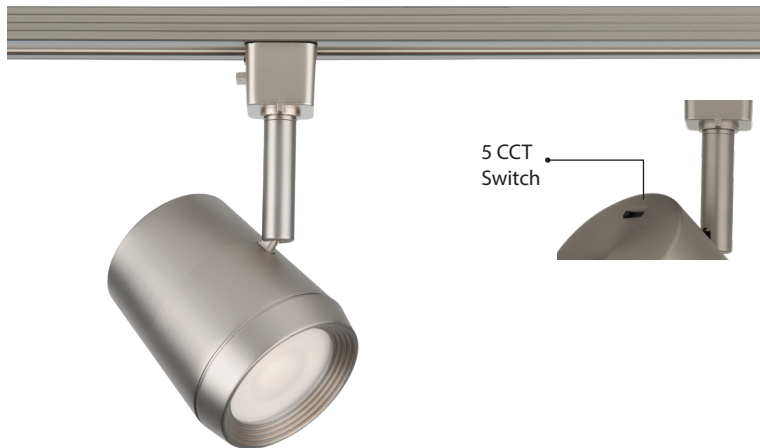

OCULARC – model: 7030-CS

H/L/J Track Luminaire

WAC

Fixture Type:

Catalog Number:

Project:

Location:

PRODUCT DESCRIPTION

Ideal for retail and higher-mounted residential installations, the OCULARC 7030-CS balances the output of a high output 5-CCT selectable COB LED, with the flexibility of easy-to-use films for three beam spreads, along with an adjustable base to accommodate a variety of user preferences. Accessory or glare control compatibility allows customization to project needs. Available in H, J/J2, and L track configurations.

FEATURES

• 3 beam angle options included:

- 55° beam film pre-installed, interchangeable 40° film supplied, remove film for 20° spot beam
- Discrete, toolless integrated 5CCT switch: 2700K, 3000K, 3500K, 4000K, 5000K
- Integral driver and high output COB LED
- Outperforms halogen 100W PAR38
- 350° horizontal and 90° vertical aiming
- Accommodates one lens OR one glare control accessory
- 5 year warranty

SPECIFICATIONS

- Construction:** Die-cast aluminum with baffled front cover for glare control
- Input Power:** 29W at 120VAC, 50/60Hz (PF: 0.98)
- THD(A):** < 15% Total Harmonic Distortion (Current)
- Light Source:** High output 3 Step Mac Adam, Ellipse COB, 90+ CRI
Rated Life of 50,000 hours at L70
- Dimming:** Electronic Low Voltage (ELV) or TRIAC: 100 - 10%
Reference dimming report for compatibility.
- Standards:** ETL & cETL Dry Location Listed,
Title 24 JA8 Compliant
- Finish:** Electrostatically powder coated Black, Dark Bronze, and White.
Electroplated Brushed Nickel
- Operating Temperature:** -4°F to 104°F (-20°C to 40°C)