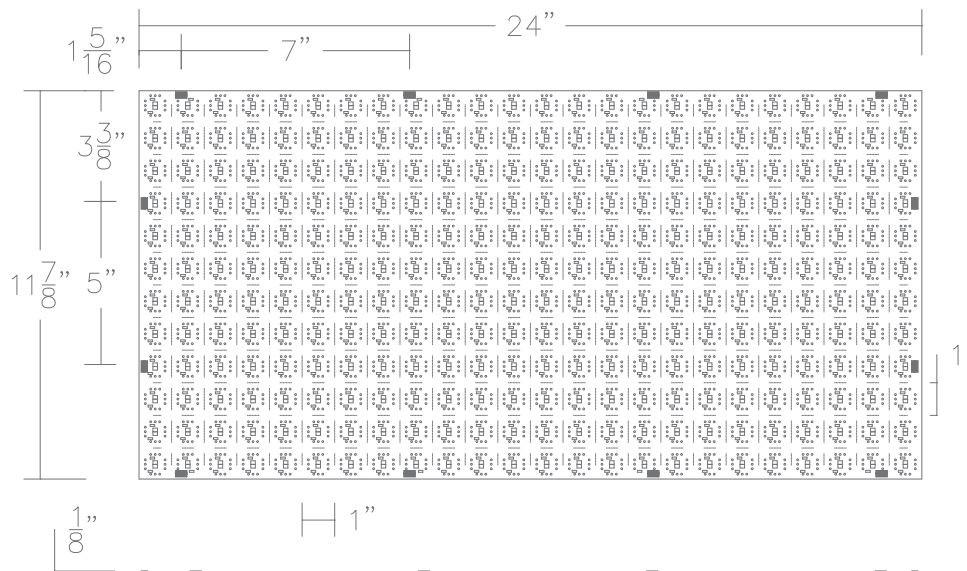

FEATURES

- With a lightweight, ultra-thin 1/8" profile
- Select and choose desirable CCT with matching CCT selectable power supply
- Even illumination of translucent surfaces from as little as 1/2" behind
- May be field-cut vertically or horizontally, in unique shapes or around obstructions
- Powers easily by daisy chaining with Gold plated connectors or from any square at soldering points provided
- Versatile Mounting Options:
3M-construction adhesive adheres to most surfaces (flat or curved), or open rectangles indicate where it can be stapled through
- Can be installed in either exposed or fully enclosed spaces
- Specially rated for installation in the storage area of a clothes closet
- Includes a 2" joiner cable (Model: T24-MM-002-WT) in every light sheet package

Model	Dimension	LED Lumens	Watt	Color Temp	Color
LED P05 P10	1224 12" x 24"	500 lm/sq ft 1000 lm/sq ft	5W/sq ft 10W/sq ft	2750 2700K / 3000K / 3500K / 4000K / 5000K	White

LED-P__-1224-__
 Example: **LED-P10-1224-2750**