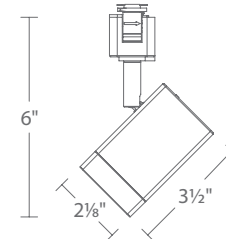

OCULARC – model: 7013-CS

H/L/J Track Luminaire

WAC

Fixture Type:

Catalog Number:

Project:

Location:

PRODUCT DESCRIPTION