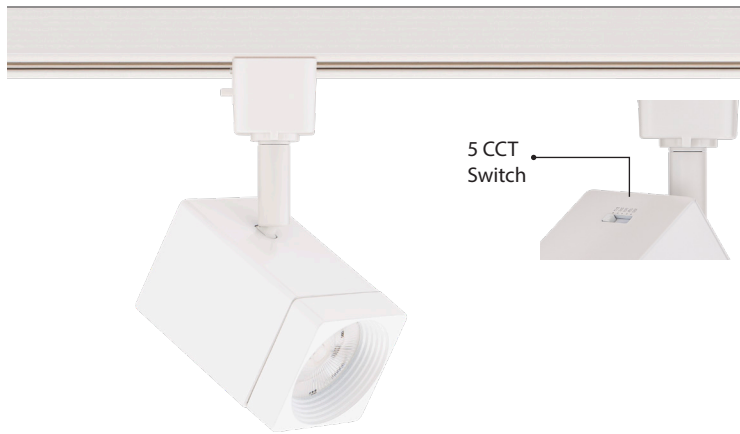

OCULARC – model: 7013-CS

H/L/J Track Luminaire

WAC

Fixture Type:

Catalog Number:

Project:

Location:

PRODUCT DESCRIPTION

Ideal for residential spaces and lower-mounted commercial installations, the OCULARC 7013-CS combines a high efficacy 5-CCT selectable COB LED with easy-to-use films for three separate beam spreads, along with an adjustable base to accommodate a variety of user preferences. With the driver and thermal/optical management encased in the die-cast housing, this compact luminaire offers a clean, efficient, versatile design that works with almost any décor. Available in H, J/J2, and L track configurations.

FEATURES

- **3 beam angle options included:**
 - 60° beam film pre-installed, interchangeable 30° film supplied, remove film for 17° spot beam
- Discrete, toolless integrated 5CCT switch: 2700K, 3000K, 3500K, 4000K, 5000K
- Integral driver and high output COB LED
- Outperforms halogen 65W MR16
- 350° horizontal and 90° vertical aiming
- 5 year warranty

- Construction:** Die-cast aluminum with baffled front cover for glare control
- Input Power:** 11W at 120VAC, 50/60Hz
- Power Factor:** 0.98
- THD(A):** < 15% Total Harmonic Distortion (Current)
- Light Source:** High output 3 Step Mac Adam, Ellipse COB, 90+ CRI
Rated Life of 50,000 hours at L70
- Dimming:** Electronic Low Voltage (ELV) or TRIAC: 100 - 10%
Reference dimming report for compatibility.
- Standards:** ETL & cETL Dry Location Listed, Title 24 JA8 Compliant
- Finish:** Electrostatically powder coated Black and White
- Operating Temperature:** -4°F to 104°F (-20°C to 40°C)