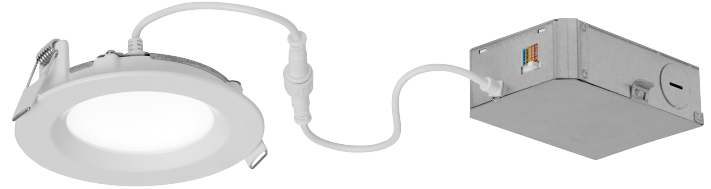

## VERRA™ 4" ROUND LED DOWNLIGHT

Verra combines the refined look of a traditional recessed downlight with the installation ease of a wafer downlight. Its smooth trim and recessed design deliver a clean, modern aesthetic. Designed for both new construction and remodel applications, Verra provides installation flexibility to meet the needs of any project.

- Beautiful, smooth, recessed trim that provides the aesthetic of a recessed downlight
- Can-less design: No recessed can required for installation, reducing labor costs
- All-in-one solution: No external junction box required
- 5CCT adjustable: Field adjustable between 5 color temperatures
- Suitable for new construction and remodel applications