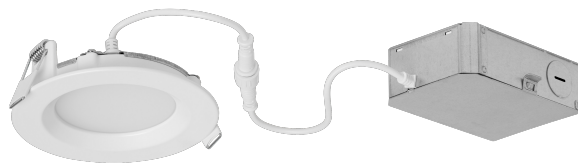

V4RR-3000K-WT
DEDICATED 3000K