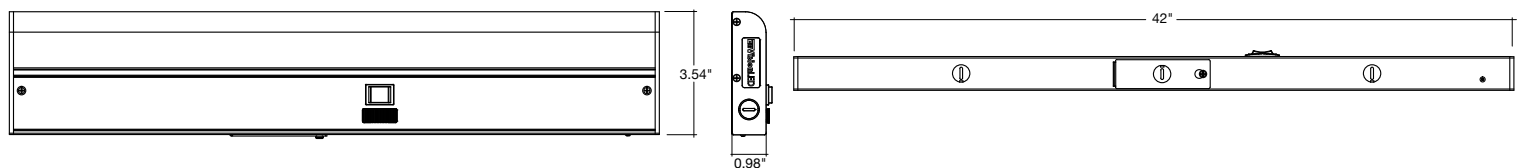

FEATURES

DIMENSIONS

EUC-11I

EUC-18I

EUC-24I

EUC-36I

EUC-42I