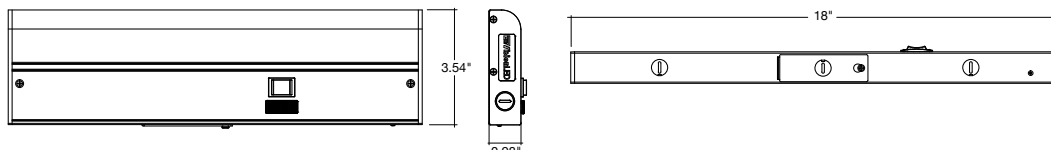

1,350lm

Specs and model numbers are subject to change with or without notice. Optional Accessories please see page 3

FEATURES

DIMENSIONS

EUC-11I

EUC-18I

EUC-24I

EUC-36I