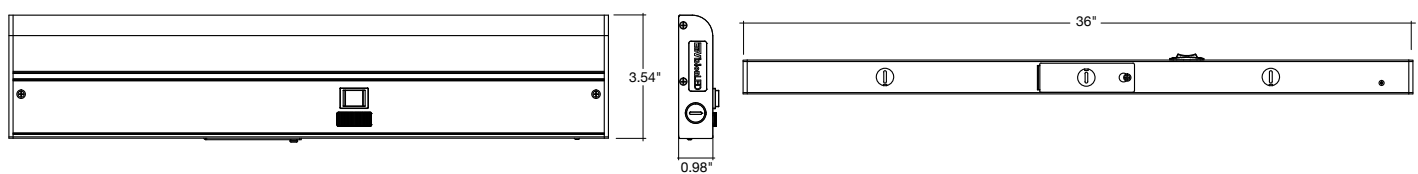

1,350lm

Specs and model numbers are subject to change with or without notice. Optional Accessories please see page 3

FEATURES

DIMENSIONS

EUC-11I

EUC-18I

EUC-24I

EUC-36I