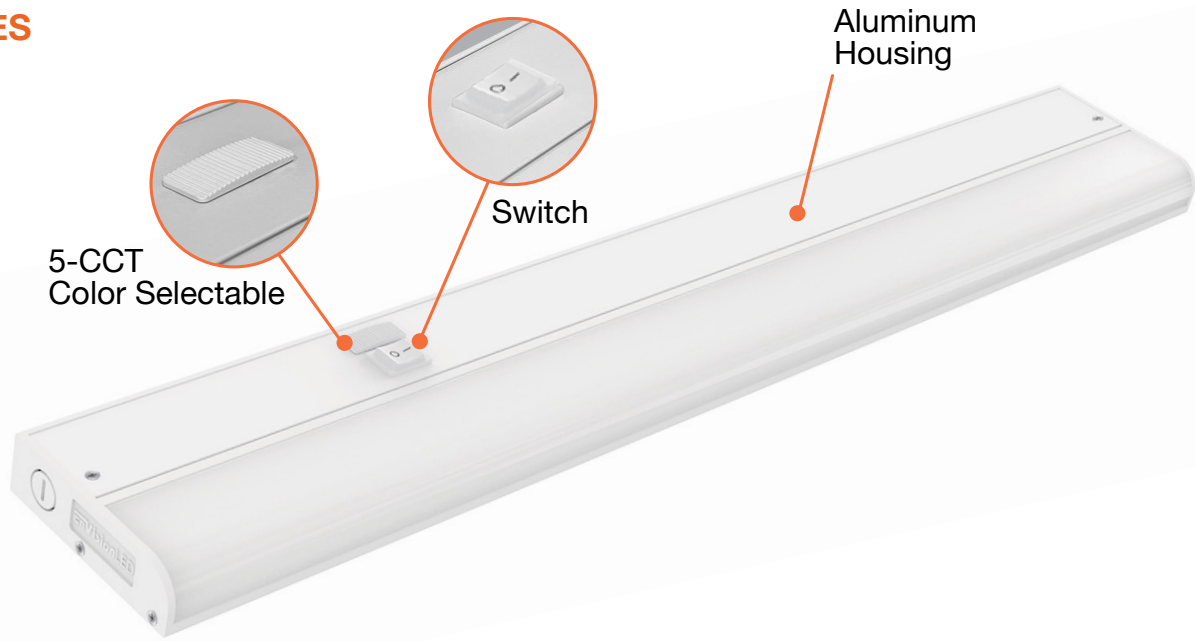

C-Line: Under Cabinet Fixture

Economical Models

Detail Specifications:

- Finishes: White
- IP Rating: Damp Location
- Beam Angle: 180°
- Chip: SMD 2835, R9 >50, CRI >90
- Operating Temperature: -4° - 114° F
- Lens: Frosted Acrylic, non-yellowing
- Housing: Steel
- 5CCT: 27/30/35/40/50K
- Average life (L70) of 25,000 hours

Application:

- Under Cabinet Lighting
- Residential & Multifamily
- Task Lighting
- Education, Healthcare, Retail, Hospitality

Product Information:

- Even light distribution: no hotspots on the lens
- Instant-on to full brightness
- On/Off toggle switch
- Hardwire only
- Slim profile: only 1" thick

1,350lm

Specs and model numbers are subject to change with or without notice. Optional Accessories please see page 3

FEATURES

DIMENSIONS

EUC-11I

EUC-18I

EUC-24I

EUC-36I