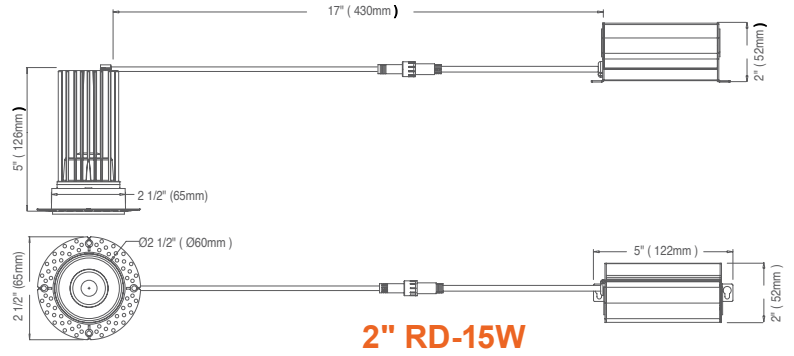

5-CCT Selectable

Round

Square

DIMENSIONS

Trimless-Line: Canless Downlights

5-CCT Selectable

CUNV-NC-ICAT-7H
Universal Pre-Mounting Plate
13 7/8" x 15 1/8"

CUNV-JBX-RI-XL
7" x 26"

CONSTRUCTION PLATES

Accessory	Description
CUNV-NC-ICAT-7H	1" 2"3" 3.5" 4" 5" 6" Universal Pre-Mounting New Construction Plate (Round fixtures only)
CUNV-JBX-RI-XL	Universal tough in plate Extra Long (Round fixtures only)
CUNV-NC-ICAT-6SQ	1, 2, 3.5, 4, 5, 6" w/ hanging bars. (Square fixtures only)