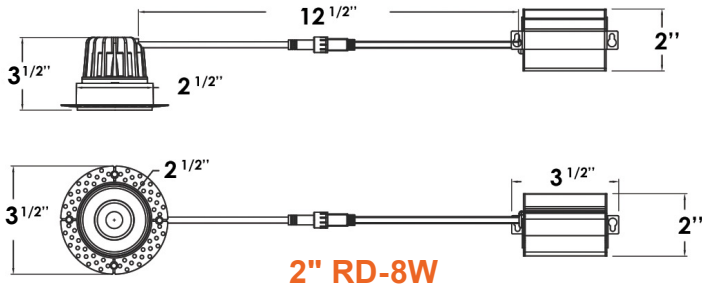

5-CCT Selectable

Round

Square

DIMENSIONS

Trimless-Line: Canless Downlights

5-CCT Selectable

CUNV-NC-ICAT-7H
Universal Pre-Mounting Plate
13 7/8" x 15 1/8"

CUNV-JBX-RI-XL
7" x 26"

CONSTRUCTION PLATES

Accessory	Description
CUNV-NC-ICAT-7H	1" 2"3" 3.5" 4" 5" 6" Universal Pre-Mounting New Construction Plate (Round fixtures only)
CUNV-JBX-RI-XL	Universal tough in plate Extra Long (Round fixtures only)
CUNV-NC-ICAT-6SQ	1, 2, 3.5, 4, 5, 6" w/ hanging bars. (Square fixtures only)