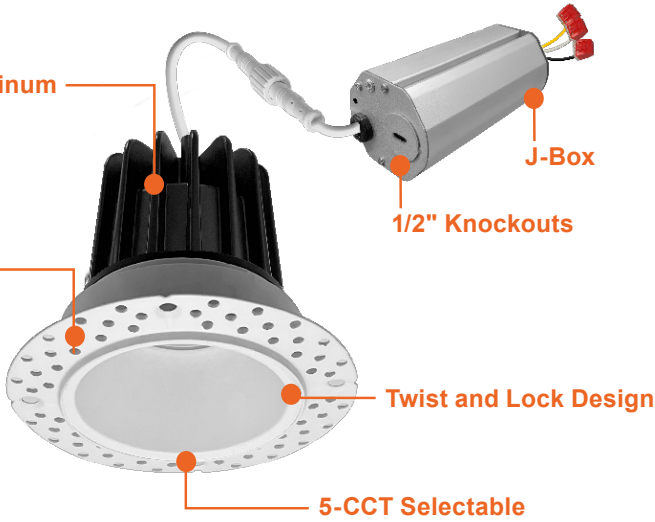

Trimless-Line: Canless Downlights

5-CCT Selectable

R	Round
SQ	Square
WH	White
BLK	Black

Detail Specification:

- Finish: White, Black
- Wet Location Rated
- Beam Angle: 38° standard, other options available
- Chip: COB Chip, R9 >50, CRI >90
- 2 Step MacAdam Ellipses
- Operating Temperature: -40° - 114° F
- Lens: Clear
- Average life (L70) of 50,000 hours

Series	Finish	Beam Angle	Emergency
LED-DLJBX-TML-2R-8W-5CCT	WH	(Blank)	(Blank)
2" Round 600Lm	White	38° Degree	White
LED-DLJBX-TML-2SQ-8W-5CCT	BLK	24D	EMB
2" Square 600Lm	Black	24° Degree	Emergency Backup
LED-DLJBX-TML-2R-15W-5CCT		60D	
2" Round 1,000Lm		60° Degree	
LED-DLJBX-TML-2SQ-15W-5CCT			
2" Square 1,000Lm			
LED-DLJBX-TML-4R-15W-5CCT			
4" Round 1,000Lm			
LED-DLJBX-TML-4SQ-15W-5CCT¹			
4" Square 1,000Lm			

1. Only available in white

Optional Accessories (Order Separately)			
New Construction Plates	Extension Cables	Emergency Backup 1 (field install)	Optics
CUNV-NC-ICAT-7H Universal Plate with hanging bars (Round fixtures only)	JBX-EXT-6'-2PIN 6' Extension JBX-EXT-10'-2PIN 10' Extension JBX-EXT-12'-2PIN 12' Extension	LED-EMB-25W-HV -0/10V-2P Up to 24W fixtures	OPTIC-35X17-24D 2" 24 Degree Field Install Lens OPTIC-35X17-60D 2" 60 Degree Field Install Lens OPTIC-63X22-24D 4" 24 Degree Field Install Lens OPTIC-63X22-60D 4" 60 Degree Field Install Lens
CUNV-JBX-RI-XL Universal Rough In Plate Extra long (Round fixtures only)			
CUNV-NC-ICAT-6SQ 1, 2, 3.5, 4, 5, 6" w/ hanging bars. (Square fixtures only)			

1. Field installable. Lasts 90 minutes.

Specs and model numbers are subject to change with or without notice.

FEATURES

Diecast Aluminum Heatsink

Trimless Mud Frame

J-Box

1/2" Knockouts

Twist and Lock Design