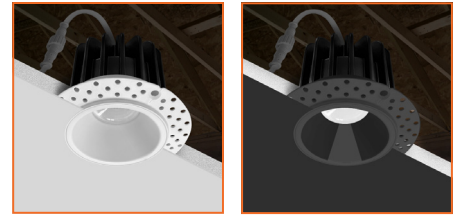

FEATURES

Diecast Aluminum Heatsink

Trimless Mud Frame

J-Box

1/2" Knockouts

Twist and Lock Design

5-CCT Selectable

Round

DIMENSIONS