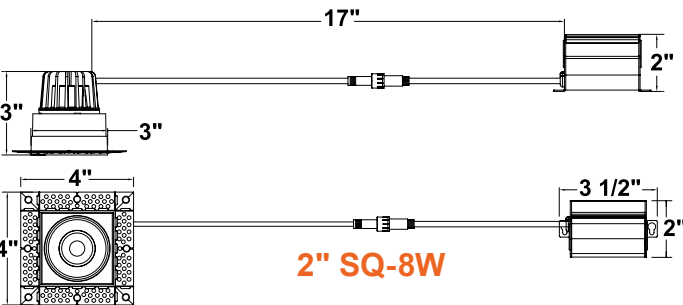

5-CCT Selectable

Round

Square

DIMENSIONS

Trimless-Line: Canless Downlights

5-CCT Selectable

CUNV-NC-ICAT-7H
Universal Pre-Mounting Plate
13 7/8" x 15 1/8"

CUNV-JBX-RI-XL
7" x 26"