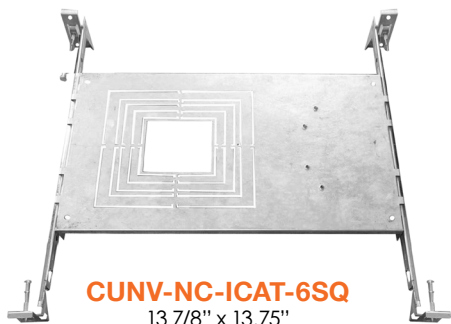

5-CCT Selectable

Round

Square

DIMENSIONS

Trimless-Line: Canless Downlights

5-CCT Selectable

CUNV-NC-ICAT-7H
Universal Pre-Mounting Plate
13 7/8" x 15 1/8"

CUNV-JBX-RI-XL
7" x 26"