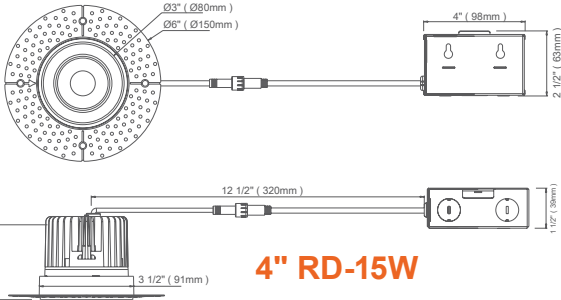

1. Only available in white

Optional Accessories (Order Separately)			
New Construction Plates	Extension Cables	Emergency Backup 1 (field install)	Optics
CUNV-NC-ICAT-7H Universal Plate with hanging bars (Round fixtures only)	JBX-EXT-6'-2PIN 6' Extension JBX-EXT-10'-2PIN 10' Extension JBX-EXT-12'-2PIN 12' Extension	LED-EMB-25W-HV -0/10V-2P Up to 24W fixtures	OPTIC-35X17-24D 2" 24 Degree Field Install Lens OPTIC-35X17-60D 2" 60 Degree Field Install Lens OPTIC-63X22-24D 4" 24 Degree Field Install Lens OPTIC-63X22-60D 4" 60 Degree Field Install Lens
CUNV-JBX-RI-XL Universal Rough In Plate Extra long (Round fixtures only)			
CUNV-NC-ICAT-6SQ 1, 2, 3.5, 4, 5, 6" w/ hanging bars. (Square fixtures only)			

5-CCT Selectable

Round

Square

DIMENSIONS

Trimless-Line: Canless Downlights

5-CCT Selectable

CUNV-NC-ICAT-7H
Universal Pre-Mounting Plate
13 7/8" x 15 1/8"

CUNV-JBX-RI-XL
7" x 26"

CONSTRUCTION PLATES

Accessory	Description
CUNV-NC-ICAT-7H	1" 2"3" 3.5" 4" 5" 6" Universal Pre-Mounting New Construction Plate (Round fixtures only)
CUNV-JBX-RI-XL	Universal tough in plate Extra Long (Round fixtures only)
CUNV-NC-ICAT-6SQ	1, 2, 3.5, 4, 5, 6" w/ hanging bars. (Square fixtures only)