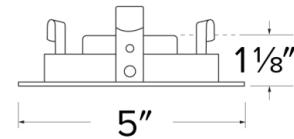

Pex™ 4" Square Shallow Reflector

Pex™ Precision die-cast trims with twist-&-lock system for easy Koto™ Module installation

Features

- 4" Square Shallow Reflector.
- Convenient twist-lock design for easy installation.
- Lamp: Koto™ LED Module.
- Wet location rated.

Technical Details

Construction: Diecast aluminum with a powder coated finish.

Installation: Twist-lock design allows for easy mounting onto the Koto™ LED Module.

Compatible Housing: Compatible with 4" IC and non-IC housings.

Lamp: Koto™ LED Module.

Options

Product Numbers

Item	Finish
ELK4216W	All White
ELK4216H	Haze with White Trim