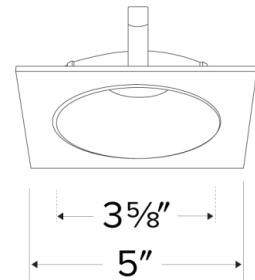

Pex™ 4" Square Shallow Reflector

Pex™ Precision die-cast trims with twist-&-lock system for easy Koto™ Module installation

Features

- 4" Square Shallow Reflector.
- Convenient twist-lock design for easy installation.
- Lamp: Koto™ LED Module.
- Wet location rated.

Technical Details

Construction: Diecast aluminum with a powder coated finish.

Installation: Twist-lock design allows for easy mounting onto the Koto™ LED Module.

Compatible Housing: Compatible with 4" IC and non-IC housings.

Lamp: Koto™ LED Module.

Options

Product Numbers

Item	Finish
ELK4216W	All White
ELK4216H	Haze with White Trim