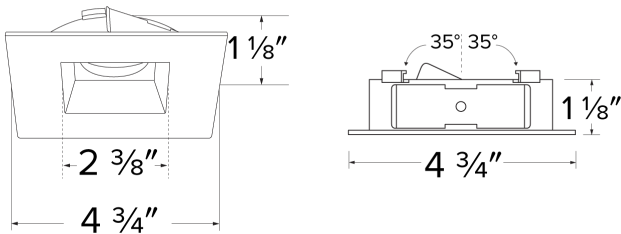

Dimensions:

Product Numbers

Item	Finish
ELK4741WW	All White
ELK4741BB	All Black
ELK4741BZBZ	All Bronze
ELK4741BW	Black with White Trim
ELK4741CW	Chrome with White Trim
ELK4741HW	Haze with White Trim