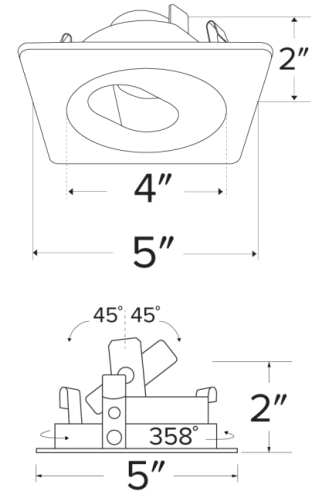

Dimensions

Product Numbers

Item	Finish
ELK4220W	Black with White Trim

Product Number Builder Example: ELK4220W

Pex™ 4" Square Slot Rotatable Aperture

Finish

ELK4220

W

W Black with White Trim