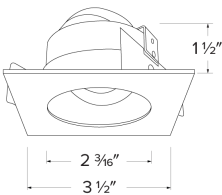

Technical Details

Construction: Diecast aluminum with a powder coated finish.

Installation: Twist-on design allows for easy mounting onto the Koto™ LED Module.

Lamp: Koto™ LED Module only.