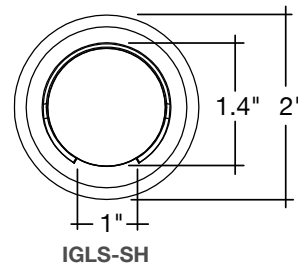

### Detail Specifications:

- Finish: Bronze or Black
- Housing: Aluminum
- LED Integrated
- 5-CCT: 27/30/35/40/50k
- Power: 9W
- Lumens: 700
- Beam Angle: 30°
- IP Rating: Wet Location IP65
- Lens: Flat Open Lens

### DIMENSIONS