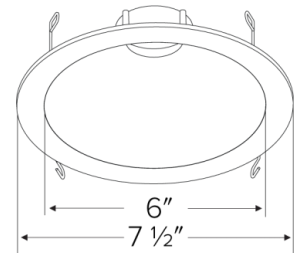

Compatible Housing: Compatible with 6" Koto Housings.

Lamp: Koto™ LED Module

Options

White

All Black

All Bronze

Haze w/White Trim

Dimensions