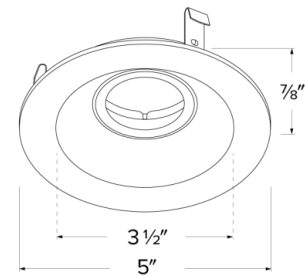

Black with White Trim

Dimensions

Product Numbers

Item	Finish
ELK4153W	All White
ELK4153BB	All Black
ELK4153B	Black with White Trim

Product Number Builder Example: **ELK4153W**

Pex™ 4" Round Regressed Eyeball