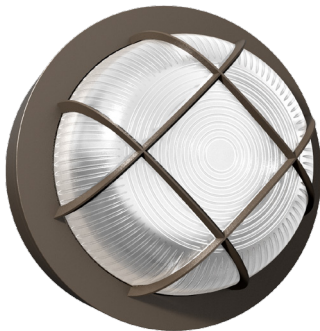

# BKRD SERIES Outdoor Lighting

BKRD-15W-MCTP-BR-P

BKRD-15W-MCTP-BK-P

ROUND BULKHEADS, POWER & CCT SELECTABLE, WITH PHOTOCELL

**MCTP** Multi Color Temperature & Multi Power/Wattage (Selectable)

# WESTGATE

THE FUTURE IS HERE...AND IT'S QUITE BRIGHT!

Customer Name: \_\_\_\_\_

Project Name: \_\_\_\_\_

Note: \_\_\_\_\_

Type: \_\_\_\_\_

Selection:

ROUND BULKHEADS are versatile, power and CCT selectable fixtures with a built-in photocell for enhanced energy efficiency and adaptive lighting.

## Features

- Back plate: Die-cast aluminum
- Multi Color Temperature & Multi Power/Wattage (Selectable)
- Waterproof-Sealed Glass Lens
- 7-Year Warranty

WG-20250128

**Photometrics:** BKRD-15W-MCTP-P

BUD Rating: B1-U3-G1

30W 5000K, Area 35'x 45' Mounting Height: 9'

**Other Views:** BKRD-15W-MCTP-P

Bronze:

Side View

Back View