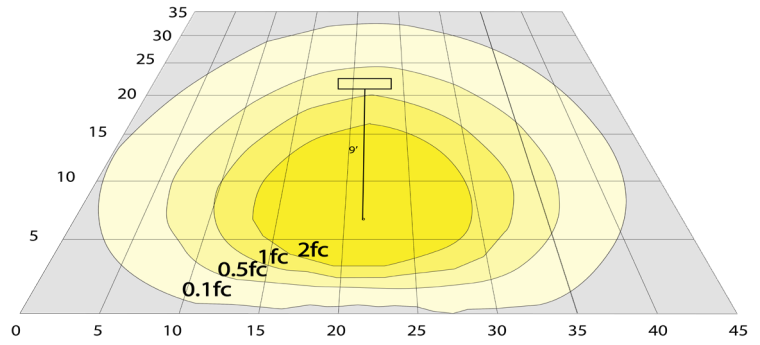

### Lighting:

- Dimming: 0-10V Dimming
- Multi Color Temperature & Multi Power/Wattage (Selectable)
- LED Type/Brand: 1275LUMILEDS
- Front: Polycarbonate Lens and Housing
- Total Lumens: 850LM
- Color Temperatures: 3000K/4000K/5000K
- Color Rendering Index: CRI ≥ 70
- Beam Angle: 100°
- Rated life: 70,000 Hrs

WG-20250128

**Photometrics:** BKRD-15W-MCTP-P

BUD Rating: B1-U3-G1

30W 5000K, Area 35'x 45' Mounting Height: 9'

**Other Views:** BKRD-15W-MCTP-P

Bronze:

Side View

Back View