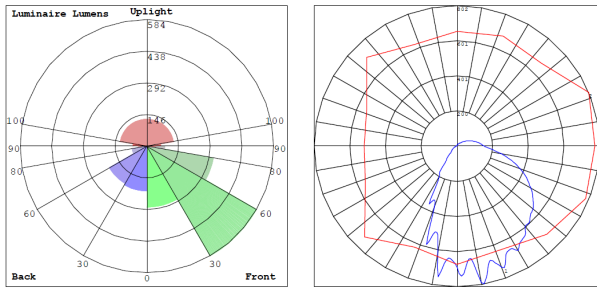

### Lighting:

- Dimming: 0-10V Dimming
- Multi Color Temperature & Multi Power/Wattage (Selectable)
- LED Type/Brand: 1275LUMILEDS
- Front: Polycarbonate Lens and Housing
- Total Lumens: 850LM
- Color Temperatures: 3000K/4000K/5000K
- Color Rendering Index: CRI ≥ 70
- Beam Angle: 100°
- Rated life: 70,000 Hrs

WG-20250128

**Photometrics:** BKRD-15W-MCTP-P

BUD Rating: B1-U3-G1

30W 5000K, Area 35'x 45' Mounting Height: 9'

**Other Views:** BKRD-15W-MCTP-P

Bronze:

Side View

Back View