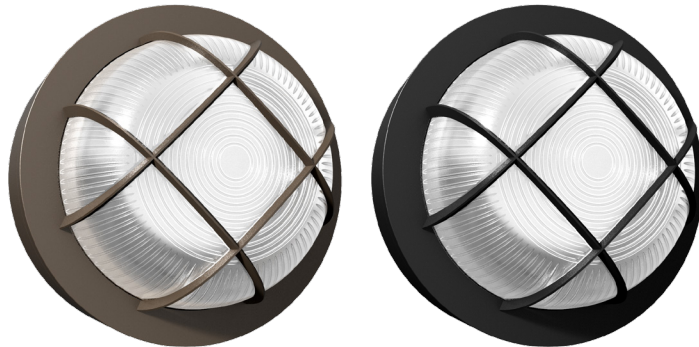

# BKRD SERIES Outdoor Lighting

BKRD-15W-MCTP-BR-P

BKRD-15W-MCTP-BK-P

ROUND BULKHEADS, POWER & CCT SELECTABLE, WITH PHOTOCELL

**MCTP** Multi Color Temperature & Multi Power/Wattage (Selectable)

# WESTGATE

THE FUTURE IS HERE...AND IT'S QUITE BRIGHT!

Customer Name: \_\_\_\_\_

Project Name: \_\_\_\_\_

Note: \_\_\_\_\_

Type: \_\_\_\_\_

Selection:

ROUND BULKHEADS are versatile, power and CCT selectable fixtures with a built-in photocell for enhanced energy efficiency and adaptive lighting.

4.5"(H) x 7.68"(W) x 1.67"(D)

## Features

- Back plate: Die-cast aluminum
- Multi Color Temperature & Multi Power/Wattage (Selectable)
- Waterproof-Sealed Glass Lens
- 7-Year Warranty