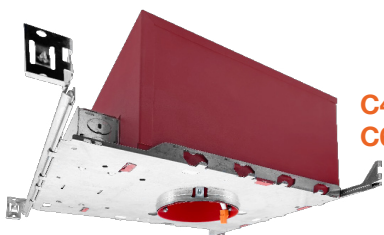

C4-NC-ICAT-LED-FR
C6-NC-ICAT-LED-FR

Model	Voltage	Watts	Lumens	Color	CRI
LED-RDL-4-PC-CCT-WH-SM	120V	8/10/12w	560/680/800lm	27/30/35/40/50K	>90
LED-RDL-5/6-PC-CCT-WH-SM	120V	12/15/18w	900/1100/1300lm	27/30/35/40/50K	>90

4" TRIMS

Accessory Model	Accessory Description
RDL-TRIM-4-BLK-SM	4" Black Snap-On Trim Smooth
RDL-TRIM-4-BZ-SM	4" Bronze Snap-On Trim Smooth
RDL-TRIM-4-BN-SM	4" Brushed Nickel Snap-On Trim Smooth
RDL-TRIM-4-BLK-BFL	4" Black Snap-On Trim Baffle
RDL-TRIM-4-BZ-BFL	4" Bronze Snap-On Trim Baffle
RDL-TRIM-4-BN-BFL	4" Brushed Nickel Snap-On Trim Baffle
RDL-TRIM-4-WH-BFL	4" White Snap-On Trim Baffle

5/6" TRIMS

Accessory Model	Accessory Description
RDL-TRIM-5/6-BLK-SM	5/6" Black Snap-On Trim Smooth
RDL-TRIM-5/6-BZ-SM	5/6" Bronze Snap-On Trim Smooth
RDL-TRIM-5/6-BN-SM	5/6" Brushed Nickel Snap-On Trim Smooth
RDL-TRIM-5/6-BLK-BFL	5/6" Black Snap-On Trim Baffle
RDL-TRIM-5/6-BZ-BFL	5/6" Bronze Snap-On Trim Baffle
RDL-TRIM-5/6-BN-BFL	5/6" Brushed Nickel Snap-On Trim Baffle
RDL-TRIM-5/6-WH-BFL	5/6" White Snap-On Trim Baffle

HOUSING & CANS

Model	Voltage	Description
C4-NC-ICAT-LED	120-277V	4" IC Rated Can (New Construction)
C4-RM-ICAT-LED	120-277V	4" IC Rated Can (Remodel)
C6-NC-ICAT-LED	120-277V	6" IC Rated Can (New Construction)
C6-RM-ICAT-LED	120-277V	6" IC Rated Can (Remodel)

FIRE RATED HOUSING & CANS

Model	Voltage	Description
C4-NC-ICAT-LED-FR	120-277V	4" Fire Rated IC Can (New Construction)
C6-NC-ICAT-LED-FR	120-277V	6" Fire Rated IC Can (New Construction)

BATTERY BACK-UP

Accessory	Description
LED-EMB-25W-HV-0/10V-2P	Up to 24W fixtures

TENSION CLIP

Accessory	Description
RDL-6CLIP	5/6": Tension clip for use in old housings

TESTED COMPATIBLE DIMMERS

Other dimmers may be compatible but have not been tested. Please contact us for more information.

Lutron	Leviton
TG-600PR-WH	6672
S-600PR-WH	6674
CTCL-153PDH-WH	DSL06
SLV-600P-AL	PD-6WCL
DV-600PR-WH	MACL-153M/MA-R
SCL-153PH-WH	
GT-600P	
DVCL-153P	
RNL06	
MSCL-OP153M	
IPL06