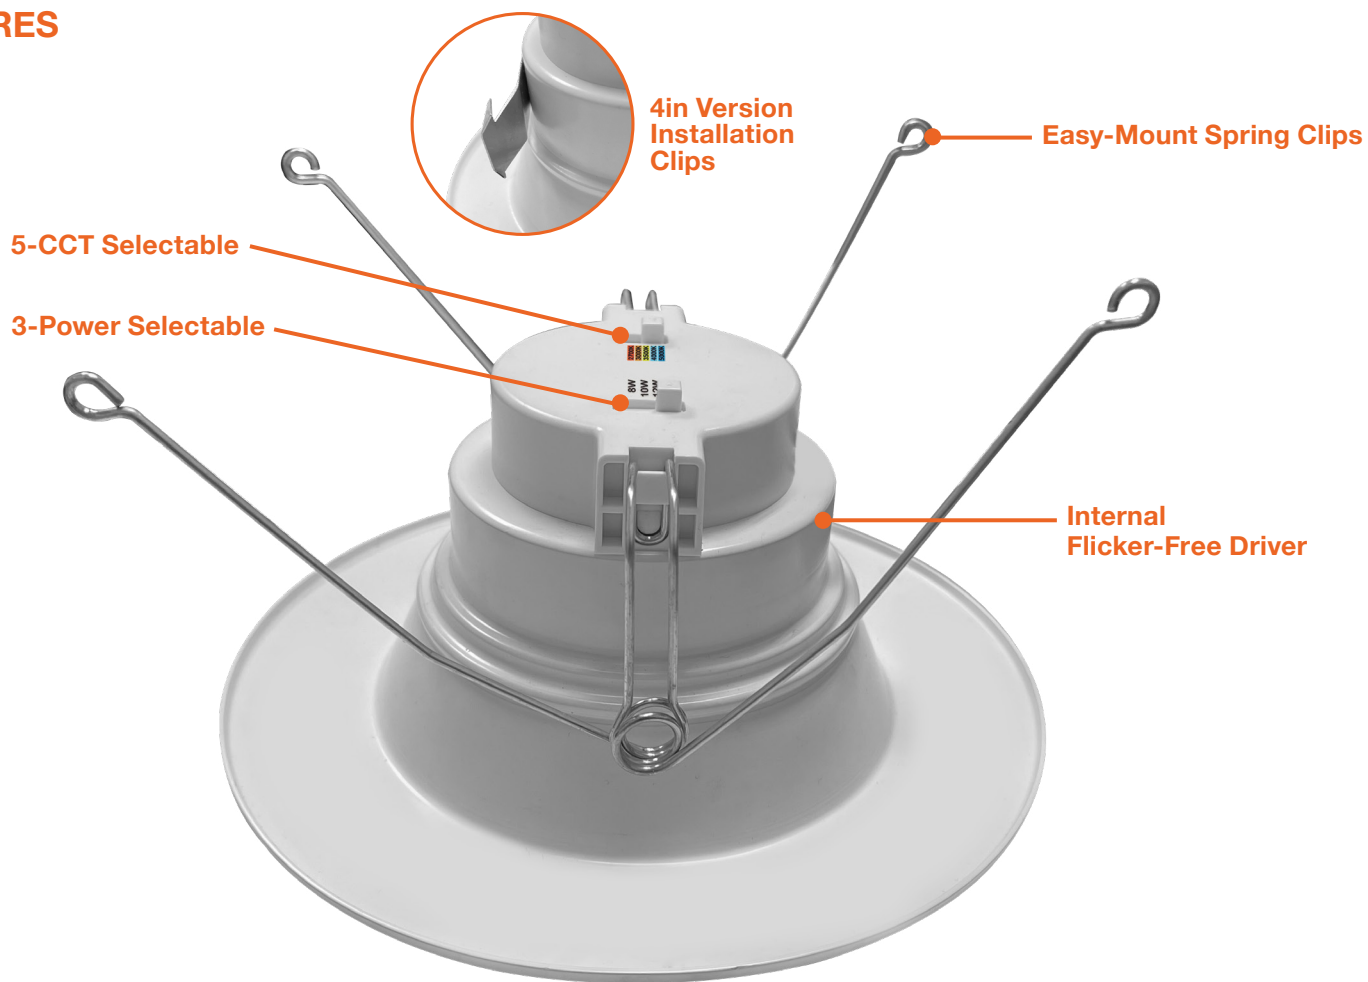

Applications:

- General Recessed Lighting
- Residential & Multifamily
- Office and Meeting Rooms
- Education, Healthcare, Retail, Hospitality

Product Information:

- Fixture includes orange led quick connect and E26 base adapter
- Ideal for use in both remodel and new construction applications
- Di-cast aluminum housing and trim for better heat dissipation
- Select-n-Switch Technology: 5-CCT + 3-Power Selectable

Driver Options:

- 120V Triac Dimmable down to 5%
- Built in 2.5Kv Surge Protector
- Flicker Free

Mounting & Installation:

- 4": Tension clip springs fit into most 4" compatible recessed cans
- 6": Springs clips fit into most 5 & 6" compatible recessed cans
- 6": Optional tension clip available for use in old housings
- Retrofit into existing housing with E26 socket
- Can be removed from below the ceiling for service or replacement

1. Field installable.
Lasts 90 minutes.

FEATURES

MEASUREMENTS

4 inch

5/6 inch

ACCESSORIES

TRIM-BN-SM
RDL-4-TRIM-BN-SM
RDL-5/6-TRIM-BN-SM

TRIM-BN-BFL
RDL-4-TRIM-BN-BFL
RDL-5/6-TRIM-BN-BFL