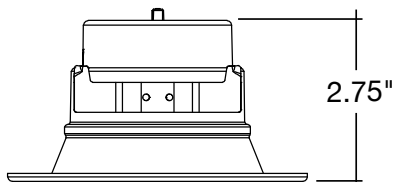

1. Field installable.
Lasts 90 minutes.

FEATURES

MEASUREMENTS

4 inch

5/6 inch

ACCESSORIES

TRIM-BN-SM
RDL-4-TRIM-BN-SM
RDL-5/6-TRIM-BN-SM

TRIM-BN-BFL
RDL-4-TRIM-BN-BFL
RDL-5/6-TRIM-BN-BFL