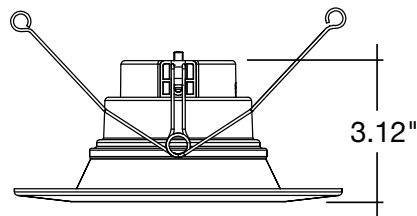

1. Field installable.
Lasts 90 minutes.

FEATURES

MEASUREMENTS

4 inch

5/6 inch

ACCESSORIES

TRIM-BN-SM
RDL-4-TRIM-BN-SM
RDL-5/6-TRIM-BN-SM

TRIM-BN-BFL
RDL-4-TRIM-BN-BFL
RDL-5/6-TRIM-BN-BFL