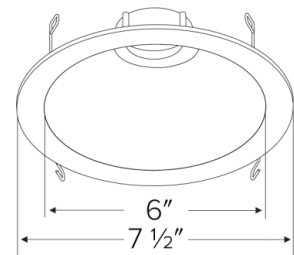

Compatible Housing: Compatible with 6" Koto Housings.

Lamp: Koto™ LED Module

Options

White

All Black

All Bronze

Haze w/White Trim

Dimensions