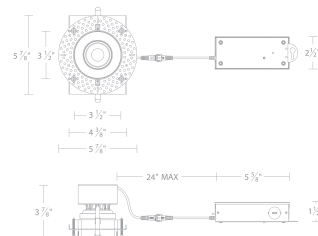

Example: **R3JRAL-WCS-WT**

DESCRIPTION

The Kenric LED recessed luminaire offers an All-In-One 5-CCT adjustable white color temperature range from warm 2700K to cool 5000K. Easy to install with rotatable multi-axis 360-degree horizontal and 30-degree vertical aimability, this low-profile fixture is constructed with die-cast aluminum and a white powder coat trim. Choose between round and square trim and trimless styles with deeply regressed LED for superior glare control. A single fixture provides both downlight and adjustable functions that deploy up to 1450 lumens with a 90 CRI for true-to-life color rendering.

FEATURES

- 5-CCT Switchable between 2700K and 5000K
- Sold as remodel, but new construction frame available
- Driver included
- 5 year warranty

SPECIFICATIONS

Construction	Die-cast Aluminum with 20-gauge Cold Rolled Steel Driver Box
Power:	14.5W
Input:	120-277 VAC,50/60Hz
Dimming:	ELV: 100-5% , 0-10V: 100-5% , TRIAC: 100-5%
Light Source:	Integrated LED
Lens:	TIR Lens
Rated Life:	50,000 Hours
Mounting:	Stainless steel retention springs secures fixture to ceiling
Cut Out:	4.5"
Finish:	Electrostatically Powder Coated: White
Ceiling Thickness:	1/2" - 1 1/2"
Operating Temp:	-4°F to 104°F (-20°C to 40°C)
Standards:	ETL, cETL, Energy Star 2.0, Title 24 JA8 Compliant, Airtight, IC

FINISHES:

White

LINE DRAWING:

WAC LIGHTING

Kenric 3.5" 5CCT

Round Trimless Adjustable Downlight

Fixture Type: _____
Catalog Number: _____
Project: _____
Location: _____

ACCESSORIES