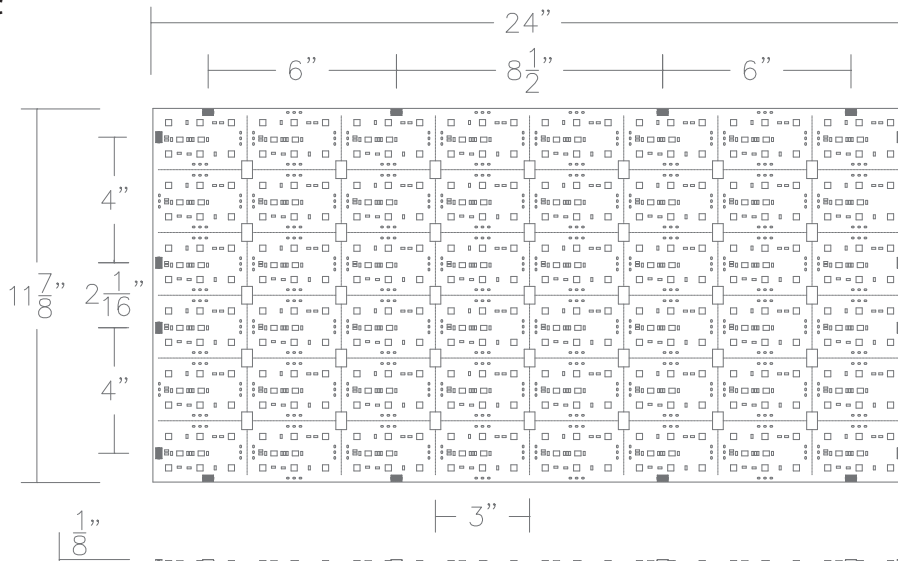

SPECIFICATIONS

- **Input:** 24VDC
- **Wiring:** 3 conductor wire between Pixels and power supply
- **Control:** Hardwired DMX options, Wireless Mobile App, or Wallstation
- **CRI:** 90+
- **McAdams Steps:** 3
- **Color Temp:** 2700-5000K, R/G/B
- **Operating Temp:** -4°F to 104°F (-20°C to 40°C)
- **Standards:** UL & CUL Listed for Dry and Damp Locations

Model	Dimension	LED Lumens	Watt	Color Temp	Color
LED P05 P10	1224 12" x 24"	13W/sqft 24 W/sqft	435 lm/sqft 1000 lm/sqft	CC R/G/B/2700K-5000K	White

Example: LED-P10-1224-CC