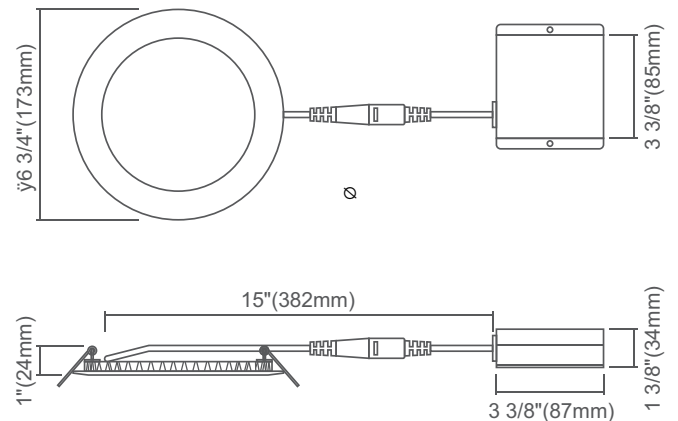

Series	Emergency
LED-SL-PNL-4R-9W-RGB+W-WH	Blank
9W • 600Lm	None
LED-SL-PNL-6R-12W-RGB+W-WH	EMB
12w • 1000Lm	Emergency Backup

Optional Accessories (Order Separately)

Round Trim Options	New Construction Plates	Emergency Backup (field install) 1	Goof Ring
SLPNL-TRIM-4R-BLK	CUNV-NC-ICAT-7H	LED-EMB-15W-HV	GR-4-WH
Black	Universal Plate with hanging bars	-0/10V-2P	4"-8" Width
SLPNL-TRIM-4R-BRZ	C4-JBX-RI	Up to 14W fixtures	GR-6-WH
Bronze	4" Rough in plate	LED-EMB-25W-HV	6.3"-10" Width
SLPNL-TRIM-4R-BNI	C6-JBX-RI	-0/10V-2P	
Brushed Nickel	6" Rough in plate	Up to 24W fixtures	
SLPNL-TRIM-6R-BLK	CUNV-JBX-RI-XL		
Black	Universal Rough In Plate Extra long		
SLPNL-TRIM-6R-BRZ			
Bronze			
SLPNL-TRIM-6R-BNI			
Brushed Nickel			

1. Field installable. Lasts 90 minutes.

Specs and model numbers are subject to change with or without notice.

FEATURES

DIMENSIONS

4" Round

Cut Out: Ø4 1/4" (108mm)

6" Round

Cut Out: Ø6 1/4" (158mm)

Specs and model numbers are subject to change with or without notice.

BLK

BZ

BN

CUNV-NC-ICAT-7H
Universal Pre-Mounting Plate
13 7/8" x 15 1/8"

C4-JBX-RI
4" Rough In Plate
6 1/2" x 13 1/4"

C6-JBX-RI
6" Rough In Plate
8 1/2" x 17 1/4"