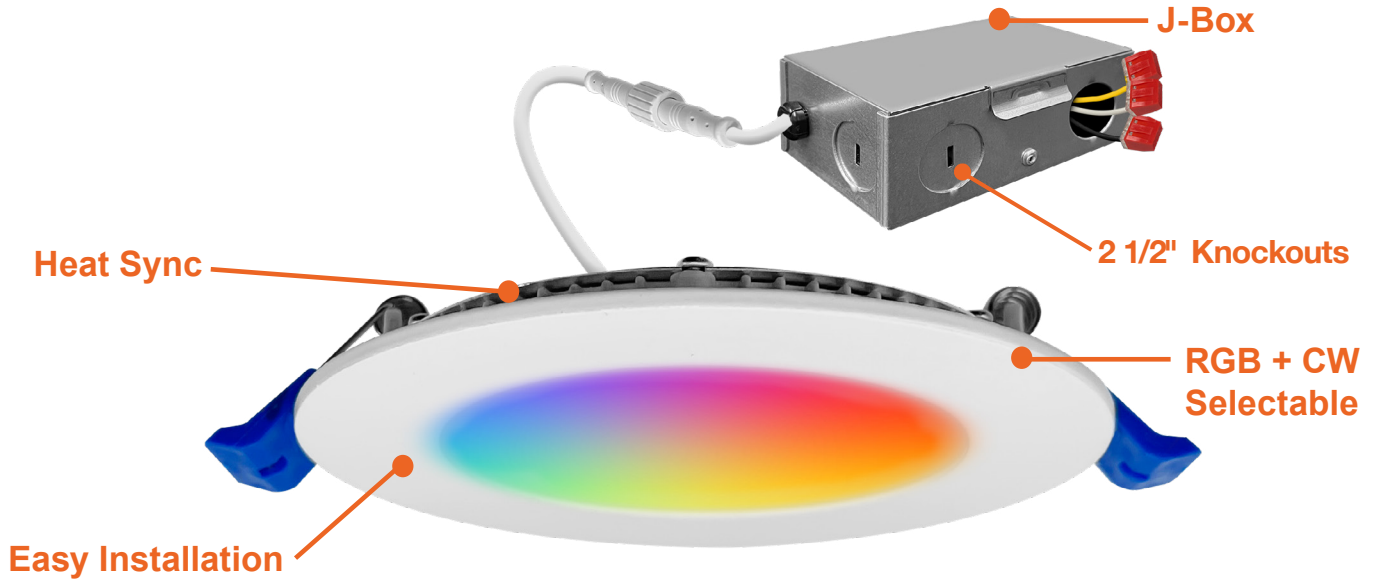

Series	Emergency
LED-SL-PNL-4R-9W-RGB+W-WH	Blank
9W • 600Lm	None
LED-SL-PNL-6R-12W-RGB+W-WH	EMB
12w • 1000Lm	Emergency Backup

Optional Accessories (Order Separately)

Round Trim Options	New Construction Plates	Emergency Backup (field install) 1	Goof Ring
SLPNL-TRIM-4R-BLK	CUNV-NC-ICAT-7H	LED-EMB-15W-HV	GR-4-WH
Black	Universal Plate with hanging bars	-0/10V-2P	4"-8" Width
SLPNL-TRIM-4R-BRZ	C4-JBX-RI	Up to 14W fixtures	GR-6-WH
Bronze	4" Rough in plate	LED-EMB-25W-HV	6.3"-10" Width
SLPNL-TRIM-4R-BNI	C6-JBX-RI	-0/10V-2P	
Brushed Nickel	6" Rough in plate	Up to 24W fixtures	
SLPNL-TRIM-6R-BLK	CUNV-JBX-RI-XL		
Black	Universal Rough In Plate Extra long		
SLPNL-TRIM-6R-BRZ			
Bronze			
SLPNL-TRIM-6R-BNI			
Brushed Nickel			

1. Field installable. Lasts 90 minutes.

Specs and model numbers are subject to change with or without notice.

FEATURES

DIMENSIONS

4" Round

Cut Out: Ø4 1/4" (108mm)

6" Round

Cut Out: Ø6 1/4" (158mm)