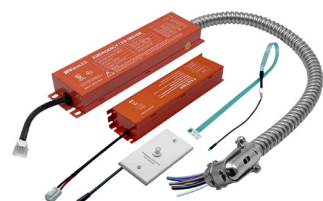

LED-EMB-15W-HV-0/10V-2P
LED-EMB-25W-HV-0/10V-2P