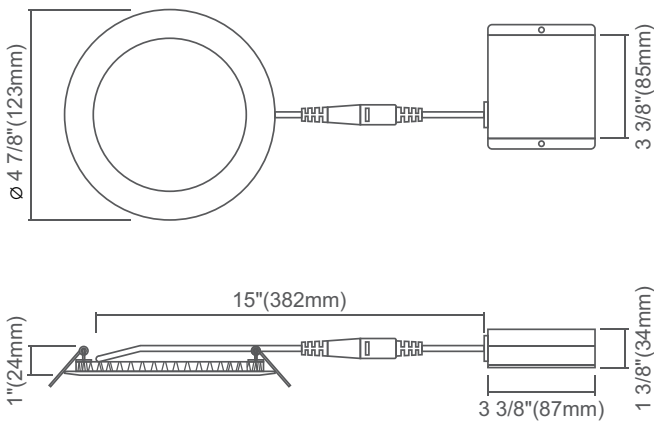

Series	Emergency
LED-SL-PNL-4R-9W-RGB+W-WH	Blank
9W • 600Lm	None
LED-SL-PNL-6R-12W-RGB+W-WH	EMB
12w • 1000Lm	Emergency Backup

Optional Accessories (Order Separately)

Round Trim Options	New Construction Plates	Emergency Backup (field install) 1	Goof Ring
SLPNL-TRIM-4R-BLK	CUNV-NC-ICAT-7H	LED-EMB-15W-HV	GR-4-WH
Black	Universal Plate with hanging bars	-0/10V-2P	4"-8" Width
SLPNL-TRIM-4R-BRZ	C4-JBX-RI	Up to 14W fixtures	GR-6-WH
Bronze	4" Rough in plate	LED-EMB-25W-HV	6.3"-10" Width
SLPNL-TRIM-4R-BNI	C6-JBX-RI	-0/10V-2P	
Brushed Nickel	6" Rough in plate	Up to 24W fixtures	
SLPNL-TRIM-6R-BLK	CUNV-JBX-RI-XL		
Black	Universal Rough In Plate Extra long		
SLPNL-TRIM-6R-BRZ			
Bronze			
SLPNL-TRIM-6R-BNI			
Brushed Nickel			

1. Field installable. Lasts 90 minutes.

Specs and model numbers are subject to change with or without notice.

FEATURES

DIMENSIONS

4" Round

Cut Out: Ø4 1/4" (108mm)

6" Round

Cut Out: Ø6 1/4" (158mm)

Specs and model numbers are subject to change with or without notice.

BLK

BZ

BN

CUNV-NC-ICAT-7H
Universal Pre-Mounting Plate
13 7/8" x 15 1/8"

C4-JBX-RI
4" Rough In Plate
6 1/2" x 13 1/4"

C6-JBX-RI
6" Rough In Plate
8 1/2" x 17 1/4"

CONSTRUCTION PLATES

Accessory Model	Description
C4-JBX-RI	4" Rough-In Plate (6 1/2" x 13 1/4")
C6-JBX-RI	6" Rough-In Plate (8 1/2" x 17 1/4")
C8-JBX-RI	8" Rough-In Plate (10 1/2" x 26")
CUNV-NC-ICAT	2/3/4/6" Pre-Mounting Plate