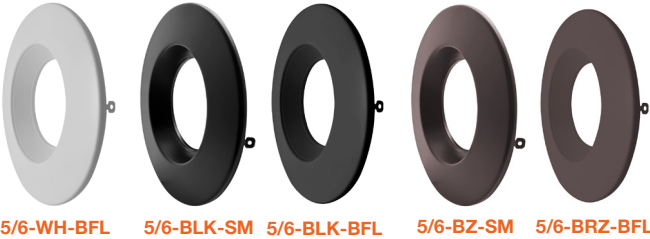

4" & 6" External J-Box Downlight Canless Series

Detail Specifications:

- Finish: White Smooth Standard
- Black, Bronze, Brushed Nickel (Smooth & Baffle options)
- Wet Location Rated
- Beam Angle: 100°
- Chip: SMD 2835, R9 >50, CRI >90
- 3 Step MacAdam Ellipses
- Operating Temperature: -40° - 114° F
- Lens: Frosted PC, non-yellowing
- Average life (L70) of 50,000 hours

1. Field installable. Lasts 90 minutes.

Specs and model numbers are subject to change with or without notice.

FEATURES

MEASUREMENTS

4 inch

5/6 inch

ACCESSORIES

Model	Voltage	Watts	Lumens	Color	CRI
LED-RDL-EX-4-3P12-5CCT-WH-SM	120V	8/10/12w	560/700/960lm	27/30/35/40/50K	>90
LED-RDL-EX-6-3P18-5CCT-WH-SM	120V	12/15/18w	700/1100/1500lm	27/30/35/40/50K	>90

TRIMS

Accessory Model	Description
RDL-TRIM-4-BLK-SM	4" Black Trim Smooth
RDL-TRIM-4-BZ-SM	4" Bronze Trim Smooth
RDL-TRIM-4-BN-SM	4" Brushed Nickel Trim Smooth
RDL-TRIM-4-WH-BFL	4" White Trim Baffle
RDL-TRIM-4-BLK-BFL	4" Black Trim Baffle
RDL-TRIM-4-BZ-BFL	4" Bronze Trim Baffle
RDL-TRIM-4-BN-BFL	4" Brushed Nickel Trim Baffle
RDL-TRIM-4-CUSTOM	4" Custom Trim
RDL-TRIM-5/6-BLK-SM	5/6" Black Trim Smooth
RDL-TRIM-5/6-BZ-SM	5/6" Bronze Trim Smooth
RDL-TRIM-5/6-BN-SM	5/6" Brushed Nickel Trim Smooth
RDL-TRIM-5/6-WH-BFL	5/6" White Trim Baffle
RDL-TRIM-5/6-BLK-BFL	5/6" Black Trim Baffle
RDL-TRIM-5/6-BRZ-BFL	5/6" Bronze Trim Baffle
RDL-TRIM-5/6-BN-BFL	5/6" Brushed Nickel Trim Baffle
RDL-TRIM-5/6-CUSTOM	5/6" Custom Trim