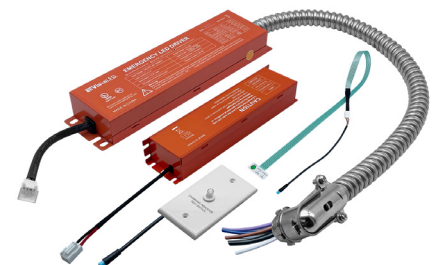

LED-EMB-15W-HV-0/10V-2P
LED-EMB-25W-HV-0/10V-2P