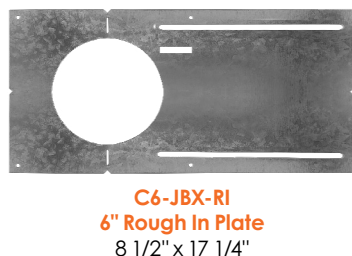

1. Field installable. Lasts 90 minutes.

Specs and model numbers are subject to change with or without notice.

FEATURES

MEASUREMENTS

4 inch

5/6 inch

ACCESSORIES

Model	Voltage	Watts	Lumens	Color	CRI
LED-RDL-EX-4-3P12-5CCT-WH-SM	120V	8/10/12w	560/700/960lm	27/30/35/40/50K	>90
LED-RDL-EX-6-3P18-5CCT-WH-SM	120V	12/15/18w	700/1100/1500lm	27/30/35/40/50K	>90