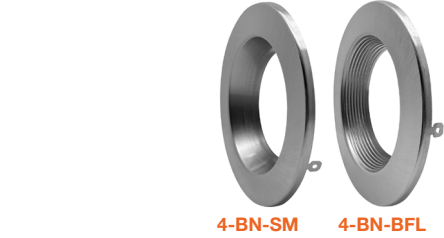

4" & 6" External J-Box Downlight Canless Series

Detail Specifications:

- Finish: White Smooth Standard
- Black, Bronze, Brushed Nickel (Smooth & Baffle options)
- Wet Location Rated
- Beam Angle: 100°
- Chip: SMD 2835, R9 >50, CRI >90
- 3 Step MacAdam Ellipses
- Operating Temperature: -40° - 114° F
- Lens: Frosted PC, non-yellowing
- Average life (L70) of 50,000 hours

1. Field installable. Lasts 90 minutes.

Specs and model numbers are subject to change with or without notice.

FEATURES

MEASUREMENTS

4 inch

5/6 inch

ACCESSORIES

Model	Voltage	Watts	Lumens	Color	CRI
LED-RDL-EX-4-3P12-5CCT-WH-SM	120V	8/10/12w	560/700/960lm	27/30/35/40/50K	>90
LED-RDL-EX-6-3P18-5CCT-WH-SM	120V	12/15/18w	700/1100/1500lm	27/30/35/40/50K	>90

TRIMS

Accessory Model	Description
RDL-TRIM-4-BLK-SM	4" Black Trim Smooth
RDL-TRIM-4-BZ-SM	4" Bronze Trim Smooth
RDL-TRIM-4-BN-SM	4" Brushed Nickel Trim Smooth
RDL-TRIM-4-WH-BFL	4" White Trim Baffle
RDL-TRIM-4-BLK-BFL	4" Black Trim Baffle
RDL-TRIM-4-BZ-BFL	4" Bronze Trim Baffle
RDL-TRIM-4-BN-BFL	4" Brushed Nickel Trim Baffle
RDL-TRIM-4-CUSTOM	4" Custom Trim
RDL-TRIM-5/6-BLK-SM	5/6" Black Trim Smooth
RDL-TRIM-5/6-BZ-SM	5/6" Bronze Trim Smooth
RDL-TRIM-5/6-BN-SM	5/6" Brushed Nickel Trim Smooth
RDL-TRIM-5/6-WH-BFL	5/6" White Trim Baffle
RDL-TRIM-5/6-BLK-BFL	5/6" Black Trim Baffle
RDL-TRIM-5/6-BRZ-BFL	5/6" Bronze Trim Baffle
RDL-TRIM-5/6-BN-BFL	5/6" Brushed Nickel Trim Baffle
RDL-TRIM-5/6-CUSTOM	5/6" Custom Trim