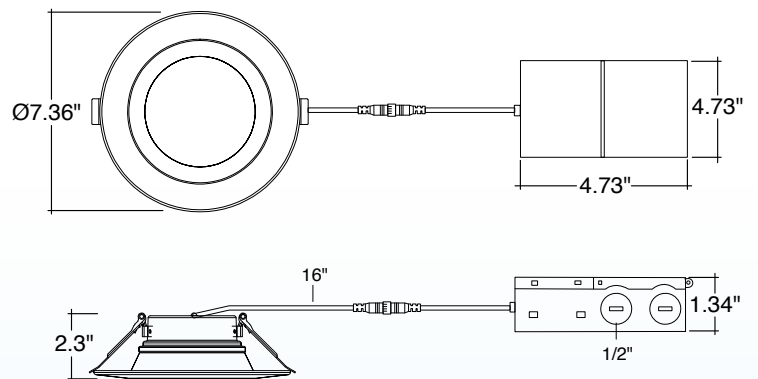

1. Field installable. Lasts 90 minutes.

Specs and model numbers are subject to change with or without notice.

FEATURES

MEASUREMENTS

4 inch

5/6 inch

ACCESSORIES

Model	Voltage	Watts	Lumens	Color	CRI
LED-RDL-EX-4-3P12-5CCT-WH-SM	120V	8/10/12w	560/700/960lm	27/30/35/40/50K	>90
LED-RDL-EX-6-3P18-5CCT-WH-SM	120V	12/15/18w	700/1100/1500lm	27/30/35/40/50K	>90