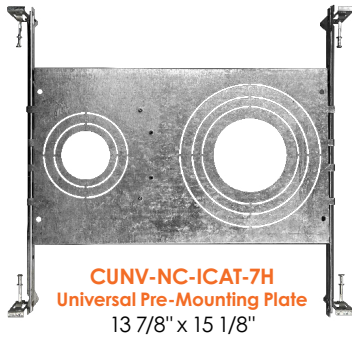

1. Field installable. Lasts 90 minutes.

Specs and model numbers are subject to change with or without notice.

FEATURES

MEASUREMENTS

4 inch

5/6 inch

ACCESSORIES

Model	Voltage	Watts	Lumens	Color	CRI
LED-RDL-EX-4-3P12-5CCT-WH-SM	120V	8/10/12w	560/700/960lm	27/30/35/40/50K	>90
LED-RDL-EX-6-3P18-5CCT-WH-SM	120V	12/15/18w	700/1100/1500lm	27/30/35/40/50K	>90