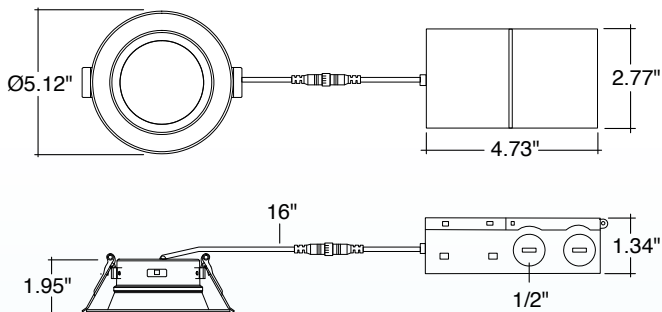

1. Field installable. Lasts 90 minutes.

Specs and model numbers are subject to change with or without notice.

FEATURES

MEASUREMENTS

4 inch

5/6 inch

ACCESSORIES

Model	Voltage	Watts	Lumens	Color	CRI
LED-RDL-EX-4-3P12-5CCT-WH-SM	120V	8/10/12w	560/700/960lm	27/30/35/40/50K	>90
LED-RDL-EX-6-3P18-5CCT-WH-SM	120V	12/15/18w	700/1100/1500lm	27/30/35/40/50K	>90