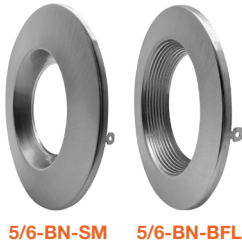

1. Field installable. Lasts 90 minutes.

Specs and model numbers are subject to change with or without notice.

FEATURES

MEASUREMENTS

4 inch

5/6 inch

ACCESSORIES

Model	Voltage	Watts	Lumens	Color	CRI
LED-RDL-EX-4-3P12-5CCT-WH-SM	120V	8/10/12w	560/700/960lm	27/30/35/40/50K	>90
LED-RDL-EX-6-3P18-5CCT-WH-SM	120V	12/15/18w	700/1100/1500lm	27/30/35/40/50K	>90

TRIMS

Accessory Model	Description
RDL-TRIM-4-BLK-SM	4" Black Trim Smooth
RDL-TRIM-4-BZ-SM	4" Bronze Trim Smooth
RDL-TRIM-4-BN-SM	4" Brushed Nickel Trim Smooth
RDL-TRIM-4-WH-BFL	4" White Trim Baffle
RDL-TRIM-4-BLK-BFL	4" Black Trim Baffle
RDL-TRIM-4-BZ-BFL	4" Bronze Trim Baffle
RDL-TRIM-4-BN-BFL	4" Brushed Nickel Trim Baffle
RDL-TRIM-4-CUSTOM	4" Custom Trim
RDL-TRIM-5/6-BLK-SM	5/6" Black Trim Smooth
RDL-TRIM-5/6-BZ-SM	5/6" Bronze Trim Smooth
RDL-TRIM-5/6-BN-SM	5/6" Brushed Nickel Trim Smooth
RDL-TRIM-5/6-WH-BFL	5/6" White Trim Baffle
RDL-TRIM-5/6-BLK-BFL	5/6" Black Trim Baffle
RDL-TRIM-5/6-BRZ-BFL	5/6" Bronze Trim Baffle
RDL-TRIM-5/6-BN-BFL	5/6" Brushed Nickel Trim Baffle
RDL-TRIM-5/6-CUSTOM	5/6" Custom Trim

CONSTRUCTION PLATES

Accessory	Description
CUNV-NC-ICAT-7H	1" 2"3" 3.5" 4" 5" 6" Universal Pre-Mounting New Construction Plate
C4-JBX-RI	4" Rough In Plate
C6-JBX-RI	6" Rough In Plate
CUNV-JBX-RI-XL	7" x 26" Universal tough in plate (Extra Long)