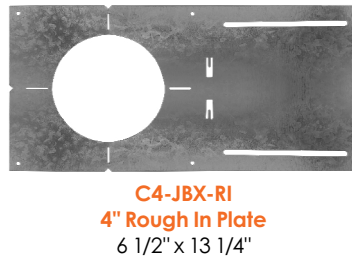

1. Field installable. Lasts 90 minutes.

Specs and model numbers are subject to change with or without notice.

FEATURES

MEASUREMENTS

4 inch

5/6 inch

ACCESSORIES

Model	Voltage	Watts	Lumens	Color	CRI
LED-RDL-EX-4-3P12-5CCT-WH-SM	120V	8/10/12w	560/700/960lm	27/30/35/40/50K	>90
LED-RDL-EX-6-3P18-5CCT-WH-SM	120V	12/15/18w	700/1100/1500lm	27/30/35/40/50K	>90