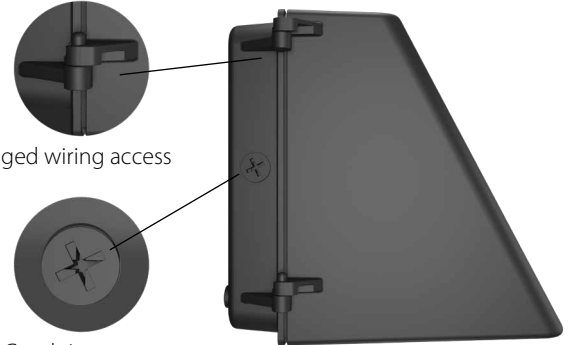

FIELD
ADJUSTABLE

Full cutoff, field adjustable and priced right.
SLIM17 ultra-economy wall packs.

Field-adjustable control.

The SLIM17 comes with a field-adjustable CCT switch* that's easily accessed on the side of the fixture and allows you to choose between 3000, 4000 and 5000K.

Plenty of options.

LARGE
100W
120W
150W

These larger SLIM17s come in two sizes and are available in five different wattages: 40, 60, 100, 120 and 150W.

All models are full cutoff wall packs.
DarkSky-friendly versions available by special order.

FIELD ADJ.

100,000 HOUR
LED LIFESPAN

SELECTABLE
PHOTOCELL

EASY INSTALL

The proof is in the performance.

Tight budgets don't mean having to sacrifice on performance. The SLIM17 delivers 80+ CRI and a high efficacy of up to 145 lm/W, all with 0-10V dimming. Its diffuse, uniform output comes without the flickering or humming often found in ultra-economy lighting.

Hinged wiring access

Conduit entry

Easy installation.

Hinged wiring access and conduit entries on the back, sides, top and bottom make installation a snap.

IP65
RATING

5-YEAR, LIMITED
WARRANTY

RAB's warranty is subject to all terms and conditions found at rablighting.com/warranty