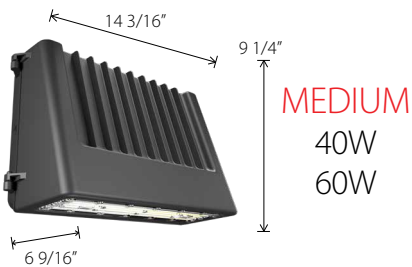

FIELD
ADJUSTABLE

Full cutoff, field adjustable and priced right.
SLIM17 ultra-economy wall packs.

Field-adjustable control.

The SLIM17 comes with a field-adjustable CCT switch* that's easily accessed on the side of the fixture and allows you to choose between 3000, 4000 and 5000K.

**Dedicated 3000K models available by special order to meet DarkSky requirements.*

On when you need them,
off when you don't.

All models come standard with an integrated, selectable, on/off photocell that can automatically control when the wall packs turn on for even greater energy savings.

Plenty of options.

LARGE
100W
120W
150W

These larger SLIM17s come in two sizes and are available in five different wattages: 40, 60, 100, 120 and 150W.

All models are full cutoff wall packs.
DarkSky-friendly versions available by special order.

FIELD ADJ.

100,000 HOUR
LED LIFESPAN

SELECTABLE
PHOTOCELL

EASY INSTALL

The proof is in the performance.

Tight budgets don't mean having to sacrifice on performance. The SLIM17 delivers 80+ CRI and a high efficacy of up to 145 lm/W, all with 0-10V dimming. Its diffuse, uniform output comes without the flickering or humming often found in ultra-economy lighting.