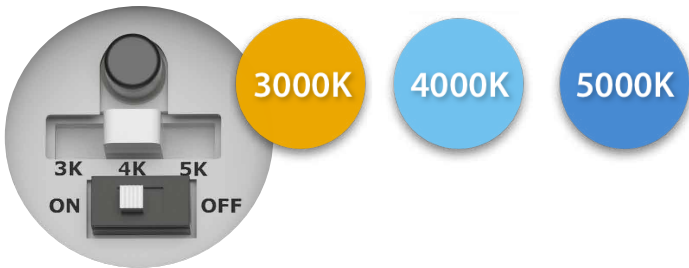

FIELD
ADJUSTABLE

Full cutoff, field adjustable and priced right.
SLIM17 ultra-economy wall packs.

Field-adjustable control.

The SLIM17 comes with a field-adjustable CCT switch* that's easily accessed on the side of the fixture and allows you to choose between 3000, 4000 and 5000K.

**Dedicated 3000K models available by special order to meet DarkSky requirements.*

On when you need them,
off when you don't.

All models come standard with an integrated, selectable, on/off photocell that can automatically control when the wall packs turn on for even greater energy savings.

Plenty of options.

LARGE
100W
120W
150W

These larger SLIM17s come in two sizes and are available in five different wattages: 40, 60, 100, 120 and 150W.

All models are full cutoff wall packs.
DarkSky-friendly versions available by special order.

FIELD ADJ.

100,000 HOUR
LED LIFESPAN

SELECTABLE
PHOTOCELL

EASY INSTALL

The proof is in the performance.

Tight budgets don't mean having to sacrifice on performance. The SLIM17 delivers 80+ CRI and a high efficacy of up to 145 lm/W, all with 0-10V dimming. Its diffuse, uniform output comes without the flickering or humming often found in ultra-economy lighting.