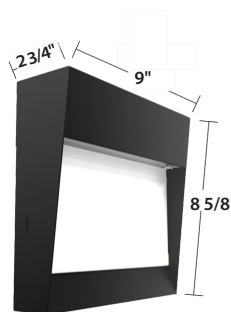

DIMENSIONS

W17 SMALL : 30W & 33W

Weight 3.6 lbs.

W17 LARGE : 139W

Weight 7.4 lbs.

W17 MEDIUM : 50W, 69W & 86W

Weight 4.8 lbs.

W17™ Ultra-Economy Wall Packs