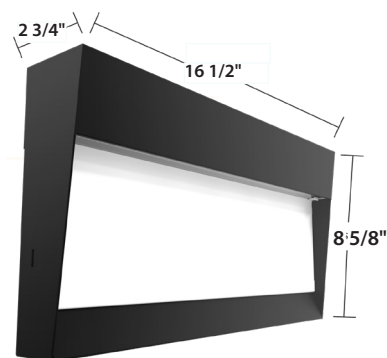

DIMENSIONS

W17 SMALL : 30W & 33W

Weight 3.6 lbs.

W17 LARGE : 139W

Weight 7.4 lbs.

W17 MEDIUM : 50W, 69W & 86W

Weight 4.8 lbs.

W17™ Ultra-Economy Wall Packs