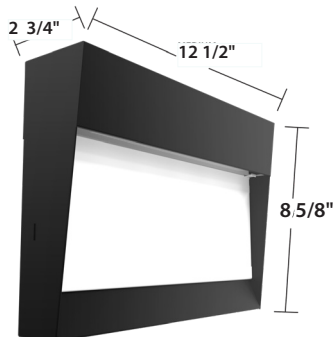

DIMENSIONS

W17 SMALL : 30W & 33W

Weight 3.6 lbs.

W17 LARGE : 139W

Weight 7.4 lbs.

W17 MEDIUM : 50W, 69W & 86W

Weight 4.8 lbs.

W17™ Ultra-Economy Wall Packs