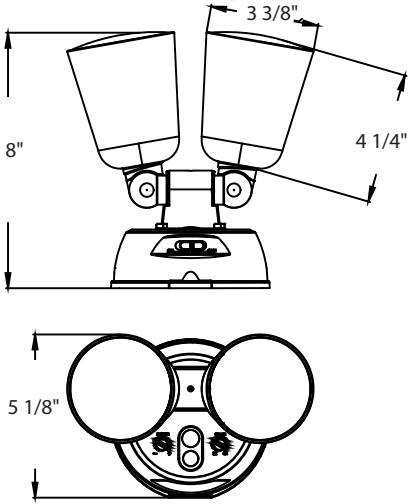

## DIMENSIONS

L2X  
Weight: 1.2 lbs