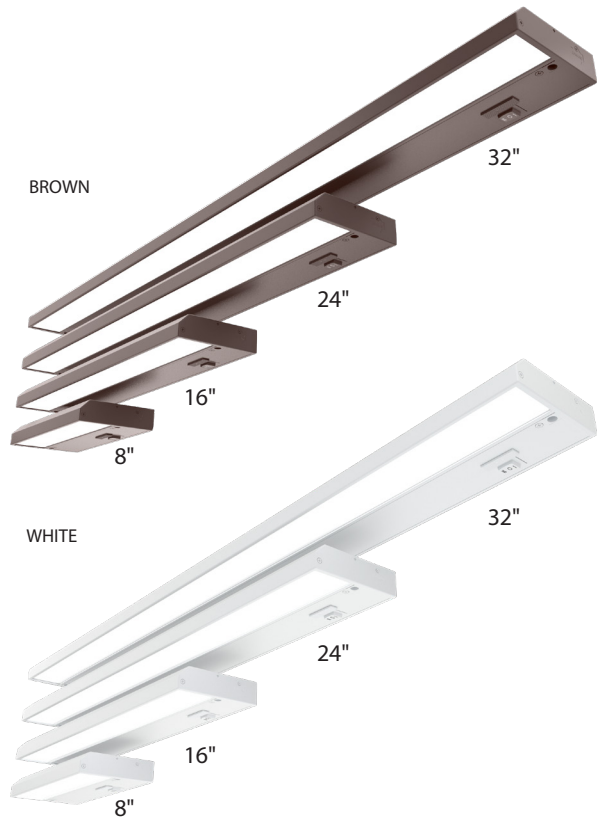

KNOOK® Field-Adjustable Undercabinet Light

PROJECT:

DATE:

TYPE:

PREPARED BY:

KEY FEATURES

- Available in four different sizes: 32", 24", 16" and 8"
- Field-adjustable CCT: 2700/3000/3500/4000/5000K
- Adjustable Power: 32": 8W at 50%, 16W at 100%
24": 7W at 50%, 13W at 100%
16": 5W at 50%, 9W at 100%
8": 2W at 50%, 4W at 100%
- Can easily be daisy chained with accessory cables
- Compatible with common ELV & TRIAC dimmers
- UL Listed for dry locations only