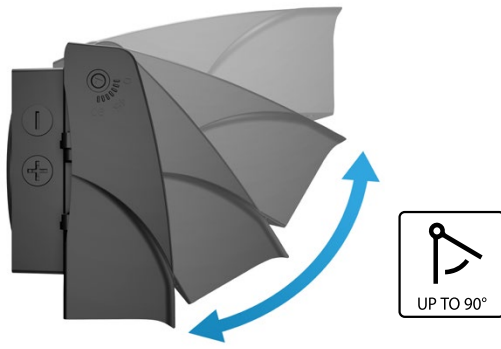

RAB®

FIELD
ADJUSTABLE

Ultra-economy wall packs.

SLIM17 — The options you want at the price you need.

Field-adjustable control.

The SLIM17 comes with a field-adjustable CCT switch inside the fixture that allows you to choose between 3000, 4000 and 5000K color temperatures.

INTEGRATED
PHOTOCELL

EASY INSTALL

IP65
RATING

5-YEAR, LIMITED
WARRANTY

RAB's warranty is subject to all
terms and conditions found at
rablighting.com/warranty

Control where light goes.

The SLIM17 comes in 15W and 30W models and has fully adjustable cut off, from full cutoff up to 90° in 15° increments, so you can put the light where you need it.

The proof is in the performance.

Tight budgets don't mean having to sacrifice on performance. The SLIM17 delivers 70+ CRI and a high efficacy of up to 130 lm/W, all with 0-10V dimming. Its diffuse, uniform output comes without the flickering or humming often found in ultra-economy lighting.

When mounted and kept at its 0° setting, the SLIM FA is a full cutoff wall pack and is Dark Sky friendly.

Easy installation.

Hinged wiring access and conduit entries on the back, sides, top and bottom make installation a snap.