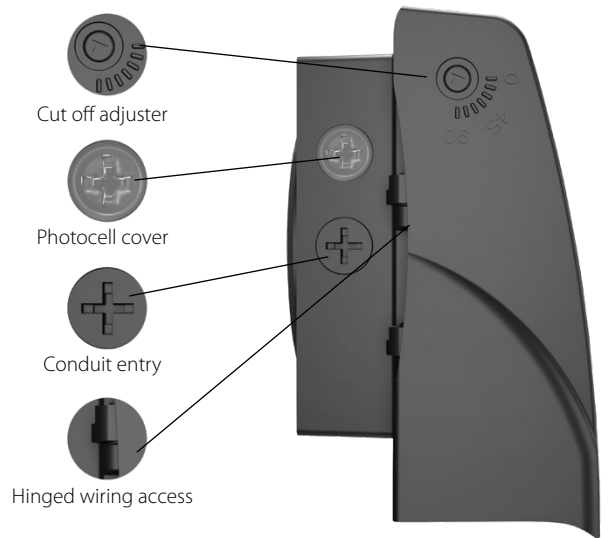

INTEGRATED
PHOTOCELL

EASY INSTALL

IP65
RATING

5-YEAR, LIMITED
WARRANTY

RAB's warranty is subject to all
terms and conditions found at
rablighting.com/warranty

Control where light goes.

The SLIM17 comes in 15W and 30W models and has fully adjustable cut off, from full cutoff up to 90° in 15° increments, so you can put the light where you need it.

The proof is in the performance.

Tight budgets don't mean having to sacrifice on performance. The SLIM17 delivers 70+ CRI and a high efficacy of up to 130 lm/W, all with 0-10V dimming. Its diffuse, uniform output comes without the flickering or humming often found in ultra-economy lighting.

Ordering Matrix

Family	Wattage	Style	Color Temp	Finish	Driver/Voltage	Options
SLIM17FA	15 30	ADJ Angle Adjustable	Blank 5000K/4000K/3000K selectable	Blank Bronze	Blank 120-277V	Blank Integrated button photocell

When mounted and kept at its 0° setting, the SLIM FA is a full cutoff wall pack and is Dark Sky friendly.

Easy installation.

Hinged wiring access and conduit entries on the back, sides, top and bottom make installation a snap.