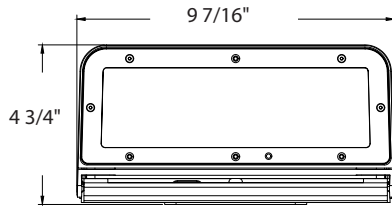

SLIM22 Adjustable Throw Wall Pack

DIMENSIONS

SLIM22-S

Weight: 6.0 lbs

SLIM22-M

Weight: 8.4 lbs

SLIM22-L

Weight: 11.7 lbs