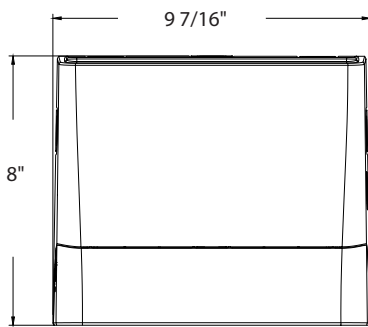

SLIM22 Adjustable Throw Wall Pack

DIMENSIONS

SLIM22-S

Weight: 6.0 lbs

SLIM22-M

Weight: 8.4 lbs

SLIM22-L

Weight: 11.7 lbs