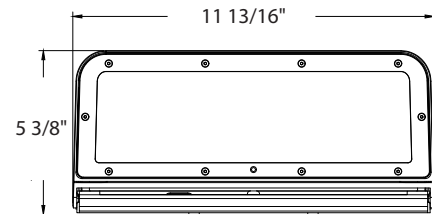

SLIM22 Adjustable Throw Wall Pack

DIMENSIONS

SLIM22-S

Weight: 6.0 lbs

SLIM22-M

Weight: 8.4 lbs

SLIM22-L

Weight: 11.7 lbs