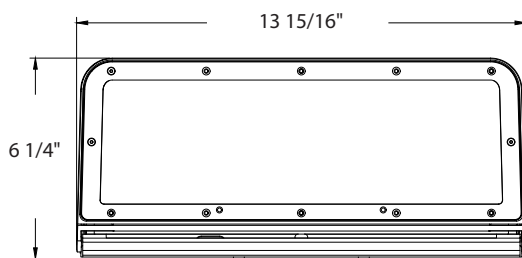

SLIM22 Adjustable Throw Wall Pack

DIMENSIONS

SLIM22-S

Weight: 6.0 lbs

SLIM22-M

Weight: 8.4 lbs

SLIM22-L

Weight: 11.7 lbs