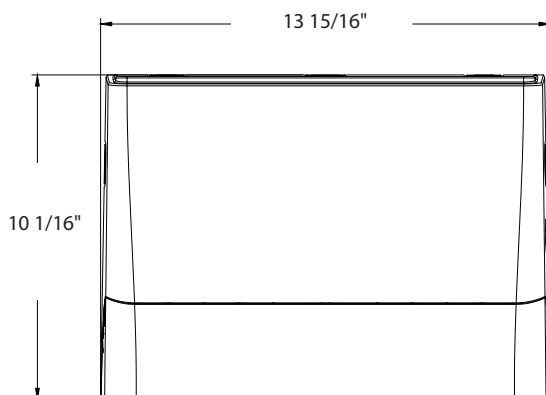

SLIM22 Adjustable Throw Wall Pack

DIMENSIONS

SLIM22-S

Weight: 6.0 lbs

SLIM22-M

Weight: 8.4 lbs

SLIM22-L

Weight: 11.7 lbs