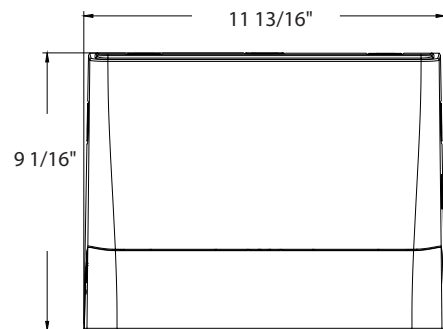

SLIM22 Adjustable Throw Wall Pack

DIMENSIONS

SLIM22-S

Weight: 6.0 lbs

SLIM22-M

Weight: 8.4 lbs

SLIM22-L

Weight: 11.7 lbs