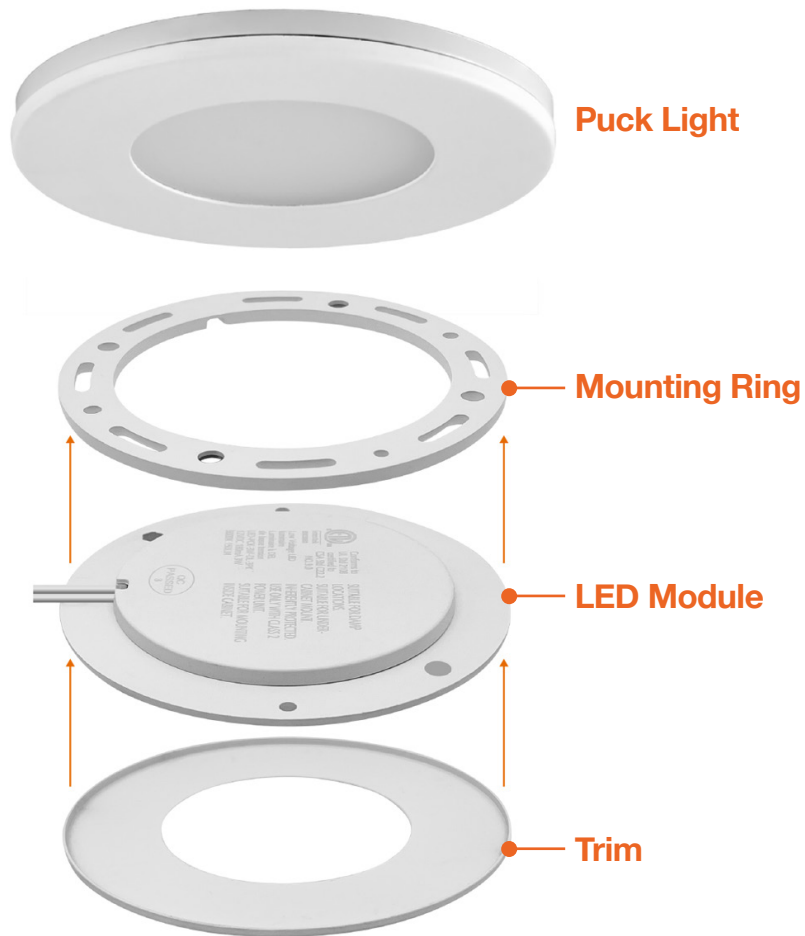

Undercabinet Puck Lights

Interchangeable Trims

Detail Specifications:

- Finish: White Standard
- Trim options: Black, bronze, brushed nickel, silver, copper
- IP Rating: Indoor Use IP20
- Beam Angle: 180°
- Chip: SMD 2835, R9 >50, CRI >80
- Material: plastic surface mount, iron trim, PMMA lens
- Operating Temperature: -4° - 114° F
- Direction: Horizontal or Vertical

Driver Options:

- 12V or 24V DC available
- For use with constant voltage transformer

Mounting & Installation:

- Recess mounted (2.25" hole)
- Surface mounted (ring included)
- 39" split wire leads and jumper connectors for easy daisy chain
- View installation guide for more details

Optional Trims (White Included)

LED-PCK-TRIM-BRZ
Bronze
LED-PCK-TRIM-BLK
Black
LED-PCK-TRIM-SL
Silver
LED-PCK-TRIM-BNI
Brushed Nickel
LED-PCK-TRIM-CP
Copper

Optional Accessories

ET-12V-12W
Electronic transformer (non-dimmable).
Connects to wall outlet. Quick connect.
CV-12V-DC-20W-DIM
Constant Voltage Transformer - Hardwire
CV-12V-DC-60W-DIM
Constant Voltage Transformer - Hardwire
CV-12V-DC-150W-DIM
Constant Voltage Transformer - Hardwire
CV-24V-DC-60W-DIM
Constant Voltage Transformer - Hardwire

Specs and model numbers are subject to change with or without notice

FEATURES

DIMENSIONS

Undercabinet Puck Lights

Interchangeable Trims

Fixture Model	Voltage	Watts	Lumens	Color	CRI
LED-PCK-3W-27K-12V	12V	3w	300	2700k	>90
LED-PCK-3W-30K-12V	12V	3w	300	3000k	>90
LED-PCK-3W-40K-12V	12V	3w	300	4000k	>90
LED-PCK-3W-50K-12V	12V	3w	300	5000k	>90
LED-PCK-3W-27K-24V	24V	3w	300	2700k	>90
LED-PCK-3W-30K-24V	24V	3w	300	3000k	>90
LED-PCK-3W-40K-24V	24V	3w	300	4000k	>90
LED-PCK-3W-50K-24V	24V	3w	300	5000k	>90
LED-PCK-3W-27K-12V-3PK	12V	3w	300	2700k	>90
LED-PCK-3W-30K-12V-3PK	12V	3w	300	3000k	>90
LED-PCK-3W-40K-12V-3PK	12V	3w	300	4000k	>90
LED-PCK-3W-50K-12V-3PK	12V	3w	300	5000k	>90