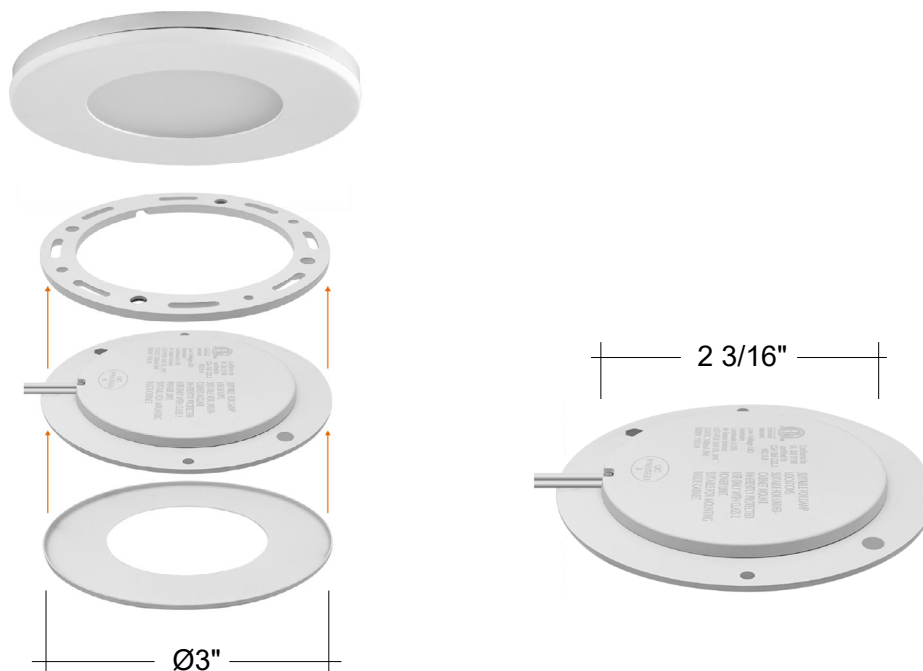

Undercabinet Puck Lights

Interchangeable Trims

Detail Specifications:

- Finish: White Standard
- Trim options: Black, bronze, brushed nickel, silver, copper
- IP Rating: Indoor Use IP20
- Beam Angle: 180°
- Chip: SMD 2835, R9 >50, CRI >80
- Material: plastic surface mount, iron trim, PMMA lens
- Operating Temperature: -4° - 114° F
- Direction: Horizontal or Vertical

Applications:

- Under Cabinet
- Over Cabinet
- Displays
- Indoor Use

Product Information:

- Sturdy di-cast aluminum housing finished with corrosion free powder coat
- Ultra slim profile, only 0.27" thick
- Interchangeable trim finishes (white included)

Optional Trims (White Included)

LED-PCK-TRIM-BRZ
Bronze
LED-PCK-TRIM-BLK
Black
LED-PCK-TRIM-SL
Silver
LED-PCK-TRIM-BNI
Brushed Nickel
LED-PCK-TRIM-CP
Copper

Optional Accessories

ET-12V-12W
Electronic transformer (non-dimmable).
Connects to wall outlet. Quick connect.
CV-12V-DC-20W-DIM
Constant Voltage Transformer - Hardwire
CV-12V-DC-60W-DIM
Constant Voltage Transformer - Hardwire
CV-12V-DC-150W-DIM
Constant Voltage Transformer - Hardwire
CV-24V-DC-60W-DIM
Constant Voltage Transformer - Hardwire

Specs and model numbers are subject to change with or without notice

FEATURES

DIMENSIONS

Undercabinet Puck Lights

Interchangeable Trims

Fixture Model	Voltage	Watts	Lumens	Color	CRI
LED-PCK-3W-27K-12V	12V	3w	300	2700k	>90
LED-PCK-3W-30K-12V	12V	3w	300	3000k	>90
LED-PCK-3W-40K-12V	12V	3w	300	4000k	>90
LED-PCK-3W-50K-12V	12V	3w	300	5000k	>90
LED-PCK-3W-27K-24V	24V	3w	300	2700k	>90
LED-PCK-3W-30K-24V	24V	3w	300	3000k	>90
LED-PCK-3W-40K-24V	24V	3w	300	4000k	>90
LED-PCK-3W-50K-24V	24V	3w	300	5000k	>90
LED-PCK-3W-27K-12V-3PK	12V	3w	300	2700k	>90
LED-PCK-3W-30K-12V-3PK	12V	3w	300	3000k	>90
LED-PCK-3W-40K-12V-3PK	12V	3w	300	4000k	>90
LED-PCK-3W-50K-12V-3PK	12V	3w	300	5000k	>90