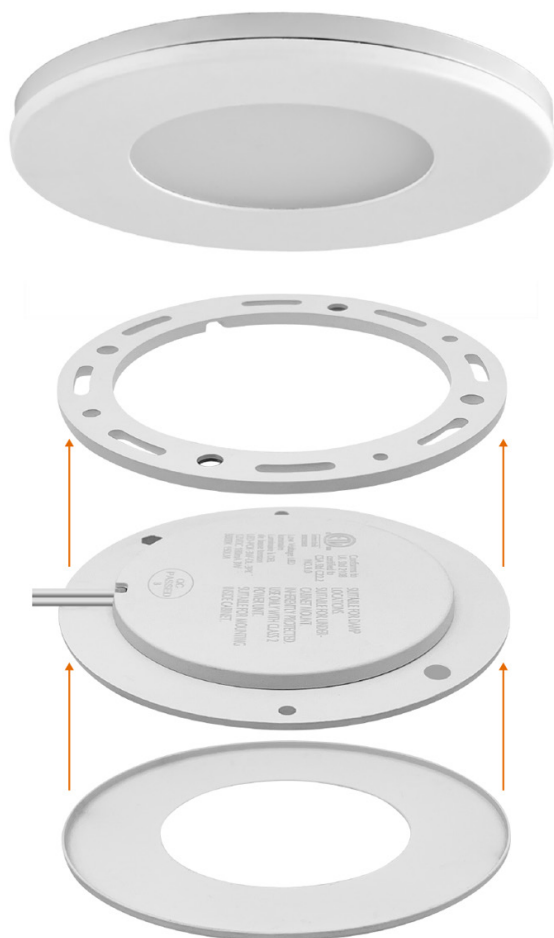

Undercabinet Puck Lights

Interchangeable Trims

Detail Specifications:

- Finish: White Standard
- Trim options: Black, bronze, brushed nickel, silver, copper
- IP Rating: Indoor Use IP20
- Beam Angle: 180°
- Chip: SMD 2835, R9 >50, CRI >80
- Material: plastic surface mount, iron trim, PMMA lens
- Operating Temperature: -4° - 114° F
- Direction: Horizontal or Vertical

Applications:

- Under Cabinet
- Over Cabinet
- Displays
- Indoor Use

Product Information:

- Sturdy di-cast aluminum housing finished with corrosion free powder coat
- Ultra slim profile, only 0.27" thick
- Interchangeable trim finishes (white included)

Driver Options:

- 12V or 24V DC available
- For use with constant voltage transformer

Mounting & Installation:

- Recess mounted (2.25" hole)
- Surface mounted (ring included)
- 39" split wire leads and jumper connectors for easy daisy chain
- View installation guide for more details

Specs and model numbers are subject to change with or without notice

FEATURES

DIMENSIONS

Undercabinet Puck Lights

Interchangeable Trims

Fixture Model	Voltage	Watts	Lumens	Color	CRI
LED-PCK-3W-27K-12V	12V	3w	300	2700k	>90
LED-PCK-3W-30K-12V	12V	3w	300	3000k	>90
LED-PCK-3W-40K-12V	12V	3w	300	4000k	>90
LED-PCK-3W-50K-12V	12V	3w	300	5000k	>90
LED-PCK-3W-27K-24V	24V	3w	300	2700k	>90
LED-PCK-3W-30K-24V	24V	3w	300	3000k	>90
LED-PCK-3W-40K-24V	24V	3w	300	4000k	>90
LED-PCK-3W-50K-24V	24V	3w	300	5000k	>90
LED-PCK-3W-27K-12V-3PK	12V	3w	300	2700k	>90
LED-PCK-3W-30K-12V-3PK	12V	3w	300	3000k	>90
LED-PCK-3W-40K-12V-3PK	12V	3w	300	4000k	>90
LED-PCK-3W-50K-12V-3PK	12V	3w	300	5000k	>90