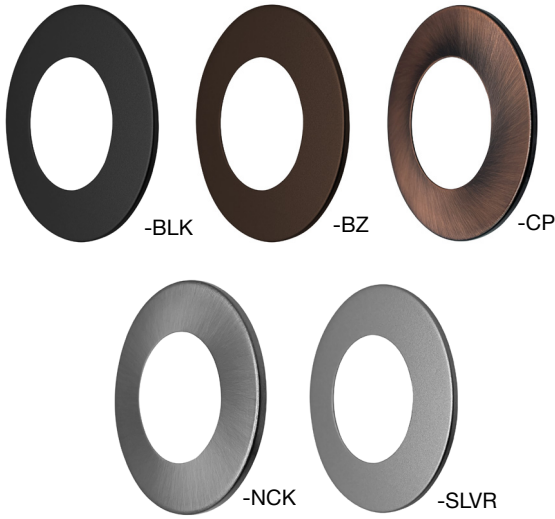

Optional Trims (White Included)

LED-PCK-TRIM-BRZ
Bronze
LED-PCK-TRIM-BLK
Black
LED-PCK-TRIM-SL
Silver
LED-PCK-TRIM-BNI
Brushed Nickel
LED-PCK-TRIM-CP
Copper

Optional Accessories

ET-12V-12W
Electronic transformer (non-dimmable).
Connects to wall outlet. Quick connect.
CV-12V-DC-20W-DIM
Constant Voltage Transformer - Hardwire
CV-12V-DC-60W-DIM
Constant Voltage Transformer - Hardwire
CV-12V-DC-150W-DIM
Constant Voltage Transformer - Hardwire
CV-24V-DC-60W-DIM
Constant Voltage Transformer - Hardwire

Specs and model numbers are subject to change with or without notice

FEATURES

DIMENSIONS

Undercabinet Puck Lights

Interchangeable Trims

Fixture Model	Voltage	Watts	Lumens	Color	CRI
LED-PCK-3W-27K-12V	12V	3w	300	2700k	>90
LED-PCK-3W-30K-12V	12V	3w	300	3000k	>90
LED-PCK-3W-40K-12V	12V	3w	300	4000k	>90
LED-PCK-3W-50K-12V	12V	3w	300	5000k	>90
LED-PCK-3W-27K-24V	24V	3w	300	2700k	>90
LED-PCK-3W-30K-24V	24V	3w	300	3000k	>90
LED-PCK-3W-40K-24V	24V	3w	300	4000k	>90
LED-PCK-3W-50K-24V	24V	3w	300	5000k	>90
LED-PCK-3W-27K-12V-3PK	12V	3w	300	2700k	>90
LED-PCK-3W-30K-12V-3PK	12V	3w	300	3000k	>90
LED-PCK-3W-40K-12V-3PK	12V	3w	300	4000k	>90
LED-PCK-3W-50K-12V-3PK	12V	3w	300	5000k	>90

TRIMS

Trim Model	Description
LED-PCK-TRM-BLK	Puck Light Trim, Black
LED-PCK-TRM-BZ	Puck Light Trim, Bronze
LED-PCK-TRM-CP	Puck Light Trim, Copper
LED-PCK-TRM-NCK	Puck Light Trim, Brushed Nickel
LED-PCK-TRM-SLVR	Puck Light Trim, Silver