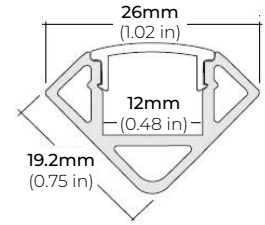

### DIMENSIONS

#### SURFACE PROFILES

##### ALU-SF

LENGTHS 39" | 78" | 84" | 98"  
LENS Clear, Frosted  
FINISH Black | Silver

##### ALU-CN (CORNER)

LENGTHS 39" | 78" | 84" | 96"  
LENS Clear, Frosted  
FINISH Silver