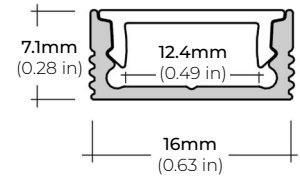

ALP-20

LENGTHS 49" | 84" | 98"
LENS Frosted
FINISH White | Black | Silver