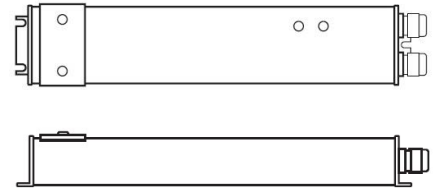

LSM-55

5.5W INDOOR FLEXIBLE LED STRIP

COMPATIBLE TRANSFORMERS

PSDE SERIES
0-10V DIMMING W/ JUNCTION BOX

PSDE-60W-24V-010-JB   CLASS 2   12.1" X 2.36" X 1.4"
PSDE-96W-24V-010-JB   CLASS 2   12.1" X 2.36" X 1.4"