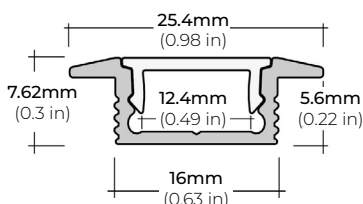

RECESSED PROFILES

ALP-20R

LENGTHS 49" | 98"
LENS Frosted
FINISH White | Black | Silver