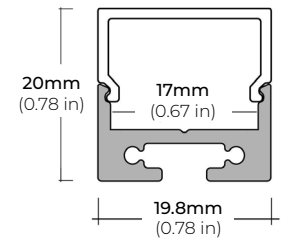

* For more compatible profiles, visit corelightingusa.com