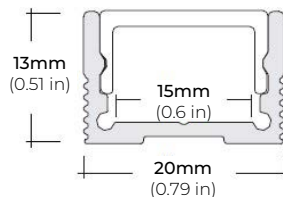

ALP-70

LENGTHS 49" | 84" | 98"
LENS Frosted
FINISH Black | Silver

ALP-80

LENGTHS 49" | 98"
LENS Frosted
FINISH Silver