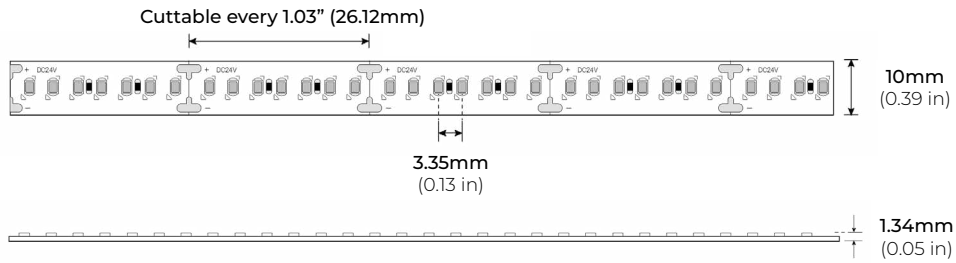

LSM-55

5.5W INDOOR FLEXIBLE LED STRIP

DIMENSIONS

COMPATIBLE CONNECTORS

HP PRO CONNECTORS

QUICK CONNECT SNAP-ON

- LSA-HW8-HPX10 8" HARDWIRE CONNECTOR
- LSA-HW24-HPX10 24" HARDWIRE CONNECTOR
- LSA-HW60-HPX10 60" HARDWIRE CONNECTOR
- LSA-HW120-HPX10 120" HARDWIRE CONNECTOR

- LSA-EX3-HPX10 3" LINK
- LSA-EX8-HPX10 8" LINK
- LSA-EX24-HPX10 24" LINK

- LSA-DC24-HP-X10 24" DC CONNECTOR