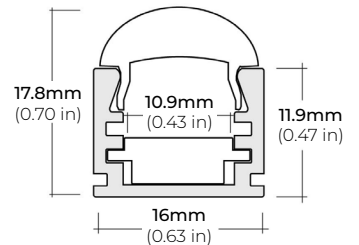

LSM-55

5.5W INDOOR FLEXIBLE LED STRIP

COMPATIBLE ALUMINUM PROFILES

SURFACE PROFILES

ALU-SF

LENGTHS 39" | 78" | 84" | 98"
LENS Clear, Frosted
FINISH Black | Silver

ALU-CN (CORNER)

LENGTHS 39" | 78" | 84" | 96"
LENS Clear, Frosted
FINISH Silver

ALU-DS100

LENGTHS 39" | 78" | 84"
LENS Clear, Frosted
FINISH Silver

ALP-20

LENGTHS 49" | 84" | 98"
LENS Frosted
FINISH White | Black | Silver

ALP-35

LENGTHS 48" | 96"
LENS Frosted
FINISH White | Black | Silver

ALP-50C (CORNER)

LENGTHS 48" | 84" | 98"
LENS Frosted
FINISH Black | Silver

ALP-60

LENGTHS 49" | 84" | 98"
LENS Frosted
FINISH White | Black | Silver

ALP-65

LENGTHS 48" | 84"
LENS Clear
FINISH Silver

ALP-70

LENGTHS 49" | 84" | 98"
LENS Frosted
FINISH Black | Silver

ALP-80

LENGTHS 49" | 98"
LENS Frosted
FINISH Silver

* For more compatible profiles, visit corelightingusa.com

RECESSED PROFILES

ALP-20R

LENGTHS 49" | 98"
LENS Frosted
FINISH White | Black | Silver

ALP-60R

LENGTHS 49" | 84" | 98"
LENS Frosted
FINISH White | Black | Silver

* For more compatible profiles, visit corelightingusa.com