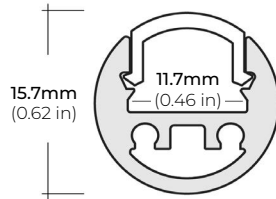

ALP-35

LENGTHS 48" | 96"
LENS Frosted
FINISH White | Black | Silver