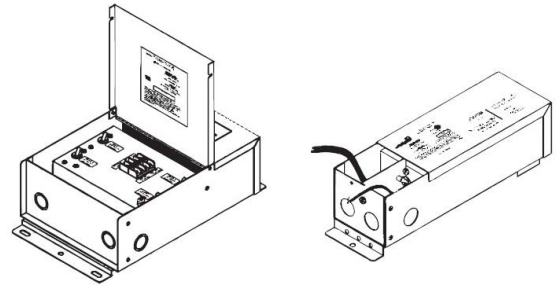

PSDH SERIES HIGH PERFORMANCE MAGNETIC LOW VOLTAGE (MLV)

PSDH-48W-24V	CLASS 2	11.25" X 3.37" X 3.25"
PSDH-96W-24V	CLASS 2	11.25" X 3.37" X 3.25"
PSDH-288W-24V	CLASS 2	14.25" X 8.43" X 4.43"