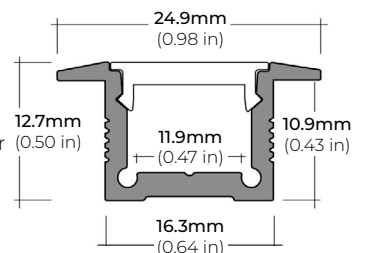

ALP-60R

LENGTHS 49" | 84" | 98"
LENS Frosted
FINISH White | Black | Silver