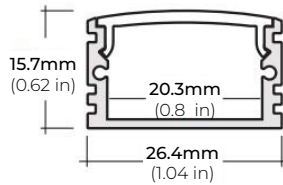

ALU-DS100

LENGTHS 39" | 78" | 84"
LENS Clear, Frosted
FINISH Silver