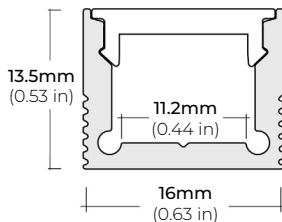

ALP-60

LENGTHS 49" | 84" | 98"
LENS Frosted
FINISH White | Black | Silver

ALP-65

LENGTHS 48" | 84"
LENS Clear
FINISH Silver