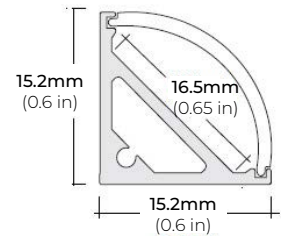

ALP-50C (CORNER)

LENGTHS 48" | 84" | 98"
LENS Frosted
FINISH Black | Silver