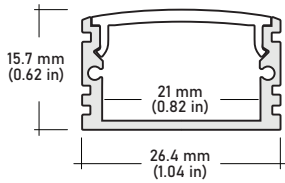

SPECIFICATIONS

INPUT VOLTAGE	24V DC
POWER CONSUMPTION	5W per foot
LUMEN OUTPUT	595 Lumens per foot
NO. OF LEDs	64 LEDs per foot
BEAM ANGLE	120°
CRI	95+
DIMMING	MLV, ELV, 0-10 and TRIAC
MAXIMUM RUN LENGTH	20 Feet
FIELD CUTTABLE	Every 1.5 in
IP RATING	IP54 dry location (indoor)
LUMEN MAINTENANCE	50,000 hrs.
OPERATING TEMPERATURE	-40°F(-40°C)~+140°F(+60°C)
BINNING	1.5 Step Macadam Elipse
CERTIFICATIONS	UL listed, TITLE 24 JA8
DIMENSIONS	0.5" x 0.125 (width x height)

	COLOR TEMP	CRI	LUMEN/FT
--	------------	-----	----------

2700K	95	545
3000K	95	565
3500K	95	595
4000K	95	610

LSM50HF

5W High-Output Indoor Flexible LED Strip

STANDARD ORDERING CODE

Model	Color Temp	Length	Voltage	Profile
LSM50HF	27K 2700K	16 16.4 Ft.	24 24 Volts	²See p3 for options
	30K 3000K	100 100 Ft.		
	35K 3500K	¹XX per Ft.		
	40K 4000K			

NOTE:

- 1** = Custom length per Ft. cuttable every 1.5"
- 2** = Custom color finishes require powder coating. Allow 7 days lead time.

LSM50HF

5W High-Output Indoor Flexible LED Strip

COMPATIBLE ALUMINUM PROFILES

ALU-DS100 Surface Wide
LENGTHS 39^{3/8"} | 78^{7/8"} | 96"
LENS Clear, Frosted
FINISH Silver

ALP-50C Surface, Corner
LENGTHS 49.25" | 98.5"
LENS Frosted
FINISH White | Black | Silver

ALP-70 Surface
LENGTHS 49.25" | 98.5"
LENS Frosted
FINISH White | Black | Silver