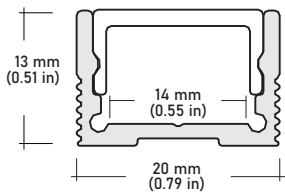

LSM50HF

5W High-Output Indoor Flexible LED Strip

JOB NAME: _____
LOCATION: _____
QUOTE/REF#: _____

LSM50HF High-output flexible LED strip is designed to produce more than 595 Lumens at 5.0 Watts per foot. This field cuttable, indoor LED strip features a low profile design that allows it to be attached almost anywhere. It is suitable for most common lighting applications. The LSM50HF produces a 120° light beam spread and is available in different color temperatures to fit your specific needs.

SPECIFICATIONS

INPUT VOLTAGE	24V DC
POWER CONSUMPTION	5W per foot
LUMEN OUTPUT	595 Lumens per foot
NO. OF LEDs	64 LEDs per foot
BEAM ANGLE	120°
CRI	95+
DIMMING	MLV, ELV, 0-10 and TRIAC
MAXIMUM RUN LENGTH	20 Feet
FIELD CUTTABLE	Every 1.5 in
IP RATING	IP54 dry location (indoor)
LUMEN MAINTENANCE	50,000 hrs.
OPERATING TEMPERATURE	-40°F(-40°C)~+140°F(+60°C)
BINNING	1.5 Step Macadam Elipse
CERTIFICATIONS	UL listed, TITLE 24 JA8
DIMENSIONS	0.5" x 0.125 (width x height)

NOTE:

- 1** = Custom length per Ft. cuttable every 1.5"
- 2** = Custom color finishes require powder coating. Allow 7 days lead time.

LSM50HF

5W High-Output Indoor Flexible LED Strip

COMPATIBLE ALUMINUM PROFILES

ALU-DS100 Surface Wide
LENGTHS 39^{3/8"} | 78^{7/8"} | 96"
LENS Clear, Frosted
FINISH Silver

ALP-50C Surface, Corner
LENGTHS 49.25" | 98.5"
LENS Frosted
FINISH White | Black | Silver

ALP-70 Surface
LENGTHS 49.25" | 98.5"
LENS Frosted
FINISH White | Black | Silver