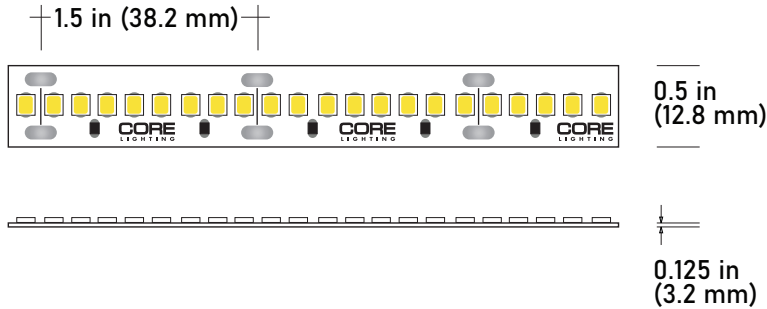

LSM50HF

5W High-Output Indoor Flexible LED Strip

JOB NAME: _____
LOCATION: _____
QUOTE/REF#: _____

LSM50HF High-output flexible LED strip is designed to produce more than 595 Lumens at 5.0 Watts per foot. This field cuttable, indoor LED strip features a low profile design that allows it to be attached almost anywhere. It is suitable for most common lighting applications. The LSM50HF produces a 120° light beam spread and is available in different color temperatures to fit your specific needs.

SPECIFICATIONS

INPUT VOLTAGE	24V DC
POWER CONSUMPTION	5W per foot
LUMEN OUTPUT	595 Lumens per foot
NO. OF LEDs	64 LEDs per foot
BEAM ANGLE	120°
CRI	95+
DIMMING	MLV, ELV, 0-10 and TRIAC
MAXIMUM RUN LENGTH	20 Feet
FIELD CUTTABLE	Every 1.5 in
IP RATING	IP54 dry location (indoor)
LUMEN MAINTENANCE	50,000 hrs.
OPERATING TEMPERATURE	-40°F(-40°C)~+140°F(+60°C)
BINNING	1.5 Step Macadam Elipse
CERTIFICATIONS	UL listed, TITLE 24 JA8
DIMENSIONS	0.5" x 0.125 (width x height)

FEATURES

- 5W per Foot
- 109 Lumens per watt
- 95+ CRI
- California TITLE 24 JA8 compliant
- High efficacy level
- Suitable for accent or ambient lighting
- Multiple CCT options available
- Superior COLOR RENDERING INDEX (CRI)
- Dimmable with CORE Lighting dimmable drivers
- Approved for closet / storage space installation per NEC 410.16(A)(3) and 410.16(C)(5)

	COLOR TEMP	CRI	LUMEN/FT
--	------------	-----	----------

2700K	95	545
3000K	95	565
3500K	95	595
4000K	95	610

LSM50HF

5W High-Output Indoor Flexible LED Strip

STANDARD ORDERING CODE

Model	Color Temp	Length	Voltage	Profile
LSM50HF	27K 2700K	16 16.4 Ft.	24 24 Volts	²See p3 for options
	30K 3000K	100 100 Ft.		
	35K 3500K	¹XX per Ft.		
	40K 4000K			