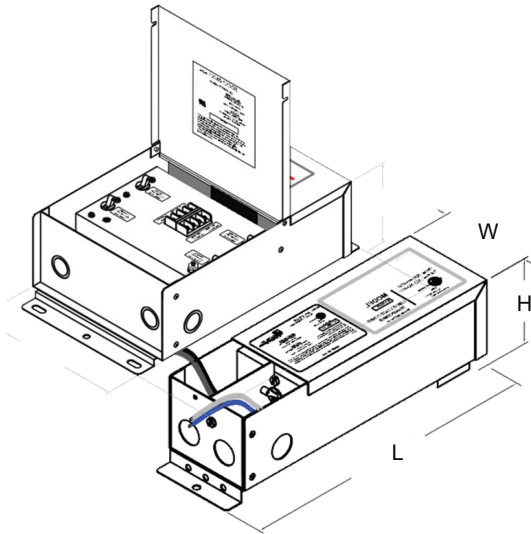

LSM50HF

5W High-Output Indoor Flexible LED Strip

COMPATIBLE TRANSFORMERS

PSDH SERIES | HIGH PERFORMANCE MAGNETIC LOW VOLTAGE (MLV)

PSDH-48W-24V	CLASS 2	11.25"x 3.37"x 3.25"
PSDH-96W-24V	CLASS 2	11.25"x 3.37"x 3.25"
PSDH-288W-24V	CLASS 2	14.25"x 8.43"x 4.43"