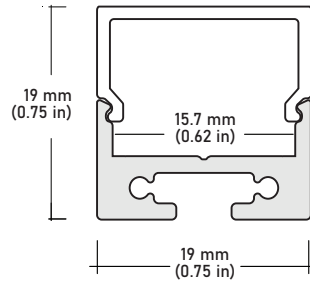

SPECIFICATIONS

INPUT VOLTAGE	24V DC
POWER CONSUMPTION	5W per foot
LUMEN OUTPUT	595 Lumens per foot
NO. OF LEDs	64 LEDs per foot
BEAM ANGLE	120°
CRI	95+
DIMMING	MLV, ELV, 0-10 and TRIAC
MAXIMUM RUN LENGTH	20 Feet
FIELD CUTTABLE	Every 1.5 in
IP RATING	IP54 dry location (indoor)
LUMEN MAINTENANCE	50,000 hrs.
OPERATING TEMPERATURE	-40°F(-40°C)~+140°F(+60°C)
BINNING	1.5 Step Macadam Elipse
CERTIFICATIONS	UL listed, TITLE 24 JA8
DIMENSIONS	0.5" x 0.125 (width x height)

NOTE:

- 1** = Custom length per Ft. cuttable every 1.5"
- 2** = Custom color finishes require powder coating. Allow 7 days lead time.

LSM50HF

5W High-Output Indoor Flexible LED Strip

COMPATIBLE ALUMINUM PROFILES

ALU-DS100 Surface Wide
LENGTHS 39^{3/8"} | 78^{7/8"} | 96"
LENS Clear, Frosted
FINISH Silver

ALP-50C Surface, Corner
LENGTHS 49.25" | 98.5"
LENS Frosted
FINISH White | Black | Silver

ALP-70 Surface
LENGTHS 49.25" | 98.5"
LENS Frosted
FINISH White | Black | Silver