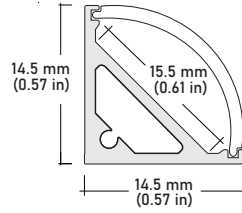

SPECIFICATIONS

INPUT VOLTAGE	24V DC
POWER CONSUMPTION	5W per foot
LUMEN OUTPUT	595 Lumens per foot
NO. OF LEDs	64 LEDs per foot
BEAM ANGLE	120°
CRI	95+
DIMMING	MLV, ELV, 0-10 and TRIAC
MAXIMUM RUN LENGTH	20 Feet
FIELD CUTTABLE	Every 1.5 in
IP RATING	IP54 dry location (indoor)
LUMEN MAINTENANCE	50,000 hrs.
OPERATING TEMPERATURE	-40°F(-40°C)~+140°F(+60°C)
BINNING	1.5 Step Macadam Elipse
CERTIFICATIONS	UL listed, TITLE 24 JA8
DIMENSIONS	0.5" x 0.125 (width x height)

NOTE:

- 1** = Custom length per Ft. cuttable every 1.5"
- 2** = Custom color finishes require powder coating. Allow 7 days lead time.

LSM50HF

5W High-Output Indoor Flexible LED Strip

COMPATIBLE ALUMINUM PROFILES

ALU-DS100 Surface Wide
LENGTHS 39^{3/8"} | 78^{7/8"} | 96"
LENS Clear, Frosted
FINISH Silver

ALP-50C Surface, Corner
LENGTHS 49.25" | 98.5"
LENS Frosted
FINISH White | Black | Silver

ALP-70 Surface
LENGTHS 49.25" | 98.5"
LENS Frosted
FINISH White | Black | Silver