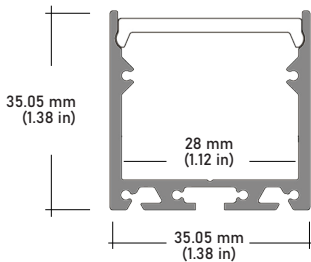

SPECIFICATIONS

INPUT VOLTAGE	24V DC
POWER CONSUMPTION	5W per foot
LUMEN OUTPUT	595 Lumens per foot
NO. OF LEDs	64 LEDs per foot
BEAM ANGLE	120°
CRI	95+
DIMMING	MLV, ELV, 0-10 and TRIAC
MAXIMUM RUN LENGTH	20 Feet
FIELD CUTTABLE	Every 1.5 in
IP RATING	IP54 dry location (indoor)
LUMEN MAINTENANCE	50,000 hrs.
OPERATING TEMPERATURE	-40°F(-40°C)~+140°F(+60°C)
BINNING	1.5 Step Macadam Elipse
CERTIFICATIONS	UL listed, TITLE 24 JA8
DIMENSIONS	0.5" x 0.125 (width x height)

ALU-DS100 Surface Wide
LENGTHS 39^{3/8"} | 78^{7/8"} | 96"
LENS Clear, Frosted
FINISH Silver

ALP-50C Surface, Corner
LENGTHS 49.25" | 98.5"
LENS Frosted
FINISH White | Black | Silver

ALP-70 Surface
LENGTHS 49.25" | 98.5"
LENS Frosted
FINISH White | Black | Silver

ALP-80 Surface, Suspended
LENGTHS 49.25" | 98.5"
LENS Frosted
FINISH Silver

ALP-90 Surface
LENGTHS 48" | 96"
LENS Frosted
FINISH Silver

ALP-130 Surface, Suspended
LENGTHS 49.25" | 98.5"
LENS Frosted
FINISH Silver