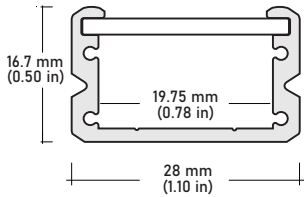

SPECIFICATIONS

INPUT VOLTAGE	24V DC
POWER CONSUMPTION	5W per foot
LUMEN OUTPUT	595 Lumens per foot
NO. OF LEDs	64 LEDs per foot
BEAM ANGLE	120°
CRI	95+
DIMMING	MLV, ELV, 0-10 and TRIAC
MAXIMUM RUN LENGTH	20 Feet
FIELD CUTTABLE	Every 1.5 in
IP RATING	IP54 dry location (indoor)
LUMEN MAINTENANCE	50,000 hrs.
OPERATING TEMPERATURE	-40°F(-40°C)~+140°F(+60°C)
BINNING	1.5 Step Macadam Elipse
CERTIFICATIONS	UL listed, TITLE 24 JA8
DIMENSIONS	0.5" x 0.125 (width x height)

ALU-DS100 Surface Wide
LENGTHS 39^{3/8"} | 78^{7/8"} | 96"
LENS Clear, Frosted
FINISH Silver

ALP-50C Surface, Corner
LENGTHS 49.25" | 98.5"
LENS Frosted
FINISH White | Black | Silver

ALP-70 Surface
LENGTHS 49.25" | 98.5"
LENS Frosted
FINISH White | Black | Silver

ALP-80 Surface, Suspended
LENGTHS 49.25" | 98.5"
LENS Frosted
FINISH Silver

ALP-90 Surface
LENGTHS 48" | 96"
LENS Frosted
FINISH Silver

ALP-130 Surface, Suspended
LENGTHS 49.25" | 98.5"
LENS Frosted
FINISH Silver