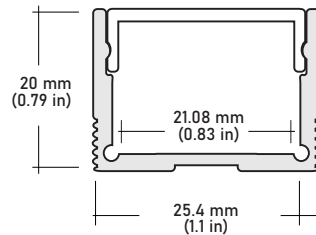

SPECIFICATIONS

INPUT VOLTAGE	24V DC
POWER CONSUMPTION	5W per foot
LUMEN OUTPUT	595 Lumens per foot
NO. OF LEDs	64 LEDs per foot
BEAM ANGLE	120°
CRI	95+
DIMMING	MLV, ELV, 0-10 and TRIAC
MAXIMUM RUN LENGTH	20 Feet
FIELD CUTTABLE	Every 1.5 in
IP RATING	IP54 dry location (indoor)
LUMEN MAINTENANCE	50,000 hrs.
OPERATING TEMPERATURE	-40°F(-40°C)~+140°F(+60°C)
BINNING	1.5 Step Macadam Elipse
CERTIFICATIONS	UL listed, TITLE 24 JA8
DIMENSIONS	0.5" x 0.125 (width x height)

ALU-DS100 Surface Wide
LENGTHS 39^{3/8"} | 78^{7/8"} | 96"
LENS Clear, Frosted
FINISH Silver

ALP-50C Surface, Corner
LENGTHS 49.25" | 98.5"
LENS Frosted
FINISH White | Black | Silver

ALP-70 Surface
LENGTHS 49.25" | 98.5"
LENS Frosted
FINISH White | Black | Silver

ALP-80 Surface, Suspended
LENGTHS 49.25" | 98.5"
LENS Frosted
FINISH Silver

ALP-90 Surface
LENGTHS 48" | 96"
LENS Frosted
FINISH Silver

ALP-130 Surface, Suspended
LENGTHS 49.25" | 98.5"
LENS Frosted
FINISH Silver