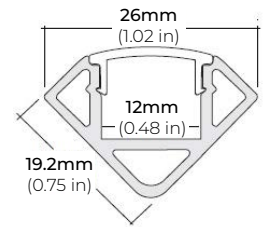

### DIMENSIONS

#### SURFACE PROFILES

##### ALU-SF

LENGTHS 39" | 78" | 84" | 98"  
LENS Clear, Frosted  
FINISH Black | Silver

##### ALU-CN (CORNER)

LENGTHS 39" | 78" | 84" | 96"  
LENS Clear, Frosted  
FINISH Silver