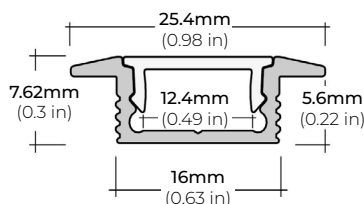

RECESSED PROFILES

ALP-20R

LENGTHS 49" | 98"
LENS Frosted
FINISH White | Black | Silver