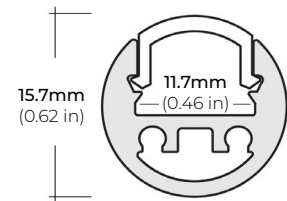

ALP-35

LENGTHS 48" | 96"
LENS Frosted
FINISH White | Black | Silver