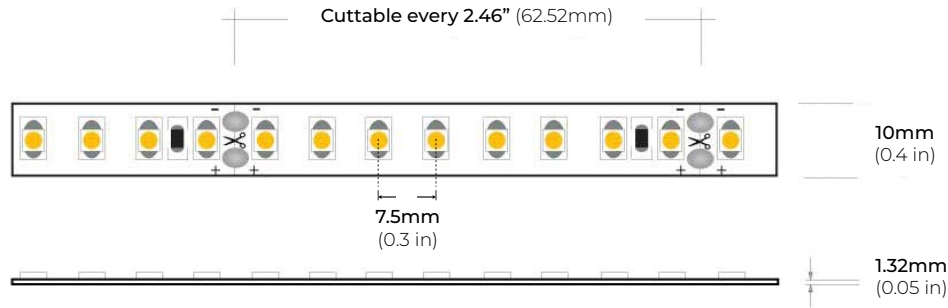

LSM-40HF

4.0W INDOOR FLEXIBLE LED STRIP

DIMENSIONS

COMPATIBLE ALUMINUM PROFILES

SURFACE PROFILES

ALU-SF

LENGTHS 39" | 78" | 84" | 98"
LENS Clear, Frosted
FINISH Black | Silver