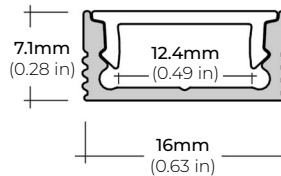

ALP-20

LENGTHS 49" | 84" | 98"
LENS Frosted
FINISH White | Black | Silver