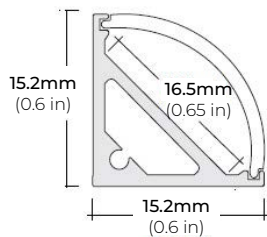

ALP-50C (CORNER)

LENGTHS 48" | 84" | 98"
LENS Frosted
FINISH Black | Silver

ALP-65

LENGTHS 48" | 84"
LENS Clear
FINISH Silver