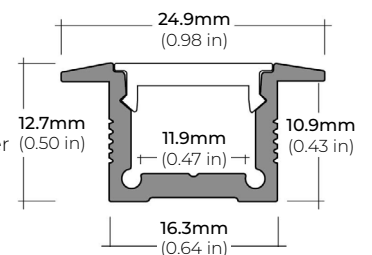

ALP-60R

LENGTHS 49" | 84" | 98"
LENS Frosted
FINISH White | Black | Silver