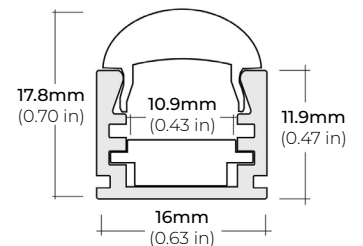

* For more compatible profiles, visit corelightingusa.com