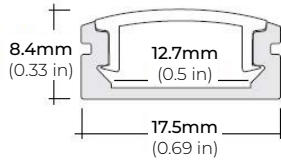

ALU-CN (CORNER)

LENGTHS 39" | 78" | 84" | 96"
LENS Clear, Frosted
FINISH Silver