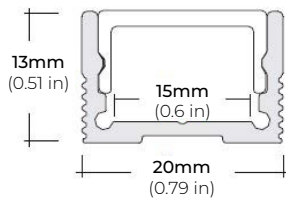

ALP-70

LENGTHS 49" | 84" | 98"
LENS Frosted
FINISH Black | Silver