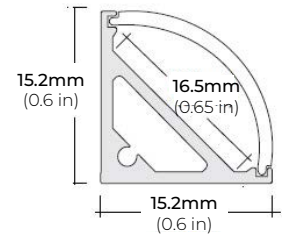

LSM-35

3W INDOOR FLEXIBLE LED STRIP

COMPATIBLE ALUMINUM PROFILES

SURFACE PROFILES

ALU-SF

LENGTHS 39" | 78" | 84" | 98"
LENS Clear, Frosted
FINISH Black | Silver

ALU-CN (CORNER)

LENGTHS 39" | 78" | 84" | 96"
LENS Clear, Frosted
FINISH Silver

ALU-DS100

LENGTHS 39" | 78" | 84"
LENS Clear, Frosted
FINISH Silver

ALP-20

LENGTHS 49" | 84" | 98"
LENS Frosted
FINISH Black | Silver

ALP-35

LENGTHS 48" | 96"
LENS Clear, Frosted
FINISH Black | Silver

ALP-50C (CORNER)

LENGTHS 48" | 84" | 98"
LENS Frosted
FINISH Black | Silver

ALP-60

LENGTHS 49" | 84" | 98"
LENS Frosted
FINISH White | Black | Silver

ALP-65

LENGTHS 48" | 84"
LENS Clear
FINISH Silver

ALP-70

LENGTHS 49" | 84" | 98"
LENS Frosted
FINISH Black | Silver

ALP-80

LENGTHS 49" | 98"
LENS Frosted
FINISH White | Black | Silver

* For more compatible profiles, visit corelightingusa.com

RECESSED PROFILES

ALP-20R

LENGTHS 49" | 98"
LENS Frosted
FINISH White | Black | Silver

ALP-60R

LENGTHS 49" | 84" | 98"
LENS Frosted
FINISH White | Black | Silver

* For more compatible profiles, visit corelightingusa.com