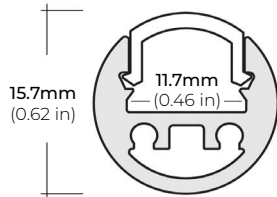

ALP-35

LENGTHS 48" | 96"
LENS Clear, Frosted
FINISH Black | Silver

ALP-50C (CORNER)

LENGTHS 48" | 84" | 98"
LENS Frosted
FINISH Black | Silver