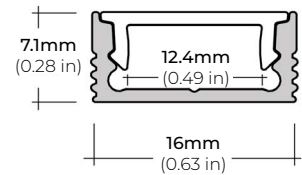

LSM-35

3W INDOOR FLEXIBLE LED STRIP

COMPATIBLE ALUMINUM PROFILES

SURFACE PROFILES

ALU-SF

LENGTHS 39" | 78" | 84" | 98"
LENS Clear, Frosted
FINISH Black | Silver

ALU-CN (CORNER)

LENGTHS 39" | 78" | 84" | 96"
LENS Clear, Frosted
FINISH Silver

ALU-DS100

LENGTHS 39" | 78" | 84"
LENS Clear, Frosted
FINISH Silver

ALP-20

LENGTHS 49" | 84" | 98"
LENS Frosted
FINISH Black | Silver

ALP-35

LENGTHS 48" | 96"
LENS Clear, Frosted
FINISH Black | Silver

ALP-50C (CORNER)

LENGTHS 48" | 84" | 98"
LENS Frosted
FINISH Black | Silver

ALP-60

LENGTHS 49" | 84" | 98"
LENS Frosted
FINISH White | Black | Silver

ALP-65

LENGTHS 48" | 84"
LENS Clear
FINISH Silver

ALP-70

LENGTHS 49" | 84" | 98"
LENS Frosted
FINISH Black | Silver

ALP-80

LENGTHS 49" | 98"
LENS Frosted
FINISH White | Black | Silver

* For more compatible profiles, visit corelightingusa.com

RECESSED PROFILES

ALP-20R

LENGTHS 49" | 98"
LENS Frosted
FINISH White | Black | Silver

ALP-60R

LENGTHS 49" | 84" | 98"
LENS Frosted
FINISH White | Black | Silver

* For more compatible profiles, visit corelightingusa.com