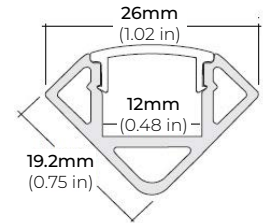

### DIMENSIONS

#### SURFACE PROFILES

##### ALU-SF

LENGTHS 39" | 78" | 84" | 98"  
LENS Clear, Frosted  
FINISH Black | Silver

##### ALU-CN (CORNER)

LENGTHS 39" | 78" | 84" | 96"  
LENS Clear, Frosted  
FINISH Silver