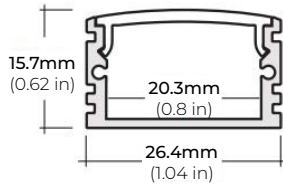

ALU-DS100

LENGTHS 39" | 78" | 84"
LENS Clear, Frosted
FINISH Silver

ALP-20

LENGTHS 49" | 84" | 98"
LENS Frosted
FINISH Black | Silver