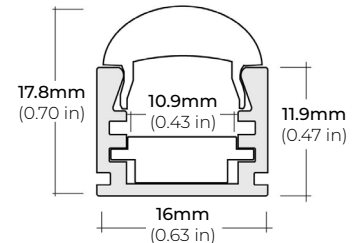

LSM-35

3W INDOOR FLEXIBLE LED STRIP

COMPATIBLE ALUMINUM PROFILES

SURFACE PROFILES

ALU-SF

LENGTHS 39" | 78" | 84" | 98"
LENS Clear, Frosted
FINISH Black | Silver

ALU-CN (CORNER)

LENGTHS 39" | 78" | 84" | 96"
LENS Clear, Frosted
FINISH Silver

ALU-DS100

LENGTHS 39" | 78" | 84"
LENS Clear, Frosted
FINISH Silver

ALP-20

LENGTHS 49" | 84" | 98"
LENS Frosted
FINISH Black | Silver

ALP-35

LENGTHS 48" | 96"
LENS Clear, Frosted
FINISH Black | Silver

ALP-50C (CORNER)

LENGTHS 48" | 84" | 98"
LENS Frosted
FINISH Black | Silver

ALP-60

LENGTHS 49" | 84" | 98"
LENS Frosted
FINISH White | Black | Silver

ALP-65

LENGTHS 48" | 84"
LENS Clear
FINISH Silver

ALP-70

LENGTHS 49" | 84" | 98"
LENS Frosted
FINISH Black | Silver

ALP-80

LENGTHS 49" | 98"
LENS Frosted
FINISH White | Black | Silver

* For more compatible profiles, visit corelightingusa.com

RECESSED PROFILES

ALP-20R

LENGTHS 49" | 98"
LENS Frosted
FINISH White | Black | Silver

ALP-60R

LENGTHS 49" | 84" | 98"
LENS Frosted
FINISH White | Black | Silver

* For more compatible profiles, visit corelightingusa.com