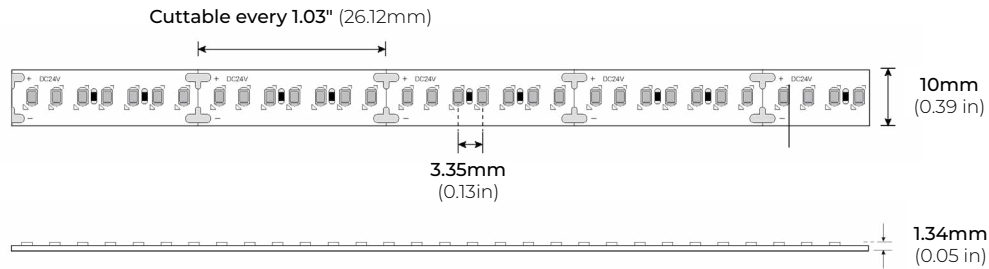

LSM-35

3W INDOOR FLEXIBLE LED STRIP

DIMENSIONS

COMPATIBLE CONNECTORS

HP PRO CONNECTORS

QUICK CONNECT SNAP-ON

- LSA-HW8-HPX10 8" HARDWIRE CONNECTOR
- LSA-HW24-HPX10 24" HARDWIRE CONNECTOR
- LSA-HW60-HPX10 60" HARDWIRE CONNECTOR
- LSA-HW120-HPX10 120" HARDWIRE CONNECTOR

- LSA-EX3-HPX10 3" LINK
- LSA-EX8-HPX10 8" LINK
- LSA-EX24-HPX10 24" LINK