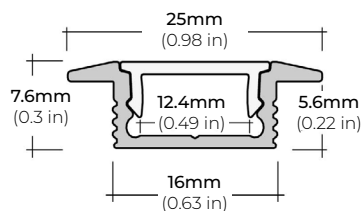

RECESSED PROFILES

ALP-20R

LENGTHS 49" | 98"
LENS Frosted
FINISH White | Black | Silver