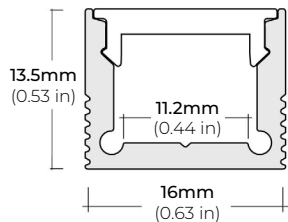

ALP-60

LENGTHS 49" | 84" | 98"
LENS Frosted
FINISH White | Black | Silver

ALP-65

LENGTHS 48" | 84"
LENS Clear
FINISH Silver