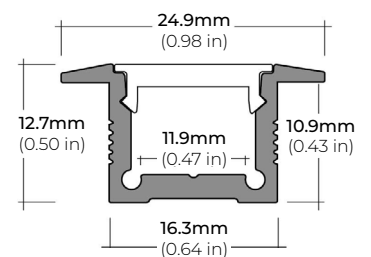

ALP-60R

LENGTHS 49" | 84" | 98"
LENS Frosted
FINISH White | Black | Silver