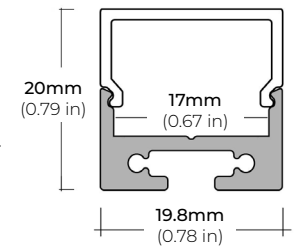

ALP-80

LENGTHS 49" | 98"
LENS Frosted
FINISH White | Black | Silver

* For more compatible profiles, visit corelightingusa.com