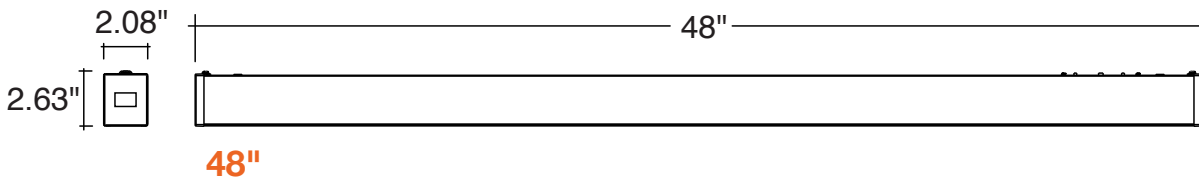

DIMENSIONS