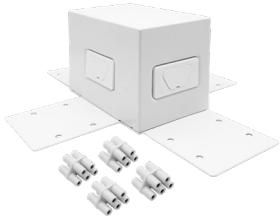

8FT-3P100 MODEL													
DOWNLIGHT ONLY FIXTURE		10% DOWNLIGHT & UP LIGHT FIXTURE				15% DOWNLIGHT & UP LIGHT FIXTURE				20% DOWNLIGHT & UP LIGHT FIXTURE			
DOWNLIGHT		DOWNLIGHT		UP LIGHT		DOWNLIGHT		UP LIGHT		DOWNLIGHT		UP LIGHT	
WATT	LUMENS	WATT	LUMENS	WATT	LUMENS	WATT	LUMENS	WATT	LUMENS	WATT	LUMENS	WATT	LUMENS
60	7,500	54	6,750	6	750	50	6,250	9	1,125	48	6,000	12	1,500
80	10,000	72	9,000	8	1,000	68	8,500	12	750	64	8,000	16	2,000
100	12,500	90	11,250	10	1,250	85	10,625	15	1,875	80	10,000	20	2,500

Lumen based off 4000K. Other CCT: +/- 5%

FEATURES

DIMENSIONS

UDL-J

UDL-4XJ

UDL-4XJ-BL

SJT-18-5-6FT-WH
SJT-18-5-6FT-BL

UDL2-6FT-CPR-1WR-WH-EMB