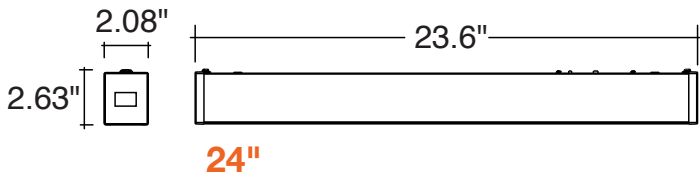

DIMENSIONS