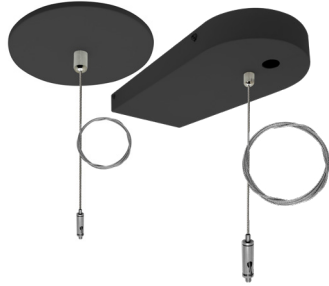

8FT-3P100 MODEL													
DOWNLIGHT ONLY FIXTURE		10% DOWNLIGHT & UP LIGHT FIXTURE				15% DOWNLIGHT & UP LIGHT FIXTURE				20% DOWNLIGHT & UP LIGHT FIXTURE			
DOWNLIGHT		DOWNLIGHT		UP LIGHT		DOWNLIGHT		UP LIGHT		DOWNLIGHT		UP LIGHT	
WATT	LUMENS	WATT	LUMENS	WATT	LUMENS	WATT	LUMENS	WATT	LUMENS	WATT	LUMENS	WATT	LUMENS
60	7,500	54	6,750	6	750	50	6,250	9	1,125	48	6,000	12	1,500
80	10,000	72	9,000	8	1,000	68	8,500	12	750	64	8,000	16	2,000
100	12,500	90	11,250	10	1,250	85	10,625	15	1,875	80	10,000	20	2,500

Lumen based off 4000K. Other CCT: +/- 5%

FEATURES

DIMENSIONS

UDL-J

UDL-4XJ

UDL-4XJ-BL

SJT-18-5-6FT-WH
SJT-18-5-6FT-BL

UDL2-6FT-CPR-1WR-WH-EMB