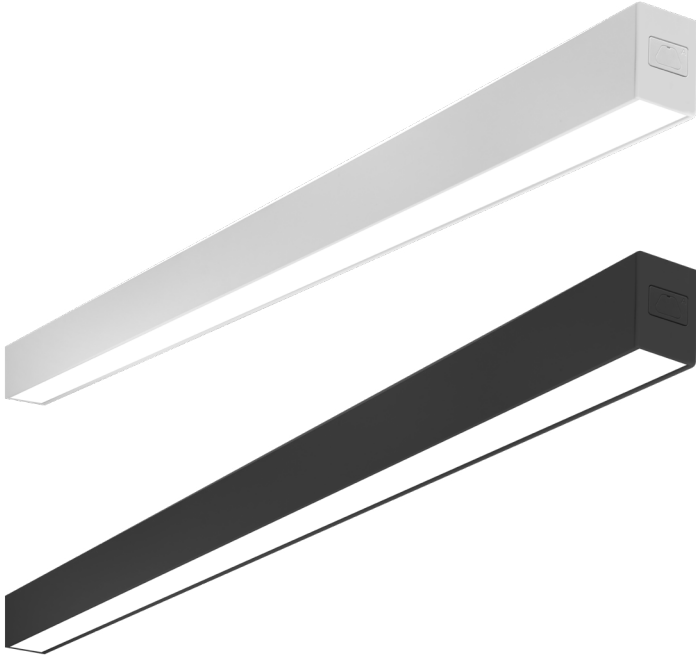

C-Line: Suspended Linear w/ Uplight

5-CCT + 3-Power Selectable

WATT	LUMENS	WATT	LUMENS	WATT	LUMENS
15	1,875	30	3,750	60	7,500
20	2,500	40	5,000	80	10,000
25	3,125	50	6,250	100	12,500

Detail Specifications:

- Finish: White or Black
- IP Rating: Damp Location
- Beam Angle: 110°
- Chip: SMD 2835, R9 >50, CRI >80
- Operating Temperature: -4° - 122° F
- Lens: Acrylic Frosted Lens Standard: efficiently emits the light through a high-quality acrylic lens, spreading it evenly and without causing glare
- Average life (L70) of 50,000 hours

Applications:

- Stairwell & Hallways
- Utility & Storage
- Garage Structures
- Office and Meeting Rooms
- Retail
- Commercial and Industrial

Product Information:

- Construction: aluminum housing with frosted lens
- Selectable Up Light: 20/15/10/0%
- Up Light reduces the wattage of downlight (see chart below)
- Linkable connector for straight or 4-way available
- Does not require wiring, plug-and-play connectors
- Finished with corrosion free powder coating
- Select-n-Switch Technology: 5-CCT + 3-Power Selectable