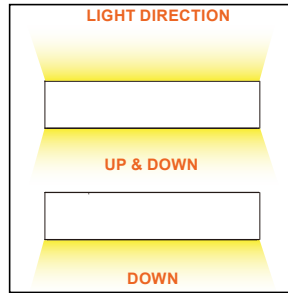

C-Line: Suspended Linear w/ Uplight

5-CCT + 3-Power Selectable

WATT	LUMENS	WATT	LUMENS	WATT	LUMENS
15	1,875	30	3,750	60	7,500
20	2,500	40	5,000	80	10,000
25	3,125	50	6,250	100	12,500

Detail Specifications:

- Finish: White or Black
- IP Rating: Damp Location
- Beam Angle: 110°
- Chip: SMD 2835, R9 >50, CRI >80
- Operating Temperature: -4° - 122° F
- Lens: Acrylic Frosted Lens Standard: efficiently emits the light through a high-quality acrylic lens, spreading it evenly and without causing glare
- Average life (L70) of 50,000 hours

Applications:

- Stairwell & Hallways
- Utility & Storage
- Garage Structures
- Office and Meeting Rooms
- Retail
- Commercial and Industrial

Product Information:

- Construction: aluminum housing with frosted lens
- Selectable Up Light: 20/15/10/0%
- Up Light reduces the wattage of downlight (see chart below)
- Linkable connector for straight or 4-way available
- Does not require wiring, plug-and-play connectors
- Finished with corrosion free powder coating
- Select-n-Switch Technology: 5-CCT + 3-Power Selectable

Driver Options:

- Max Run: 600W off one power feed
- UNV: 100-277V, 0-10V Dimmable
- THD: <20% (+/-5% tolerance), PF >0.9, 50/60Hz
- 5-Power Selectable
- Flicker Free

Mounting & Installation:

- Canopy suspension kits available
- Optional joiners available to link fixtures

Certifications:

- UL Listed for USA and CA
- Approved for CA T24
- 5 Year Limited Warranty
- FCC CFR 47, GCC Part 15, Subpart B:2017

Series	Length & Wattage	CCT	Finish
LED-UDL2 -		- 5CCT -	
Architectural	2FT-3P25	50/40/35	WH
Linear	25/20/15W	30/27K	White
	4FT-3P50		BL
	50/40/30W		Black
	8FT-3P100		
	100/80/60W		

Optional Accessories (Order Separately)

Connector	5-Wire Power Cables	Suspension Canopy Kits	Emergency Canopy Kits
UDL-J Straight Joiner	SJT-18-5-6FT-WH White 5-Wire Power Cord	UDL2-6FT-CPR-1WR-WH 6' Canopy Kit White	UDL2-6FT-CPR-1WR-WH-EMB 6' Canopy Kit White w/ EMB & 6' SJT Cord
UDL-4XJ 4-Way Joiner	SJT-18-5-6FT-BL Black 5-Wire Power Cord	UDL2-6FT-CPR-1WR-BL 6' Canopy Kit Black	UDL2-6FT-CPR-1WR-BL-EMB 6' Canopy Kit Black w/ EMB & 6' SJT Cord
UDL-4XJ-BL Black 4-Way Joiner			

Specs and model numbers are subject to change with or without notice.