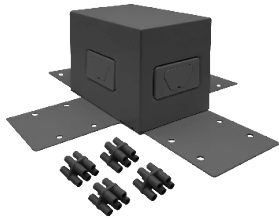

8FT-3P100 MODEL													
DOWNLIGHT ONLY FIXTURE		10% DOWNLIGHT & UP LIGHT FIXTURE				15% DOWNLIGHT & UP LIGHT FIXTURE				20% DOWNLIGHT & UP LIGHT FIXTURE			
DOWNLIGHT		DOWNLIGHT		UP LIGHT		DOWNLIGHT		UP LIGHT		DOWNLIGHT		UP LIGHT	
WATT	LUMENS	WATT	LUMENS	WATT	LUMENS	WATT	LUMENS	WATT	LUMENS	WATT	LUMENS	WATT	LUMENS
60	7,500	54	6,750	6	750	50	6,250	9	1,125	48	6,000	12	1,500
80	10,000	72	9,000	8	1,000	68	8,500	12	750	64	8,000	16	2,000
100	12,500	90	11,250	10	1,250	85	10,625	15	1,875	80	10,000	20	2,500

Lumen based off 4000K. Other CCT: +/- 5%

FEATURES

DIMENSIONS

UDL-J

UDL-4XJ

UDL-4XJ-BL

SJT-18-5-6FT-WH
SJT-18-5-6FT-BL

UDL2-6FT-CPR-1WR-WH-EMB