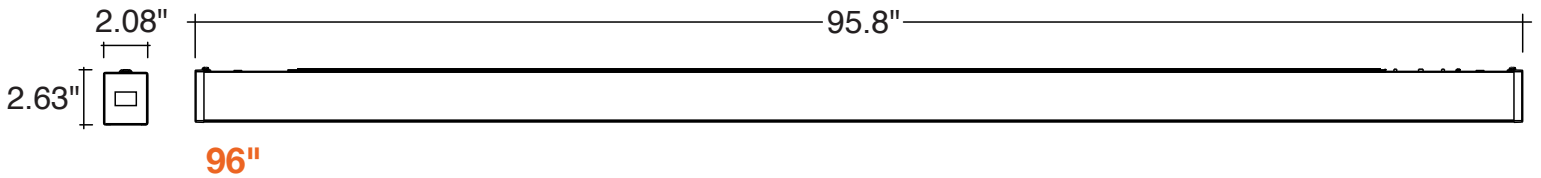

DIMENSIONS