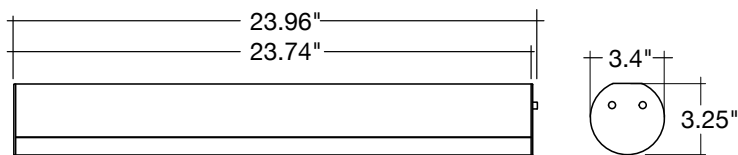

Specs and model numbers are subject to change with or without notice. Customization of product is available.