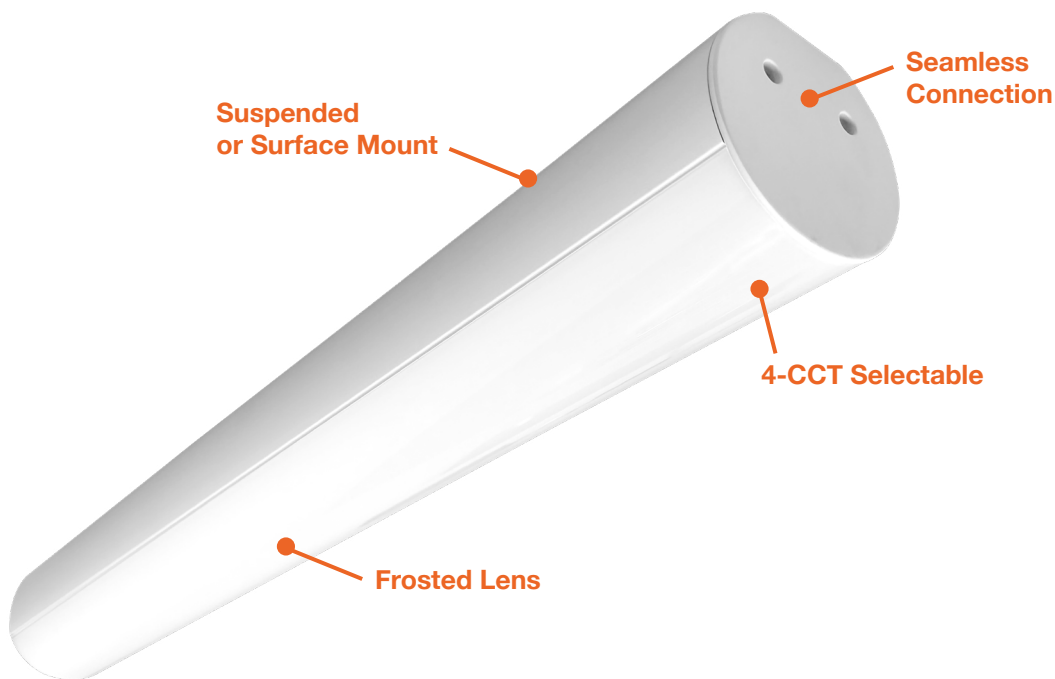

FEATURES

DIMENSIONS