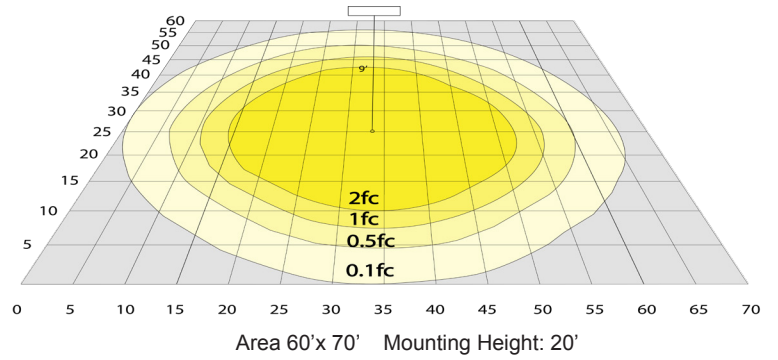

Lighting:

- Dimming: 0~10V Dimmable
- Multi-CCT & Multi-Power - The Switches are on the Bottom of the Fixture
- Total Lumens: 42000LM
- Color Temperature: 3000K/4000K/5000K
- Color Rendering Index: ≥ 70
- Adjustable Beam Angle: 135°x125°/120°x120°/90°x90°
- 70,000 Hours Rated Life

Other Views:

Side View

Front View

Back View

Performance Table: LF4MAX-XL-200-300W-MCTPB-TR-P

MODEL NO.	Wattage	Voltage	Lumens	Color Temp.	BUG Rating	LPW
LF4MAX-XL-200-300W-MCTPB-TR-P	200W 240W 300W	120~277V	28000LM 33600LM 42000LM	3000K 4000K 5000K	B4-U0-G1	140