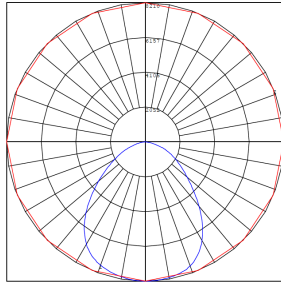

Photometrics: LF4MAX-XL-200-300W-MCTPB-TR-P

BUG Rating: B4-U0-G1