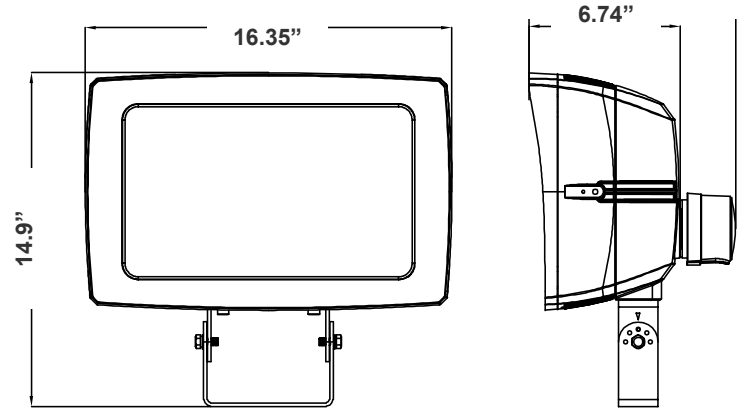

LF4MAX SERIES Outdoor Lighting

LF4MAX-XL-200-300W-MCTPB-TR-P

MAXIMUM-FEATURE ROUND-BACK FLOOD LIGHT WITH U BRACKET

MCTP Multi Color Temperature & Multi Power/Wattage (Selectable)

Customer Name: _____

Project Name: _____

Note: _____

Type: _____

Round-back floodlight with U-bracket offering full control of beam angle, CCT, wattage, and photocell. Model MTP4 arriving this season.

14.9\"(W) x 16.35\"(H) x 6.74\"(D)

Features

- 270° Adjustable Yoke Mount
- 7-Year Warranty
- Multi-CCT & Multi-Power - The Switches are on the Bottom of the Fixture

Technical Specifications

Electrical:

- Voltage: 120~277VAC/50~60 Hz
- Wattage: 200W/240W/300W
- Power Factor: >0.9
- Efficacy: 140LPW

Mechanical:

- Housing: Die-cast Aluminum Housing with Powder Coat Finish (Dark Bronze)
- 270° Adjustable Yoke Mount
- Photocell Included (With Disconnect Switch)
- 6KV Lightning Surge Protection
- Cord Type: 6' SJTW 18/3 AWG cable
- Operating Temperature: -40°F to 104°F
- Suitable for Wet Locations
- Effective projected areas (EPA's) are:
 - Front = 0.38 square feet
 - Side = 0.30 square feet
 - Face = 1.05 square feet
- IP Rating: IP65
- 7-Year Warranty