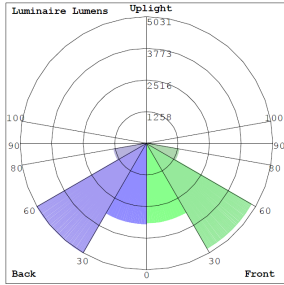

Photometrics: LF4MAX-XL-200-300W-MCTPB-TR-P

BUG Rating: B4-U0-G1