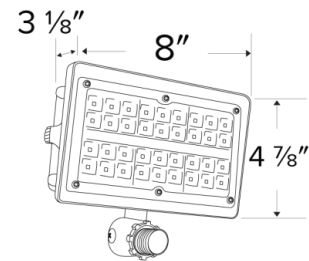

Medium

Product Numbers

Item	Lamp type	Lumens	CCT	Watts	Voltage	Finish
EFL1550S	LED	2000 lm	5000K	15W	120/277V	Dark Bronze
EFL2740S	LED	3400 lm	4000K	27W	120/277V	Dark Bronze
EFL2750S	LED	3600 lm	5000K	27W	120/277V	Dark Bronze
EFL4550M	LED	6000 lm	5000K	45W	120/277V	Dark Bronze
EFL6050M	LED	8000 lm	5000K	60W	120/277V	Dark Bronze