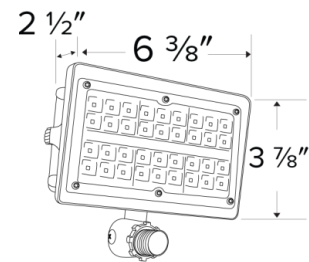

Knuckle Mount LED Floodlights

Small & Medium LED floodlights are ideal for illuminating building facades, wall washing building exteriors, sign lighting, landscape lighting, and improving building security. Heavy-duty die-cast aluminum construction and high quality components ensure ELCO floodlights will provide years of solid performance in almost any weather condition.

Features

- Die-cast Aluminum Housing.
- Durable dark bronze coat finish.
- Knuckle mount for mounting on junction boxes or pipes.
- Trunnion mount for mounting on buildings, walls or flat surfaces. Trunnion mount available upon request.
- 7H x 6V beam angle.
- Clear optic lens.
- 120/277V AC.
- 5000K, CRI70+, 60Hz.
- Photocell available upon request.

Specifications

Wattage	15W - 60W
Lumens	2000 lm - 8000 lm
Voltage	120/277V
Color Temp.	4000K - 5000K
Lamp Type	LED
CRI	70+
Power Factor	> 0.9
Wet Location	cUL Listed

Technical Details

Lamp: Array LED, CRI 70+

Optics: Clear optic lens

Construction: Die-cast aluminum housing. Dark bronze powder coated finish. Impact, corrosion, and UV resistant

Electrical: Constant current 120/277V AC Driver with a power factor > 0.9. Ambient operating temperature: -40°F (-40°C) to 113°F (45°C). Standard input wattage: 15W (50W metal halide equivalent)

Listings: cUL listed for wet locations. LM-80 certified. IP65 rated.

Warranty: ELCO Lighting warrants products will be free from defects in materials and workmanship for a period of 5 years

Small

Medium

Product Numbers