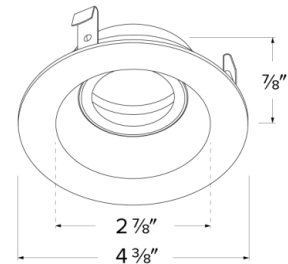

Dimensions

Product Numbers

Item	Finish
ELK3653W	All White
ELK3653BB	All Black
ELK3653B	Black with White Trim