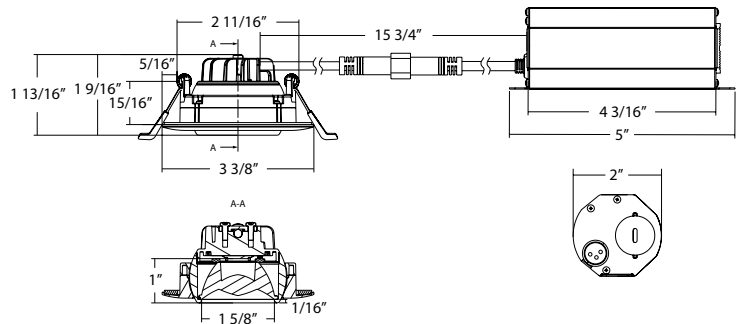

DIMENSIONS (CONT.)

R3-9, R3-15
Weight: 0.95 lb

R3S-9B, R3S-15B
Weight: 1 lb

R3-9B, R3-15B
Weight: 0.95 lb

G3
Weight: 0.86 lb

CCT-Adjustable Recessed & Gimbal Downlights

DIMENSIONS (CONT.)

GR3
Weight: 0.92 lb