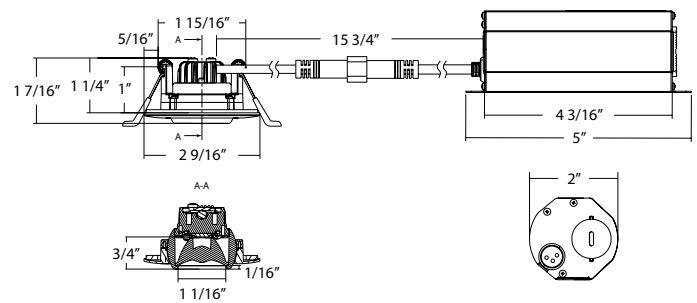

RAB's warranty is subject to all terms and conditions found at rablighting.com/warranty.

Note

All values are typical (tolerance +/- 10%)

DIMENSIONS

G2, G2NB
Weight: 0.5 lb

GR2, GR2NB
Weight: 0.54 lb

CCT-Adjustable Recessed & Gimbal Downlights