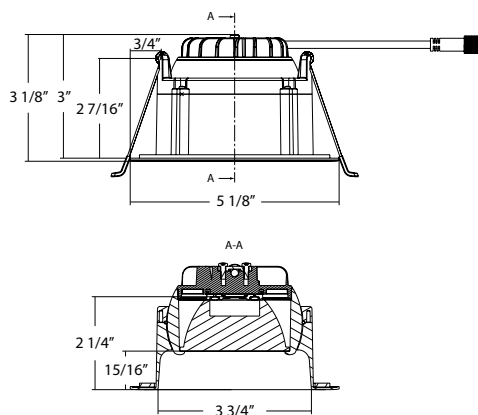

GR4
Weight: 1.56 lbs