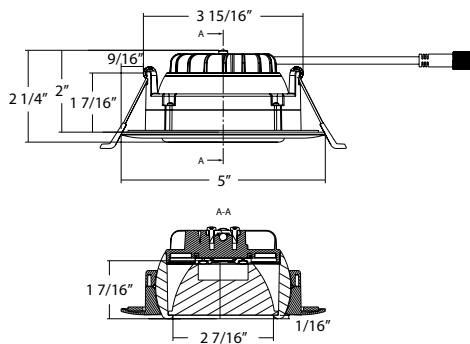

G4
Weight: 1.48 lbs