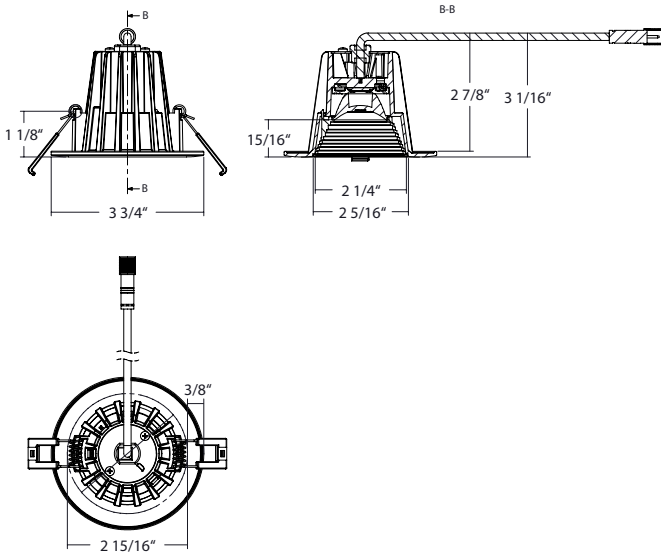

RAB's warranty is subject to all terms and conditions found at rablighting.com/warranty.

Note

All values are typical (tolerance +/- 10%)

DIMENSIONS

G2, G2NB
Weight: 0.5 lb

GR2, GR2NB
Weight: 0.54 lb

CCT-Adjustable Recessed & Gimbal Downlights

DIMENSIONS (CONT.)

R3-9, R3-15
Weight: 0.95 lb

R3S-9B, R3S-15B
Weight: 1 lb

R3-9B, R3-15B
Weight: 0.95 lb

G3
Weight: 0.86 lb

CCT-Adjustable Recessed & Gimbal Downlights

DIMENSIONS (CONT.)

GR3
Weight: 0.92 lb