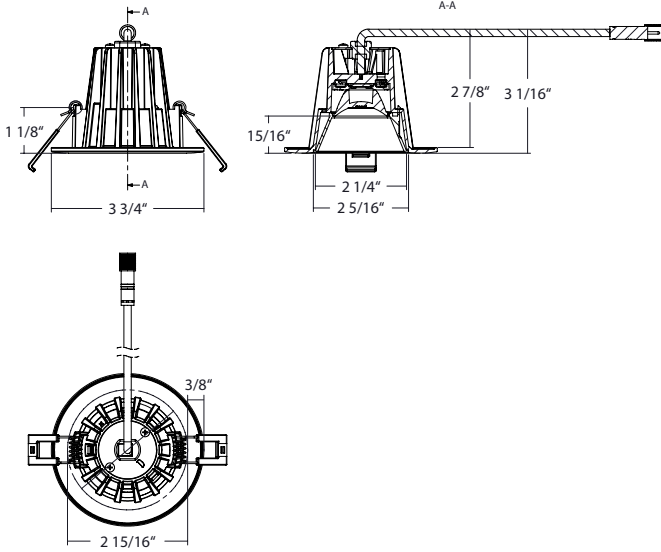

RAB's warranty is subject to all terms and conditions found at rablighting.com/warranty.

Note

All values are typical (tolerance +/- 10%)

DIMENSIONS

G2, G2NB
Weight: 0.5 lb

GR2, GR2NB
Weight: 0.54 lb

CCT-Adjustable Recessed & Gimbal Downlights

DIMENSIONS (CONT.)

R3-9, R3-15
Weight: 0.95 lb

R3S-9B, R3S-15B
Weight: 1 lb

R3-9B, R3-15B
Weight: 0.95 lb

G3
Weight: 0.86 lb

CCT-Adjustable Recessed & Gimbal Downlights

DIMENSIONS (CONT.)

GR3
Weight: 0.92 lb