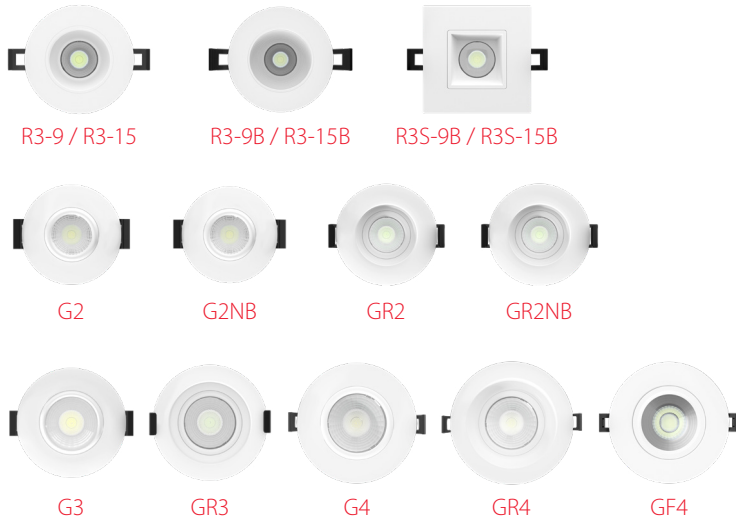

CCT-Adjustable Recessed & Gimbal Downlights

PROJECT: _____

DATE: _____

TYPE: _____

PREPARED BY: _____