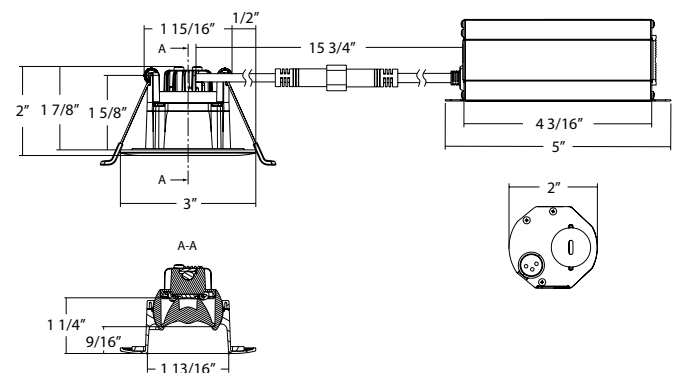

RAB's warranty is subject to all terms and conditions found at rablighting.com/warranty.

Note

All values are typical (tolerance +/- 10%)

DIMENSIONS

G2, G2NB
Weight: 0.5 lb

GR2, GR2NB
Weight: 0.54 lb

CCT-Adjustable Recessed & Gimbal Downlights

DIMENSIONS (CONT.)

R3-9, R3-15
Weight: 0.95 lb

R3S-9B, R3S-15B
Weight: 1 lb

R3-9B, R3-15B
Weight: 0.95 lb

G3
Weight: 0.86 lb

CCT-Adjustable Recessed & Gimbal Downlights

DIMENSIONS (CONT.)

GR3
Weight: 0.92 lb