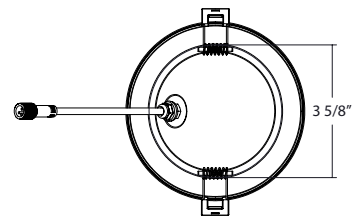

G4
Weight: 1.48 lbs