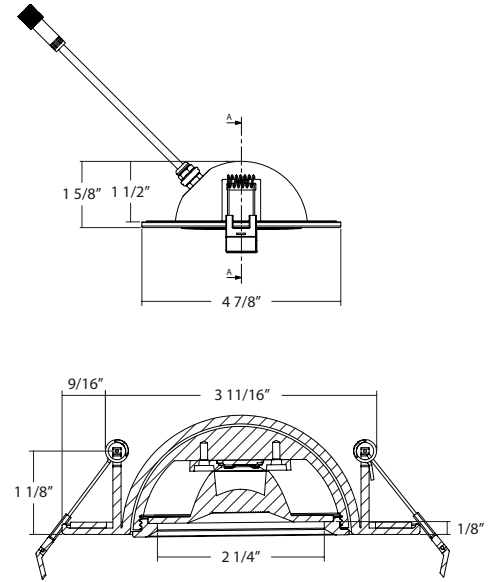

GF4
Weight: 0.94 lb