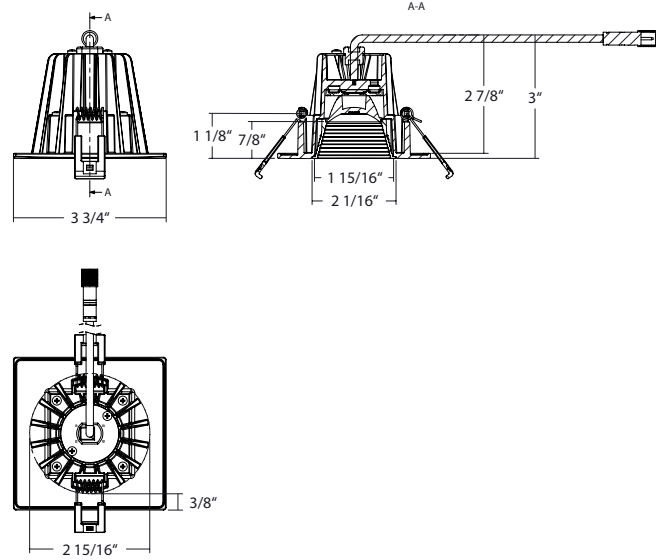

RAB's warranty is subject to all terms and conditions found at rablighting.com/warranty.

Note

All values are typical (tolerance +/- 10%)

DIMENSIONS

G2, G2NB
Weight: 0.5 lb

GR2, GR2NB
Weight: 0.54 lb

CCT-Adjustable Recessed & Gimbal Downlights

DIMENSIONS (CONT.)

R3-9, R3-15
Weight: 0.95 lb

R3S-9B, R3S-15B
Weight: 1 lb

R3-9B, R3-15B
Weight: 0.95 lb

G3
Weight: 0.86 lb

CCT-Adjustable Recessed & Gimbal Downlights

DIMENSIONS (CONT.)

GR3
Weight: 0.92 lb