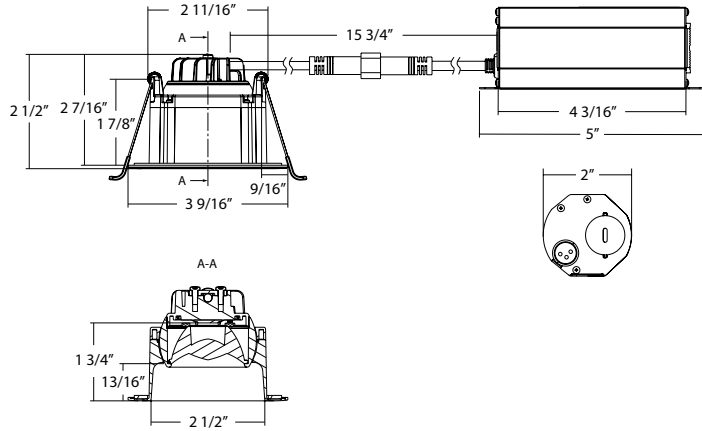

DIMENSIONS (CONT.)

R3-9, R3-15
Weight: 0.95 lb

R3S-9B, R3S-15B
Weight: 1 lb

R3-9B, R3-15B
Weight: 0.95 lb

G3
Weight: 0.86 lb

CCT-Adjustable Recessed & Gimbal Downlights

DIMENSIONS (CONT.)

GR3
Weight: 0.92 lb