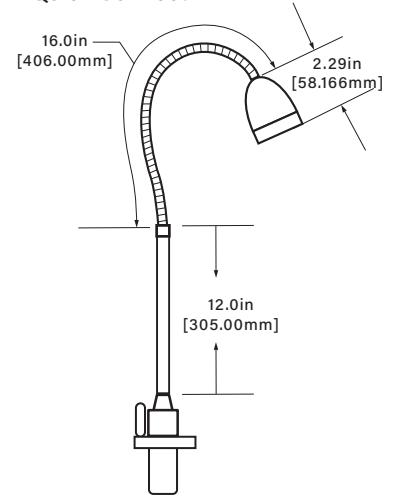

## DIMENSIONS

### Dimensions Shown with Deck Mount (12-120V)

Standard

### Dimensions Shown with FC3/FC5 (12-120V)

Focus 3" or 5" Clamp

### Dimensions Shown with QC (12-120V)

Quick Connect