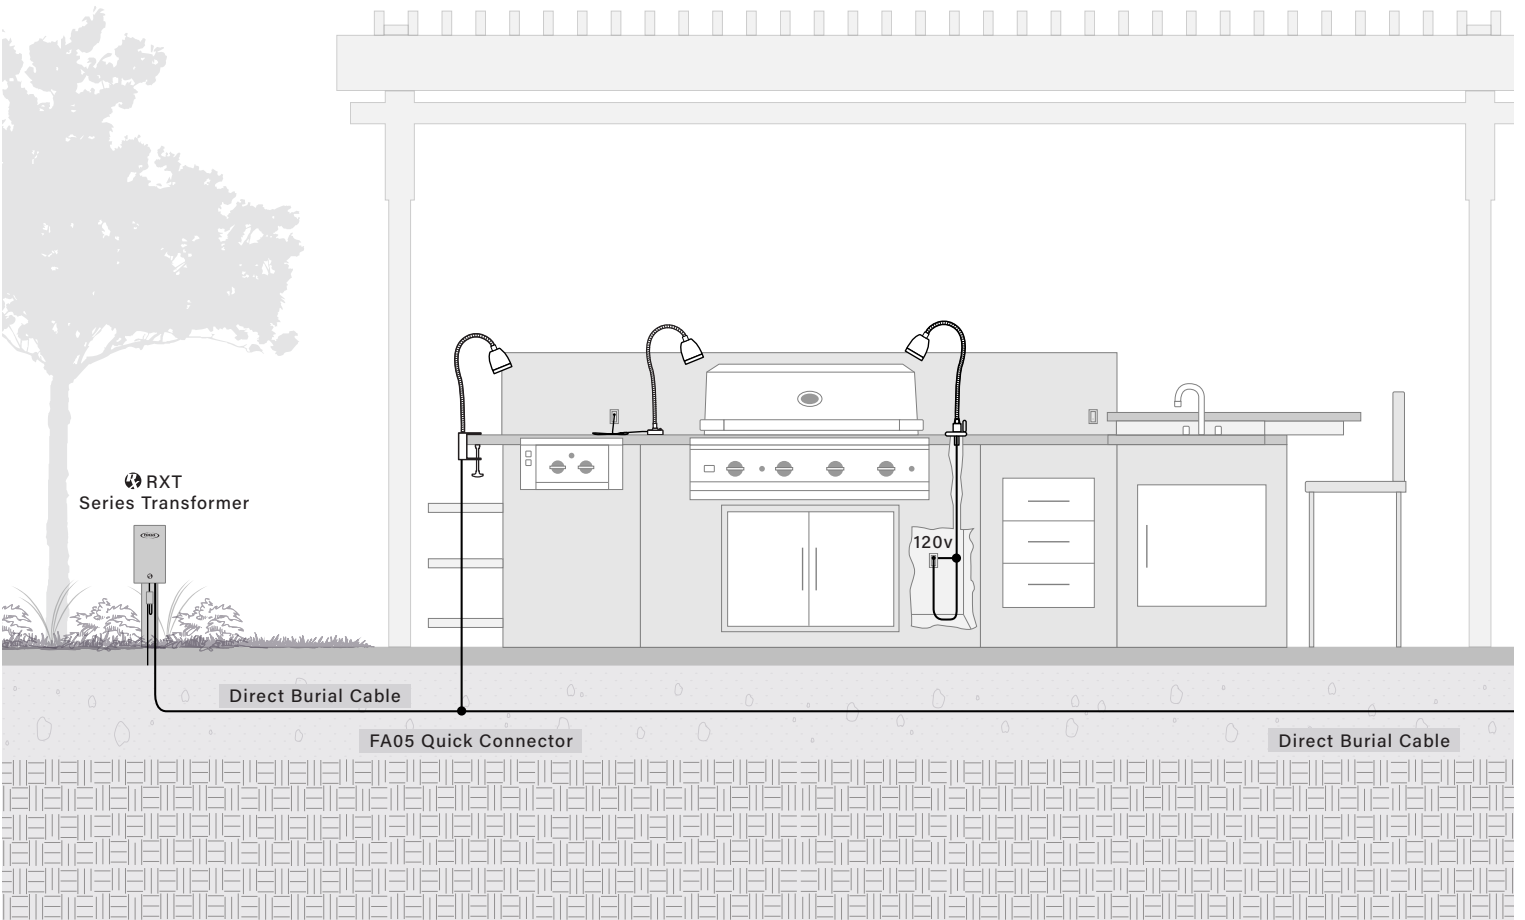

### MOUNTING

**FD**  
Deck Mount  
(12-120v)

**TM**  
Top Mount  
(12-120v)

**FC5**  
5" Clamp  
(12-120v)

**QC**  
Quick Connect  
(12v)

**IP66**

**FOCUS INDUSTRIES Inc.**  
 25301 COMMERCENTRE DRIVE  
 LAKE FOREST, CA. 92630  
 949.830.1350 | TOLL FREE: 888.882.1350  
 WWW.FOCUSINDUSTRIES.COM