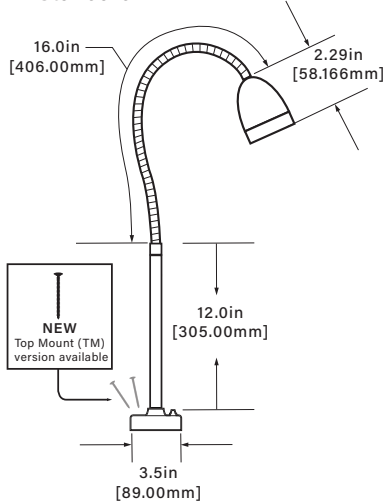

## DIMENSIONS

### Dimensions Shown with Deck Mount (12-120V)

Standard

### Dimensions Shown with FC3/FC5 (12-120V)

Focus 3" or 5" Clamp

### Dimensions Shown with QC (12-120V)

Quick Connect