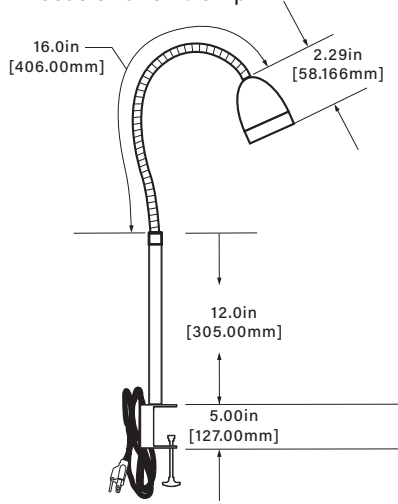

## DIMENSIONS

### Dimensions Shown with Deck Mount (12-120V)

Standard

### Dimensions Shown with FC3/FC5 (12-120V)

Focus 3" or 5" Clamp

### Dimensions Shown with QC (12-120V)

Quick Connect