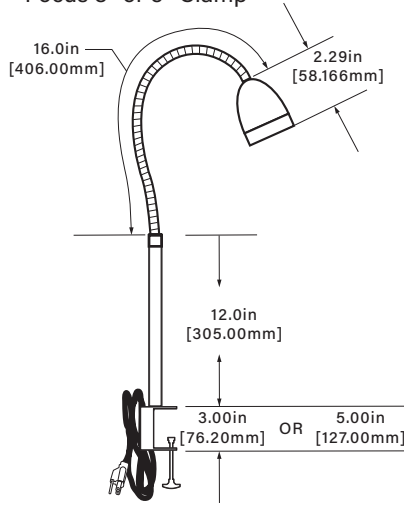

## DIMENSIONS

### Dimensions Shown with Deck Mount (12-120V)

Standard

### Dimensions Shown with FC3/FC5 (12-120V)

Focus 3" or 5" Clamp

### Dimensions Shown with QC (12-120V)

Quick Connect