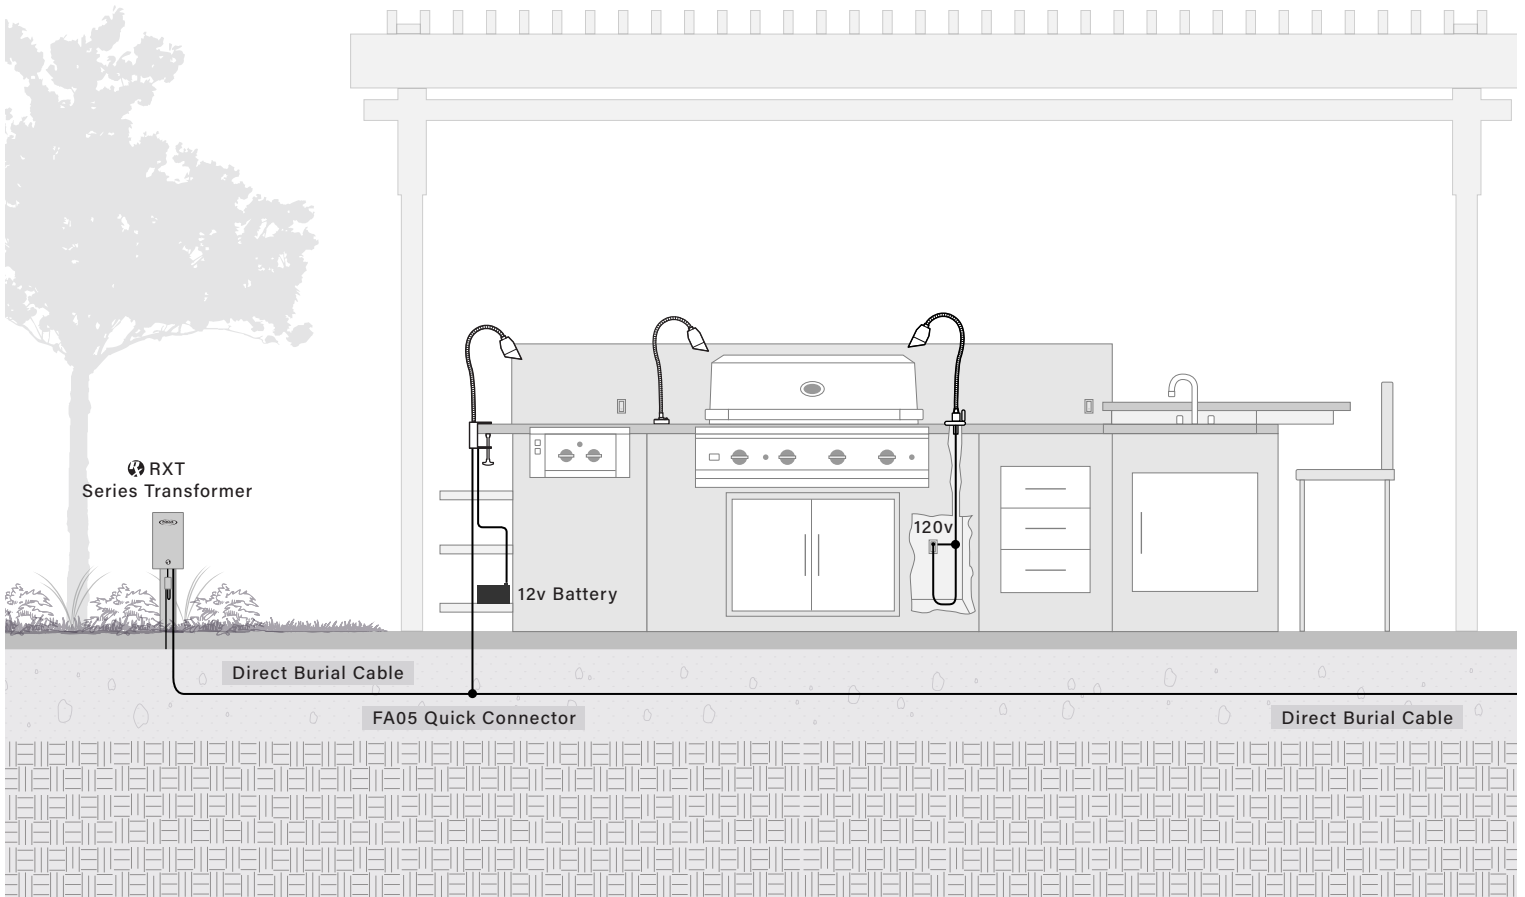

[IES Files available for download](#)

IP66

FOCUS INDUSTRIES Inc.
25301 COMMERCENTRE DRIVE
LAKE FOREST, CA. 92630
949.830.1350 | TOLL FREE: 888.882.1350
WWW.FOCUSINDUSTRIES.COM

DESIGNED
MANUFACTURED
IN THE USA