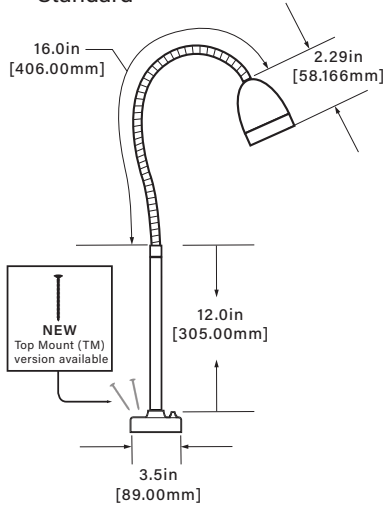

## DIMENSIONS

### Dimensions Shown with Deck Mount (12-120V)

Standard

### Dimensions Shown with FC3/FC5 (12-120V)

Focus 3" or 5" Clamp