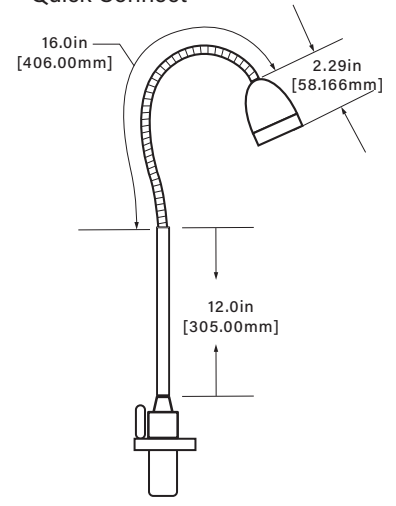

## DIMENSIONS

### Dimensions Shown with Deck Mount (12-120V)

Standard

### Dimensions Shown with FC3/FC5 (12-120V)

Focus 3" or 5" Clamp

### Dimensions Shown with QC (12-120V)

Quick Connect