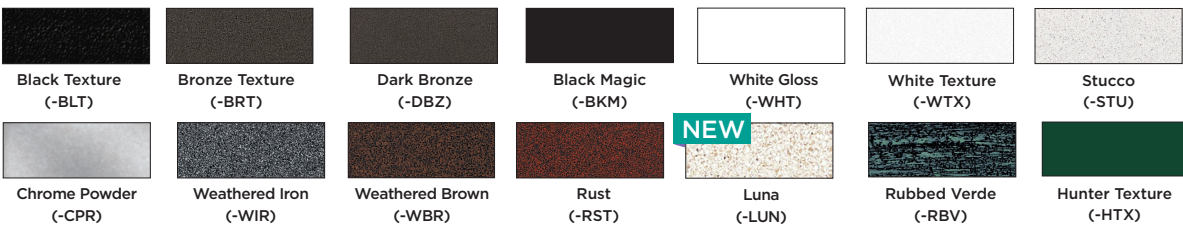

FINISHES

PREMIUM FINISHES

CUSTOM FINISHES Supply RAL or Pantone here

RAL #:

Need help finding a RAL color?

<https://www.ralcolor.com/>

PANTONE #:

Need help finding a Pantone color?

<https://www.pantone.com/color-finder>

[IES Files available for download](#)

FOCUS INDUSTRIES Inc.
25301 COMMERCENTRE DRIVE
LAKE FOREST, CA. 92630
949.830.1350 | TOLL FREE: 888.882.1350
WWW.FOCUSINDUSTRIES.COM

DESIGNED
MANUFACTURED
IN THE USA