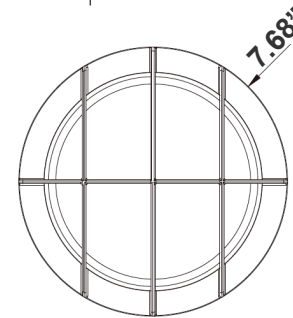

3.25"(H) x 7.68"(W) x 1.67"(D)

Features

- Back plate: Die-cast aluminum
- Multi Color Temperature & Multi Power/Wattage (Selectable)
- Waterproof-Sealed Glass Lens
- 7-Year Warranty

Technical Specifications