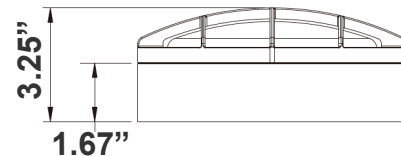

BKRD SERIES Outdoor Lighting

BKRF-15W-MCTP-BR-P

BKRF-15W-MCTP-BK-P

ROUND BULKHEADS, POWER & CCT SELECTABLE, WITH PHOTOCELL

MCTP Multi Color Temperature & Multi Power/Wattage (Selectable)

WESTGATE

THE FUTURE IS HERE...AND IT'S QUITE BRIGHT!

3.25"(H) x 7.68"(W) x 1.67"(D)

Features

- Back plate: Die-cast aluminum
- Multi Color Temperature & Multi Power/Wattage (Selectable)
- Waterproof-Sealed Glass Lens
- 7-Year Warranty

Technical Specifications