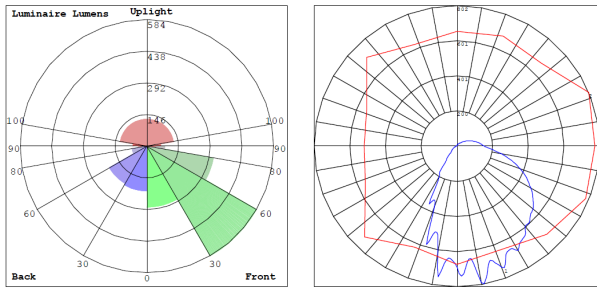

Lighting:

- Dimming: 0-10V Dimming
- Multi Color Temperature & Multi Power/Wattage (Selectable)
- LED Type/Brand: 2835LUMILEDS
- Front: Polycarbonate Lens and Housing
- Total Lumens: 1275LM
- Color Temperatures: 3000K/4000K/5000K
- Color Rendering Index: CRI ≥ 70
- Beam Angle: 100°
- Rated life: 70,000 Hrs

WG-20250128

Photometrics: BKRF-15W-MCTP-P

BUD Rating: B1-U3-G1

30W 5000K, Area 35'x 45' Mounting Height: 9'

Other Views: BKRD-15W-MCTP-P

Bronze:

Side View

Back View