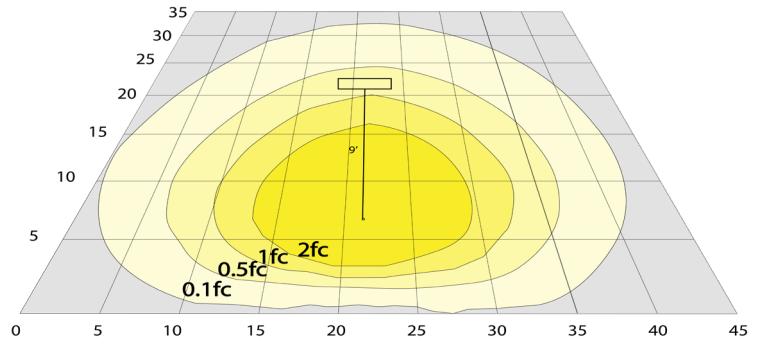

Lighting:

- Dimming: 0-10V Dimming
- Multi Color Temperature & Multi Power/Wattage (Selectable)
- LED Type/Brand: 2835LUMILEDS
- Front: Polycarbonate Lens and Housing
- Total Lumens: 1275LM
- Color Temperatures: 3000K/4000K/5000K
- Color Rendering Index: CRI ≥ 70
- Beam Angle: 100°
- Rated life: 70,000 Hrs

WG-20250128

Photometrics: BKRF-15W-MCTP-P

BUD Rating: B1-U3-G1

30W 5000K, Area 35'x 45' Mounting Height: 9'

Other Views: BKRD-15W-MCTP-P

Bronze:

Side View

Back View