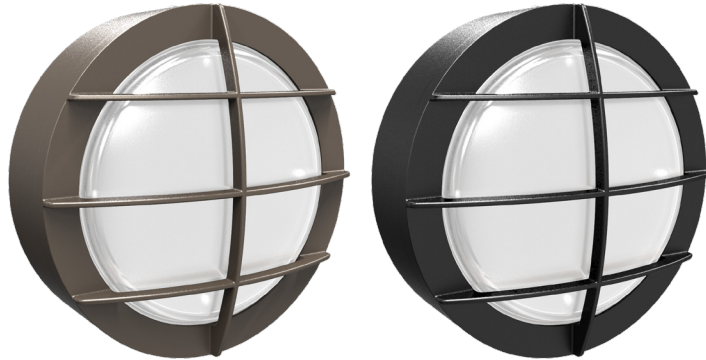

BKRD SERIES Outdoor Lighting

BKRF-15W-MCTP-BR-P

BKRF-15W-MCTP-BK-P

ROUND BULKHEADS, POWER & CCT SELECTABLE, WITH PHOTOCELL

MCTP Multi Color Temperature & Multi Power/Wattage (Selectable)

WESTGATE

THE FUTURE IS HERE...AND IT'S QUITE BRIGHT!

Customer Name: _____

Project Name: _____

Note: _____

Type: _____

Selection:

ROUND BULKHEADS are versatile, power and CCT selectable fixtures with a built-in photocell for enhanced energy efficiency and adaptive lighting.

3.25"(H) x 7.68"(W) x 1.67"(D)

Features

- Back plate: Die-cast aluminum
- Multi Color Temperature & Multi Power/Wattage (Selectable)
- Waterproof-Sealed Glass Lens
- 7-Year Warranty

Technical Specifications

Electrical:

- Voltage: 120-277V AC 60Hz
- Wattage: 9W/12W/15W
- Power Factor: >0.90
- Efficacy: 85LM/W

Mechanical:

- Back plate: Die-cast aluminum
- Waterproof-Sealed Glass Lens
- Integrated DC Photocell Under The Lens with ON/OFF Switch
- Non-Cutoff Optics Ideal for Maximum Light Distribution
- Operating Temperature: -4°F to +113°F
- 7-Year Warranty
- IP65, Suitable