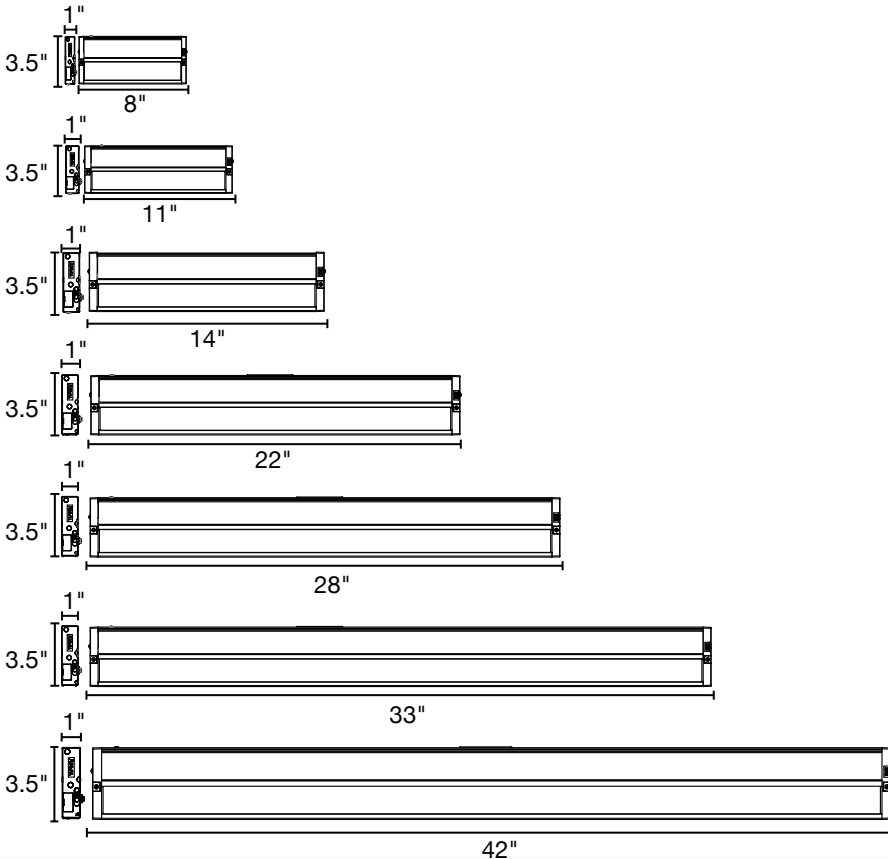

DIMENSIONS

TRIAC DIMMER COMPATIBILITY

Brand	Model	
Lutron	MACL-153M	SELV-300P
	LGCL-153PLH	DVELV-300P
	TAL06P-C1-K-L	DV-600-PR-LA
	TGCL-153PH	DV-600PR-BL
	AYCL-153P	DV-600PR-WH
	DVCL-153P	S-2-LH
	DVSCCL-153P	CT-600PR-WH
	SCL-153P	DVW-603-PGH-WH
	MSCL-OP-153M	CT-600PR-IV
	CTCL-153P	S-600-PR-LA
Cooper	ASPIRE-9573	DEVINE-DLC03P
	SKYE-SLC03P	SAL06P
	AAL06-C1-K-L	DAL06P-C1-K-L
Leviton	6631	6633

*The listed dimmers have been tested and proven to work. Some discrepancies may exist due to different electrical work. These dimmers are recommended, but is not limited to other dimmers from working.