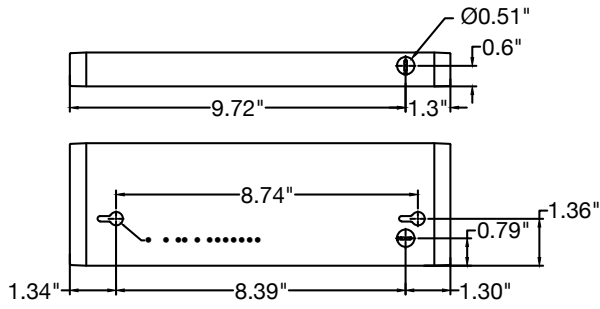

UC-5'-PC-WH

UC-5'-PC-BZ

UC-JBOX

Accessory Model	Description
UC-JUMPER-6"-W	6" UC Jumper
UC-JUMPER-12"-W	12" UC Jumper
UC-JUMPER-24"-W	24" UC Jumper
UC-JUMPER-6"-B	6" UC Jumper
UC-JUMPER-12"-B	12" UC Jumper
UC-JUMPER-24"-B	24" UC Jumper
UC-5'-PC-WH	5' Power Cable
UC-5'-PC-BZ	5' Power Cable
UC-JBOX	Undercabinet Junction Box

PHOTOMETRICS

Light Distribution

KNOCKOUT DIMENSIONS - LED-UC & LED-UC-USB

11"

14"

22"

28"

33"