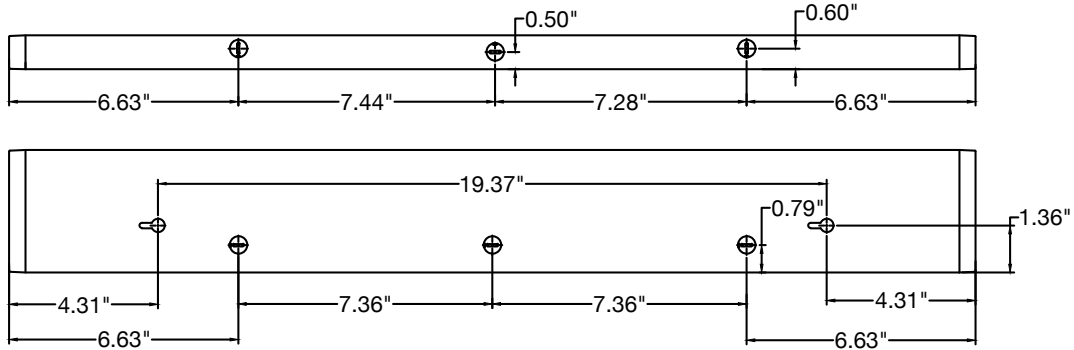

UC-5'-PC-WH

UC-5'-PC-BZ

UC-JBOX

Accessory Model	Description
UC-JUMPER-6"-W	6" UC Jumper
UC-JUMPER-12"-W	12" UC Jumper
UC-JUMPER-24"-W	24" UC Jumper
UC-JUMPER-6"-B	6" UC Jumper
UC-JUMPER-12"-B	12" UC Jumper
UC-JUMPER-24"-B	24" UC Jumper
UC-5'-PC-WH	5' Power Cable
UC-5'-PC-BZ	5' Power Cable
UC-JBOX	Undercabinet Junction Box

PHOTOMETRICS

Light Distribution

KNOCKOUT DIMENSIONS - LED-UC & LED-UC-USB

11"

14"

22"

28"

33"