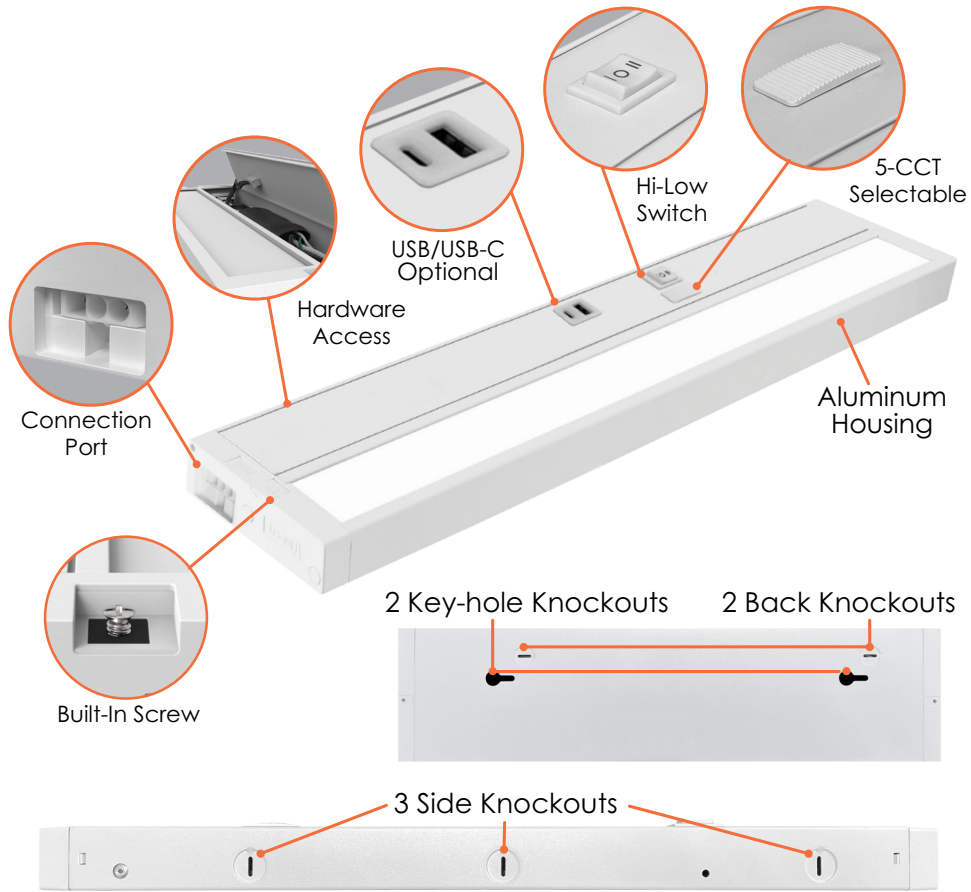

FEATURES

DIMENSIONS

TRIAC DIMMER COMPATIBILITY

Brand	Model	
Lutron	MACL-153M	SELV-300P
	LGCL-153PLH	DVELV-300P
	TAL06P-C1-K-L	DV-600-PR-LA
	TGCL-153PH	DV-600PR-BL
	AYCL-153P	DV-600PR-WH
	DVCL-153P	S-2-LH
	DVSCCL-153P	CT-600PR-WH
	SCL-153P	DVW-603-PGH-WH
	MSCL-OP-153M	CT-600PR-IV
	CTCL-153P	S-600-PR-LA
Cooper	ASPIRE-9573	DEVINE-DLC03P
	SKYE-SLC03P	SAL06P
	AAL06-C1-K-L	DAL06P-C1-K-L
Leviton	6631	6633

*The listed dimmers have been tested and proven to work. Some discrepancies may exist due to different electrical work. These dimmers are recommended, but is not limited to other dimmers from working.