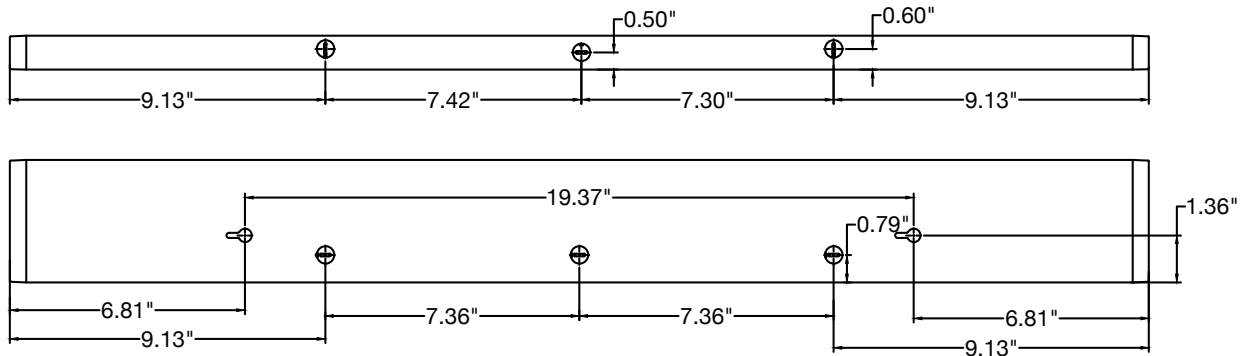

PHOTOMETRICS

Light Distribution

KNOCKOUT DIMENSIONS - LED-UC & LED-UC-USB

11"

14"

22"

28"

33"