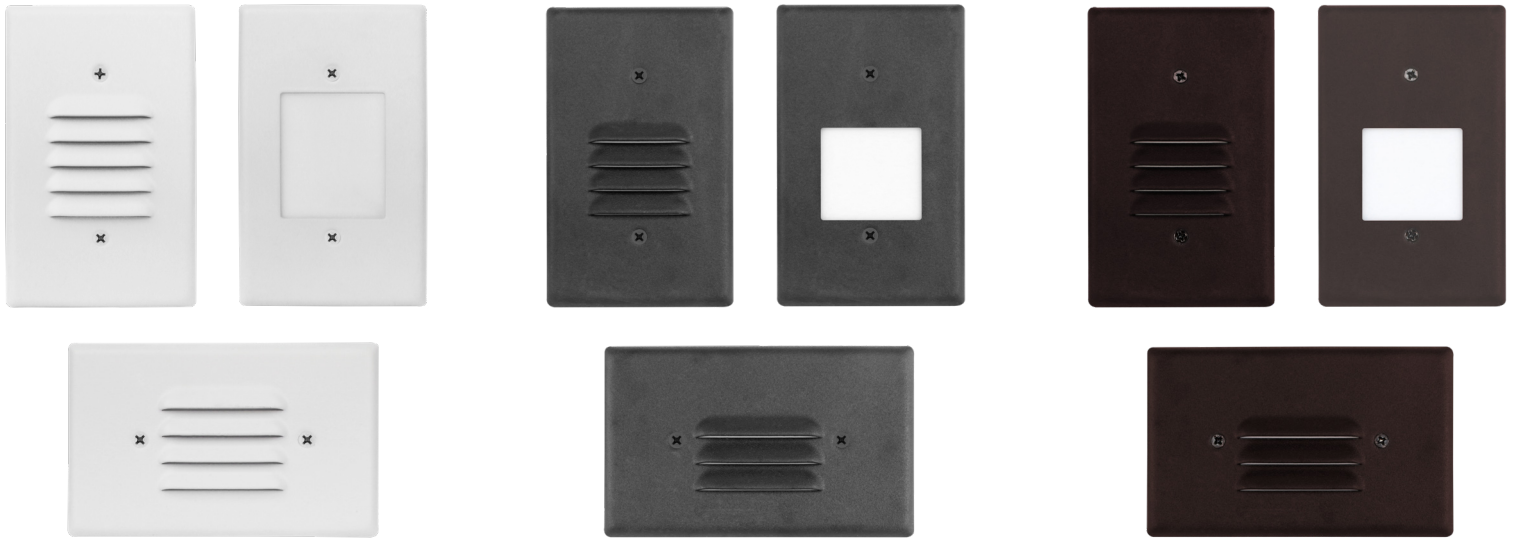

Step Lights: LUX-Line

3 Face Plates Included

White/Louvre

Bronze/Flat Frosted

Black/Horizontal Louvre

Detail Specifications:

- Finish: White, Black, Bronze
- IP Rating: Indoor Use IP20
- Beam Angle: 180°
- Chip: SMD 2835, R9 >50, CRI >80
- Operating Temperature: -4° - 114° F
- Direction: Horizontal or Vertical

Applications:

- Stairway
- Hallways
- Path lighting
- Indoor

Product Information:

- Sturdy di-cast aluminum housing finished with corrosion free powder coat
- 3 Face Plates Included:
 - Horizontal
 - Vertical
 - Flat Frosted
- Built-in LED design

Series

LED-STEP-AGL-2W-27K-120
150Lm
LED-STEP-AGL-2W-30K-120
150Lm
LED-STEP-AGL-2W-40K-120
150Lm

Finish

WH
White
BLK
Black
BN
Brushed Nickel

Specs and model numbers are subject to change with or without notice

FEATURES

White

Black

Bronze

**Frosted PC
Diffuser Lens**

**Integrated
AC Driver**

DIMENSIONS