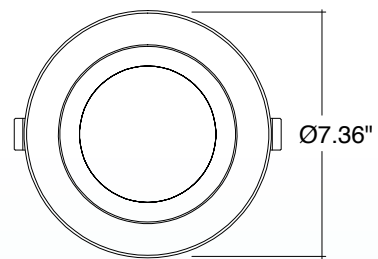

4 inch

5/6 inch

ACCESSORIES

-BLK

-BZ

-WH

-BN

CUNV-NC-ICAT-7H
Universal Pre-Mounting Plate
13 7/8" x 15 1/8"