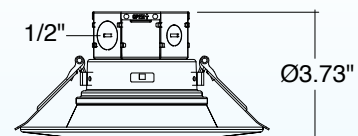

4 inch

5/6 inch

ACCESSORIES

-BLK

-BZ

-WH

-BN

CUNV-NC-ICAT-7H
Universal Pre-Mounting Plate
13 7/8" x 15 1/8"