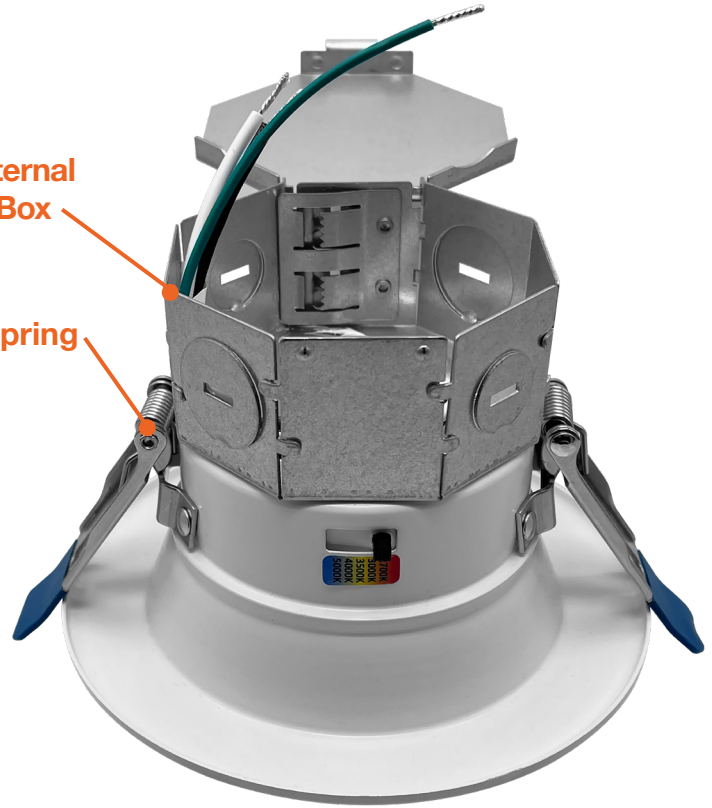

Series	Emergency
LED-RDL-JBX-4-11W-5CCT-WH-SM	(blank) No Emergency
LED-RDL-JBX-5/6-15W-5CCT-WH-SM	EMB Emergency Backup
11W • 750lm • 120V	
15W • 1,125lm • 120V	

Optional Accessories (Order Separately)			
4" Trims	6" Trims	New Construction Plates	Emergency Backup ¹
RDL-TRIM-4-BLK-SM 4" Black Smooth	RDL-TRIM-5/6-BLK-SM 5/6" Black Smooth	CUNV-NC-ICAT-7H Universal plate w/ hanging bars	LED-EMB-15W-HV-0/10V-2P Up to 14W fixtures
RDL-TRIM-4-BZ-SM 4" Bronze Smooth	RDL-TRIM-5/6-BZ-SM 5/6" Bronze Smooth	C4-JBX-RI 4" Rough in plate	LED-EMB-25W-HV-0/10V-2P Up to 24W fixtures
RDL-TRIM-4-BN-SM 4" Brushed Nickel Smooth	RDL-TRIM-5/6-BN-SM 5/6" Bronze Nickel Smooth	C6-JBX-RI 6" Rough in plate	
RDL-TRIM-4-WH-BFL 4" White Baffle	RDL-TRIM-5/6-WH-BFL 5/6" White Baffle	CUNV-JBX-RI-XL Universal tough in plate. Extra long	
RDL-TRIM-4-BLK-BFL 4" Black Baffle	RDL-TRIM-5/6-BLK-BFL 5/6" Black Baffle		
RDL-TRIM-4-BZ-BFL 4" Bronze Baffle	RDL-TRIM-5/6-BRZ-BFL 5/6" Bronze Baffle		
RDL-TRIM-4-BN-BFL 4" Brushed Nickel Baffle	RDL-TRIM-5/6-BRZ-BFL 5/6" Bronze Baffle		
RDL-TRIM-4-CUSTOM Custom Color	RDL-TRIM-5/6-CUSTOM Custom Color		

1. Field installable. Lasts 90 minutes.

Specs and model numbers are subject to change with or without notice.

FEATURES

5-CCT
Adjustable

4 1/2" Knockouts

Internal
J-Box

Snap Spring

MEASUREMENTS