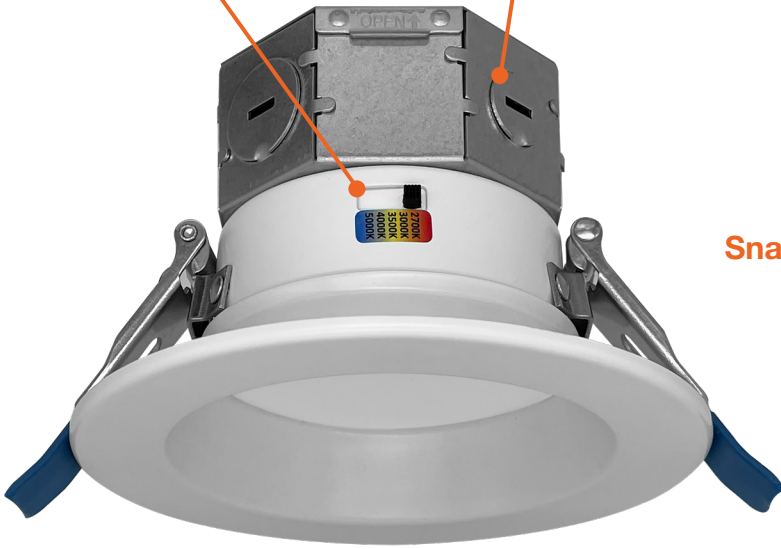

4" & 6" LED J-Box Downlight Canless Series

Detail Specifications:

- Finish: White Smooth Standard
- Black, Bronze, Brushed Nickel (Smooth & Baffle options)
- Wet Location Rated
- Beam Angle: 100°
- Chip: SMD 2835, R9 >50, CRI >90
- 3 Step MacAdam Ellipses
- Operating Temperature: -40° - 114° F
- Lens: Frosted PC, non-yellowing
- Average life (L70) of 50,000 hours

Series	Emergency
LED-RDL-JBX-4-11W-5CCT-WH-SM	(blank) No Emergency
LED-RDL-JBX-5/6-15W-5CCT-WH-SM	EMB Emergency Backup
11W • 750lm • 120V	
15W • 1,125lm • 120V	

Optional Accessories (Order Separately)			
4" Trims	6" Trims	New Construction Plates	Emergency Backup ¹
RDL-TRIM-4-BLK-SM 4" Black Smooth	RDL-TRIM-5/6-BLK-SM 5/6" Black Smooth	CUNV-NC-ICAT-7H Universal plate w/ hanging bars	LED-EMB-15W-HV-0/10V-2P Up to 14W fixtures
RDL-TRIM-4-BZ-SM 4" Bronze Smooth	RDL-TRIM-5/6-BZ-SM 5/6" Bronze Smooth	C4-JBX-RI 4" Rough in plate	LED-EMB-25W-HV-0/10V-2P Up to 24W fixtures
RDL-TRIM-4-BN-SM 4" Brushed Nickel Smooth	RDL-TRIM-5/6-BN-SM 5/6" Bronze Nickel Smooth	C6-JBX-RI 6" Rough in plate	
RDL-TRIM-4-WH-BFL 4" White Baffle	RDL-TRIM-5/6-WH-BFL 5/6" White Baffle	CUNV-JBX-RI-XL Universal tough in plate. Extra long	
RDL-TRIM-4-BLK-BFL 4" Black Baffle	RDL-TRIM-5/6-BLK-BFL 5/6" Black Baffle		
RDL-TRIM-4-BZ-BFL 4" Bronze Baffle	RDL-TRIM-5/6-BRZ-BFL 5/6" Bronze Baffle		
RDL-TRIM-4-BN-BFL 4" Brushed Nickel Baffle	RDL-TRIM-5/6-BRZ-BFL 5/6" Bronze Baffle		
RDL-TRIM-4-CUSTOM Custom Color	RDL-TRIM-5/6-CUSTOM Custom Color		

1. Field installable. Lasts 90 minutes.

Specs and model numbers are subject to change with or without notice.

FEATURES

5-CCT
Adjustable

4 1/2" Knockouts

Internal
J-Box

Snap Spring

MEASUREMENTS