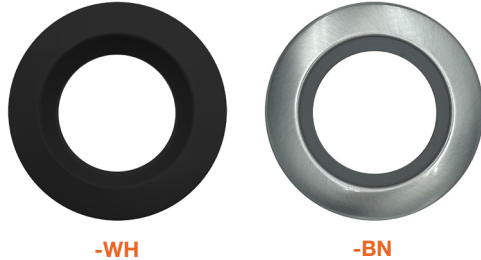

4" & 6" LED J-Box Downlight Canless Series

Detail Specifications:

- Finish: White Smooth Standard
- Black, Bronze, Brushed Nickel (Smooth & Baffle options)
- Wet Location Rated
- Beam Angle: 100°
- Chip: SMD 2835, R9 >50, CRI >90
- 3 Step MacAdam Ellipses
- Operating Temperature: -40° - 114° F
- Lens: Frosted PC, non-yellowing
- Average life (L70) of 50,000 hours

4 inch

5/6 inch

ACCESSORIES

-BLK

-BZ

-WH

-BN

CUNV-NC-ICAT-7H
Universal Pre-Mounting Plate
13 7/8" x 15 1/8"