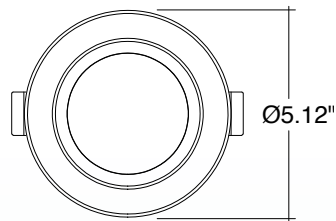

4 inch

5/6 inch

ACCESSORIES

-BLK

-BZ

-WH

-BN

CUNV-NC-ICAT-7H
Universal Pre-Mounting Plate
13 7/8" x 15 1/8"