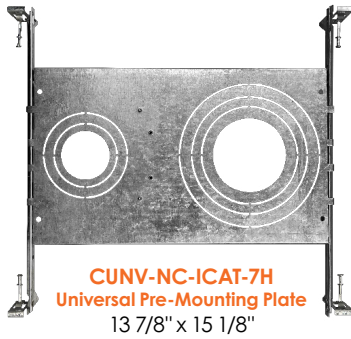

4 inch

5/6 inch

ACCESSORIES

-BLK

-BZ

-WH

-BN

CUNV-NC-ICAT-7H
Universal Pre-Mounting Plate
13 7/8" x 15 1/8"

C4-JBX-RI
4" Rough In Plate
6 1/2" x 13 1/4"

C6-JBX-RI
6" Rough In Plate
8 1/2" x 17 1/4"

CUNV-JBX-RI-XL

TRIMS

Accessory Model	Description
RDL-TRIM-4-BLK-SM	4" Black Trim Smooth
RDL-TRIM-4-BZ-SM	4" Bronze Trim Smooth
RDL-TRIM-4-BN-SM	4" Brushed Nickel Trim Smooth
RDL-TRIM-4-WH-BFL	4" White Trim Baffle
RDL-TRIM-4-BLK-BFL	4" Black Trim Baffle
RDL-TRIM-4-BZ-BFL	4" Bronze Trim Baffle
RDL-TRIM-4-BN-BFL	4" Brushed Nickel Trim Baffle
RDL-TRIM-4-CUSTOM	4" Custom Trim
RDL-TRIM-5/6-BLK-SM	5/6" Black Trim Smooth
RDL-TRIM-5/6-BZ-SM	5/6" Bronze Trim Smooth
RDL-TRIM-5/6-BN-SM	5/6" Brushed Nickel Trim Smooth
RDL-TRIM-5/6-WH-BFL	5/6" White Trim Baffle
RDL-TRIM-5/6-BLK-BFL	5/6" Black Trim Baffle
RDL-TRIM-5/6-BRZ-BFL	5/6" Bronze Trim Baffle
RDL-TRIM-5/6-BN-BFL	5/6" Brushed Nickel Trim Baffle
RDL-TRIM-5/6-CUSTOM	5/6" Custom Trim