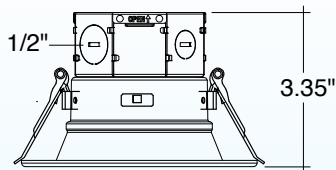

4 inch

5/6 inch

ACCESSORIES

-BLK

-BZ

-WH

-BN

CUNV-NC-ICAT-7H
Universal Pre-Mounting Plate
13 7/8" x 15 1/8"