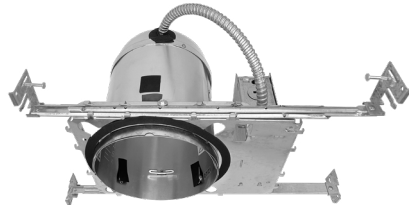

C4-RM-ICAT-LED-0/10V
C6-RM-ICAT-LED-0/10V

C4-NC-ICAT-LED-0/10V
C6-NC-ICAT-LED-0/10V