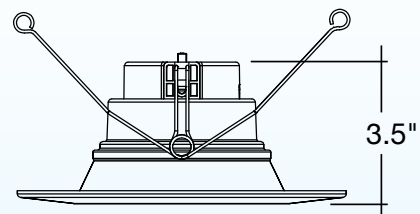

1. Field installable. Lasts 90 minutes.

Specs and model numbers are subject to change with or without notice.

FEATURES

MEASUREMENTS

4 inch

5/6 inch

ACCESSORIES

TRIM-BN-SM
RDL-4-TRIM-BN-SM
RDL-5/6-TRIM-BN-SM