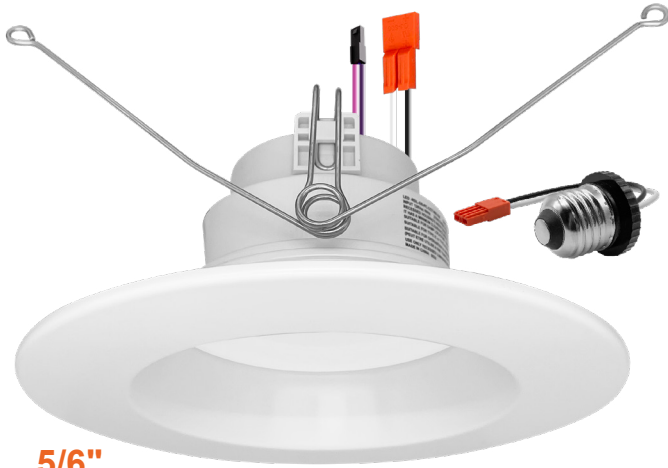

4" & 6" Round Retrofit Downlights

120-277V 0-10V Dimmable

4"

5/6"

Detail Specifications:

- Finish: White Smooth Standard
- Black, Bronze, Brushed Nickel (Smooth & Baffle options)
- Wet Location Rated
- 5-CCT Selectable: 27/30/35/40/50K
- Beam Angle: 100°
- Chip: SMD 2835, R9 >50, CRI >90
- 3 Step MacAdam Ellipses
- Operating Temperature: -40° - 114° F
- Lens: Frosted acrylic, non-yellowing
- Average life (L70) of 50,000 hours

Applications:

- General Recessed Lighting
- Residential & Multifamily
- Office and Meeting Rooms
- Education, Healthcare, Retail, Hospitality

Product Information:

- Fixture includes orange led quick connect and E26 base adapter
- Fixture included 0-10V dimming wires with quick connect to EnVision 0-10V can
- Ideal for use in both remodel and new construction applications
- Di-cast aluminum housing and trim for better heat dissipation
- Select-n-Switch Technology: 5-CCT + 3-Power Selectable

Driver Options:

- 120-277V 0-10V dimmable down to 5%
- Built in 2.5Kv Surge Protector
- Flicker Free

Mounting & Installation:

- 4": Tension clip springs fit into most 4" compatible recessed cans
- 6": Springs clips fit into most 5 & 6" compatible recessed cans
- 6": Optional tension clip available for use in old housings
- Retrofit into existing housing with E26 socket
- Can be removed from below the ceiling for service or replacement

1. Field installable. Lasts 90 minutes.

Specs and model numbers are subject to change with or without notice.

FEATURES

MEASUREMENTS

4 inch

5/6 inch

ACCESSORIES

TRIM-BN-SM
RDL-4-TRIM-BN-SM
RDL-5/6-TRIM-BN-SM