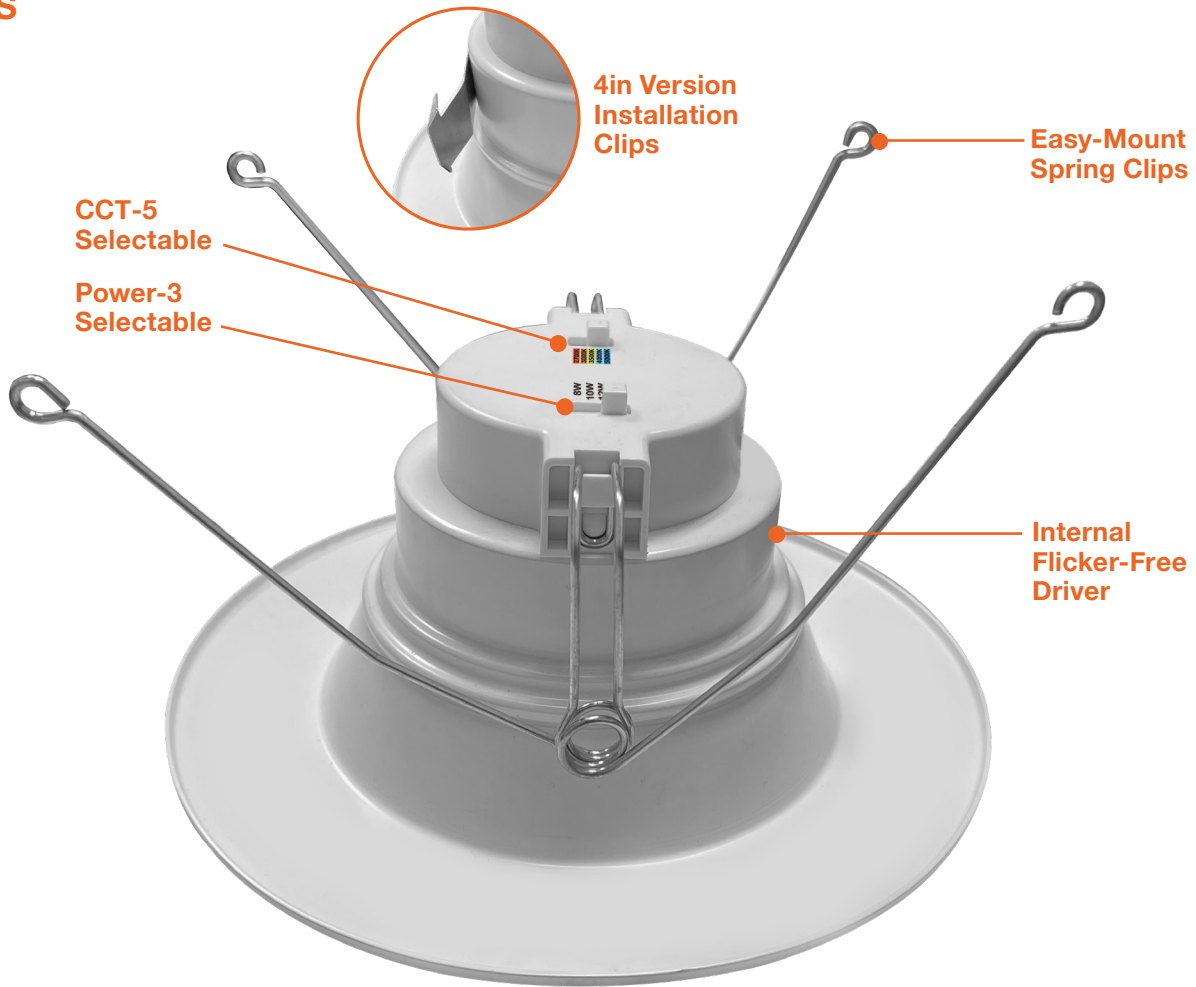

Series

- LED-RDL-4-3P12-5CCT-UNV-0/10V**
6/9/12W • 500/750/1,000lm
- LED-RDL-5/6-3P18-5CCT-UNV-0/10V**
10/14/18W • 800/1,200/1,500lm

Optional Accessories (Order Separately)

4" Trim Options	6" Trim Options	Housings & Cans	Fire Rated Housings & Cans	Emergency Backup ¹ (field install)	Tension Clip
RDL-TRIM-4-BLK-SM Black Smooth	RDL-TRIM-5/6-BLK-SM Black Smooth	C4-NC-ICAT-LED-0/10V 4" IC Rated Can: New Construction	C4-NC-ICAT-LED-FR-0/10V 4" IC Rated Can: New Construction	LED-EMB-25W-HV-0/10V-2P Up to 24W fixtures	RDL-6CLIP For use in old housings
RDL-TRIM-4-BZ-SM Bronze Smooth	RDL-TRIM-5/6-BZ-SM Bronze Smooth	C4-RM-ICAT-LED-0/10V 4" IC Rated Can: Retrofit	C6-NC-ICAT-LED-FR-0/10V 6" IC Rated Can: New Construction		
RDL-TRIM-4-BN-SM Brushed Nickel Smooth	RDL-TRIM-5/6-BN-SM Brushed Nickel Smooth	C6-NC-ICAT-LED-0/10V 6" IC Rated Can: New Construction	C6-NC-ICAT-LED-FR-0/10V 6" IC Rated Can: New Construction		
RDL-TRIM-4-WH-BFL White Baffle	RDL-TRIM-5/6-WH-BFL White Baffle	C6-RM-ICAT-LED-0/10V 6" IC Rated Can: Retrofit			
RDL-TRIM-4-BLK-BFL Black Baffle	RDL-TRIM-5/6-BLK-BFL Black Baffle				
RDL-TRIM-4-BZ-BFL Bronze Baffle	RDL-TRIM-5/6-BZ-BFL Bronze Baffle				
RDL-TRIM-4-BN-BFL Brushed Nickel Baffle	RDL-TRIM-5/6-BN-BFL Brushed Nickel Baffle				
RDL-TRIM-4-CUSTOM Custom Color	RDL-TRIM-5/6-CUSTOM Custom Color				

1. Field installable. Lasts 90 minutes.

Specs and model numbers are subject to change with or without notice.

FEATURES

MEASUREMENTS

4 inch

5/6 inch

ACCESSORIES

TRIM-BN-SM
RDL-4-TRIM-BN-SM
RDL-5/6-TRIM-BN-SM