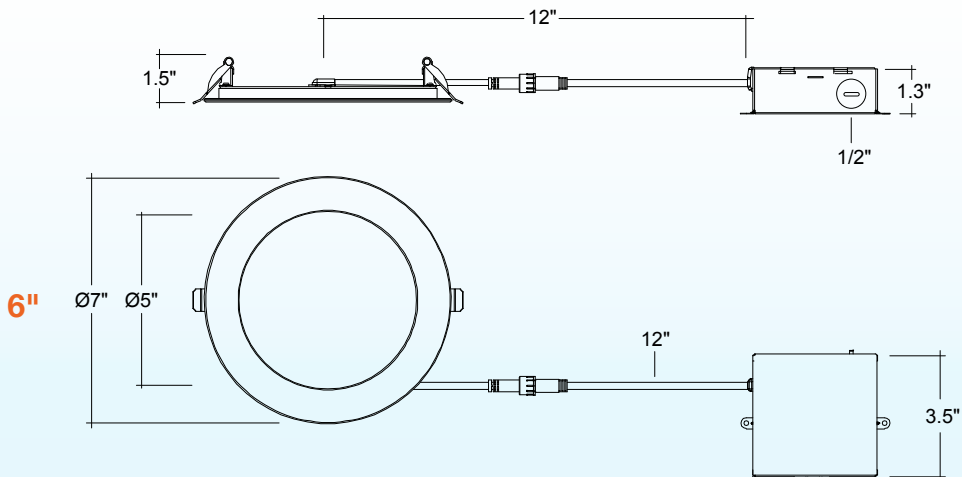

New Construction Plates

CUNV-NC-ICAT-7H
Universal plate w/ hanging bars
C4-JBX-RI
4" Rough in plate
C6-JBX-RI
6" Rough in plate
CUNV-JBX-RI-XL
Universal rough in plate. Extra long

Extension Cables

JBX-EXT-6'-2PIN
6' Extension
JBX-EXT-10'-2PIN
10' Extension
JBX-EXT-12'-2PIN
12' Extension

Emergency Backup ¹ (field install)

LED-EMB-15W-HV
-0/10V-2P
Up to 14W fixtures
LED-EMB-25W-HV
-0/10V-2P
Up to 24W fixtures

1. Field installable. Lasts 90 minutes.

Specs and model numbers are subject to change with or without notice.

FEATURES

DIMENSIONS

ACCESSORIES

BLK

BRZ

BNI

CUNV-NC-ICAT-7H
Universal Pre-Mounting Plate
13 7/8" x 15 1/8"

C4-JBX-RI
4" Rough In Plate
6 1/2" x 13 1/4"