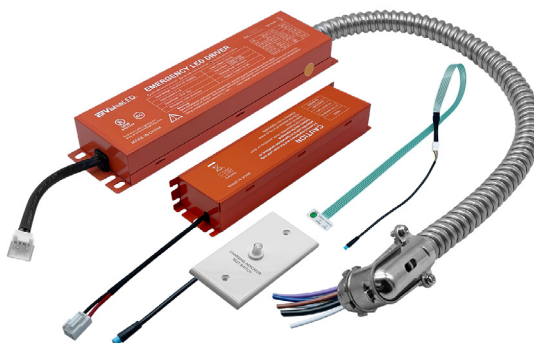

4" & 6" LED Slim Panels

Fire Rated Series

Canless Downlights

Detail Specifications:

- Fire Rated: 2 hour fire rating
- Finish: White, Black, Bronze, Brushed Nickel, Custom
- Wet Location Rated
- Beam Angle: 110°
- Chip: SMD 2835, R9 >50, CRI >90
- 3 Step MacAdam Ellipses
- Operating Temperature: -40° - 114° F
- Lens: Acrylic frosted, non-yellowing
- Average life (L70) of 50,000 hours

CONSTRUCTION PLATES

Accessory	Description
CUNV-NC-ICAT-7H	1" 2"3" 3.5" 4" 5" 6" Universal Pre-Mounting New Construction Plate
C4-JBX-RI	4" Rough In Plate
C6-JBX-RI	6" Rough In Plate
CUNV-JBX-RI-XL	Universal tough in plate (Extra Long)

EXTENSION CABLE

Accessory	Description
JBX-EXT-6'-2PIN	6" Extension Cable
JBX-EXT-10'-2PIN	10" Extension Cable
JBX-EXT-12'-2PIN	12" Extension Cable

BATTERY BACK-UP

Accessory	Description
LED-EMB-15W-HV-0/10V-2P	Up to 14W fixtures
LED-EMB-25W-HV-0/10V-2P	Up to 24W fixtures