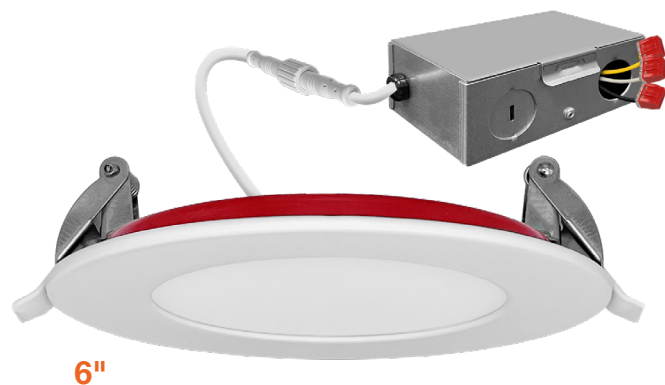

4" & 6" LED Slim Panels

Fire Rated Series

Canless Downlights

Detail Specifications:

- Fire Rated: 2 hour fire rating
- Finish: White, Black, Bronze, Brushed Nickel, Custom
- Wet Location Rated
- Beam Angle: 110°
- Chip: SMD 2835, R9 >50, CRI >90
- 3 Step MacAdam Ellipses
- Operating Temperature: -40° - 114° F
- Lens: Acrylic frosted, non-yellowing
- Average life (L70) of 50,000 hours

Applications:

- General Recessed Lighting
- Residential & Multifamily
- Office and Meeting Rooms
- Education, Healthcare, Retail, Hospitality

Product Information:

- 5-CCT Selectable: 27/30/35/40/50K
- Edge-lit technology: reduces glare with even light distribution
- Perfect for shallow ceilings. Only 1.5" space required.
- Metal housing and trim for better heat dissipation
- Standard white round trim included: optional trims available
- Optional emergency backup available: delivers full lumens in EM mode up to 25W
- SnapTrim Canless: Spring clips with remote j-box eliminates can

Driver Options:

- Voltage: 120V
- Triac Dimmable down to 5%
- Built in 2.5Kv Surge Protector
- Flicker Free

Mounting & Installation:

- Cut Out Dimensions:
 - 4": 4-1/4"
 - 6": 6-1/4"
- Optional new construction plate available
- This fixture does not fit into a recessed can
- No can needed in remodel applications, tension clips mount into 1/2" to 1.5" thick ceiling
- Can be removed from below the ceiling for service or replacement
- Pre-wired junction box with circuit wiring built in (3 in / 3 out)