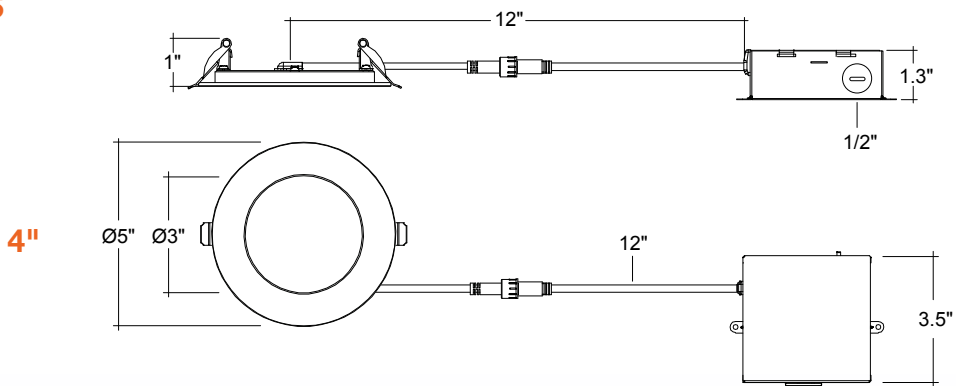

FEATURES

DIMENSIONS

ACCESSORIES

BLK

BRZ

BNI

CUNV-NC-ICAT-7H
Universal Pre-Mounting Plate
13 7/8" x 15 1/8"

C4-JBX-RI
4" Rough In Plate
6 1/2" x 13 1/4"