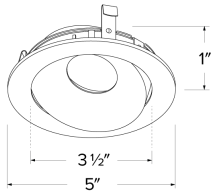

Technical Details

Construction: Diecast aluminum with a powder coated finish.

Installation: Twist-on design allows for easy mounting onto the Koto™ LED Module.

Lamp: Koto™ LED Module.