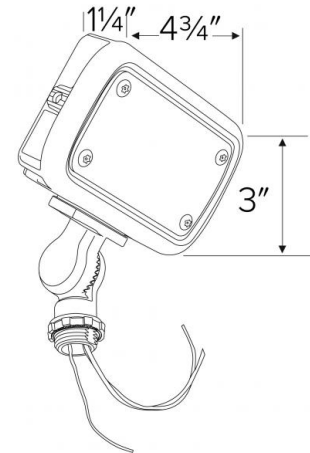

## Technical Details

**Lamp:** Array LED, CRI 75+

**Optics:** Polycarbonate lens

**Construction:** Die-cast aluminum housing. Dark bronze powder coated finish. Impact, corrosion, and UV resistant

**Electrical:** Constant current 120/277V AC Class 2 Driver with a power factor > 0.9. Ambient operating temperature: -40°F (-40°C) to 113°F (45°C). Standard input wattage: 15W (50W metal halide equivalent)

## Dimensions